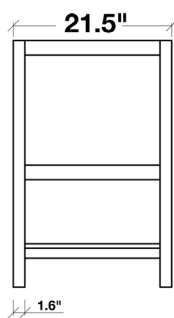

ARIEL

SHAKESPEARE 60" SINGLE SINK VANITY SET

MODEL: G061S

Cabinet Size	60"W x 21.5"D x 33.5"H
Mirror Size	59"W x 39"H
Features	<ul style="list-style-type: none">• Solid Wood Construction• Five Full-Extension, Dove-Tail Construction, Soft-Closing Drawers and One Decorative Faux Drawer• Large Uncovered Open Storage Space• Satin Nickel Finish Hardware• Matching Framed Mirror Included

COLLECTION:

ARIEL SHAKESPEARE

FRONT

BACK VIEW

SIDE VIEW

MIRROR VIEW

ARIEL

WHITE QUARTZ COUNTERTOP

MODEL: G061S-CT

Dimensions

61"W x 22"D x 1.5"H

Features

- White Quartz Countertop w/ 1.5" Edge and Matching Backsplash
- Countertop Pre-Drilled for 8" Widespread Faucets
- One Ceramic, Rectangular, UPC Certified Under-Mount Sink
- Matching Backsplash Included