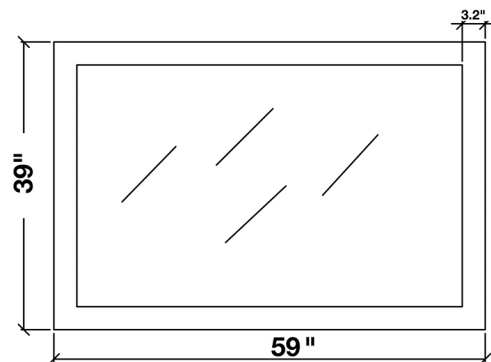

MIRROR VIEW