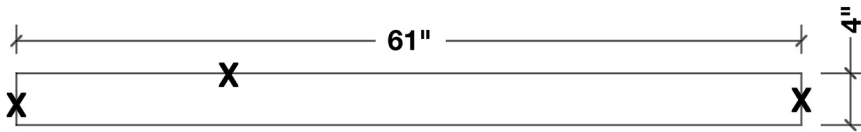

ARIEL

SHAKESPEARE 60" SINGLE SINK VANITY SET

MODEL: G061S

Cabinet Size	60"W x 21.5"D x 33.5"H
Mirror Size	59"W x 39"H
Features	<ul style="list-style-type: none">• Solid Wood Construction• Five Full-Extension, Dove-Tail Construction, Soft-Closing Drawers and One Decorative Faux Drawer• Large Uncovered Open Storage Space• Satin Nickel Finish Hardware• Matching Framed Mirror Included

MODEL: G061S-CT

Dimensions

61"W x 22"D x 1.5"H

Features

- White Quartz Countertop w/ 1.5" Edge and Matching Backsplash
- Countertop Pre-Drilled for 8" Widespread Faucets
- One Ceramic, Rectangular, UPC Certified Under-Mount Sink
- Matching Backsplash Included

All stone tops are finished by hand, pre-drilled for 8" widespread faucets, and double-sealed for scratch resistance and long term durability.

BACKSPLASH

TOP VIEW

1.5" EDGE SIDE VIEW