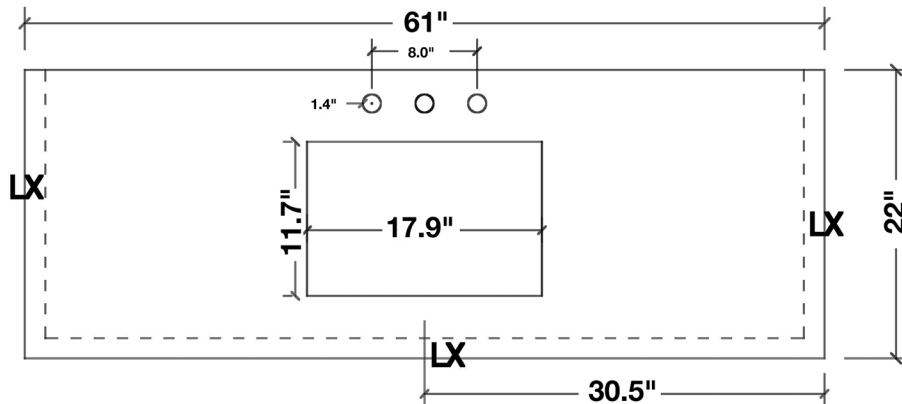

ARIEL

SHAKESPEARE 60" SINGLE SINK VANITY SET

MODEL: G061S

Cabinet Size	60"W x 21.5"D x 33.5"H
Mirror Size	59"W x 39"H
Features	<ul style="list-style-type: none">• Solid Wood Construction• Five Full-Extension, Dove-Tail Construction, Soft-Closing Drawers and One Decorative Faux Drawer• Large Uncovered Open Storage Space• Satin Nickel Finish Hardware• Matching Framed Mirror Included

MODEL: G061S-CT

Dimensions

61"W x 22"D x 1.5"H

Features

- White Quartz Countertop w/ 1.5" Edge and Matching Backsplash
- Countertop Pre-Drilled for 8" Widespread Faucets
- One Ceramic, Rectangular, UPC Certified Under-Mount Sink
- Matching Backsplash Included

All stone tops are finished by hand, pre-drilled for 8" widespread faucets, and double-sealed for scratch resistance and long term durability.

BACKSPLASH

TOP VIEW

1.5" EDGE SIDE VIEW