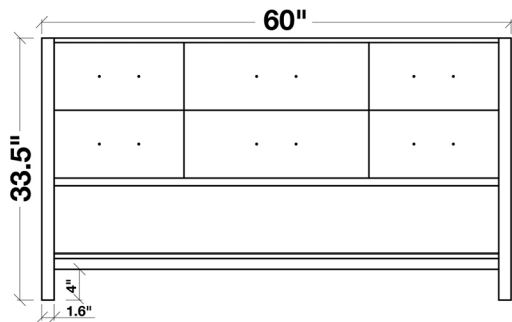

COLLECTION:

ARIEL SHAKESPEARE

FRONT