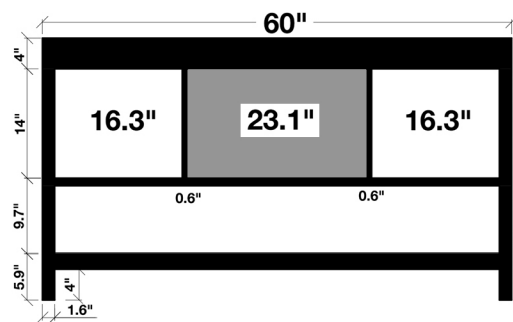

BACK VIEW

SIDE VIEW