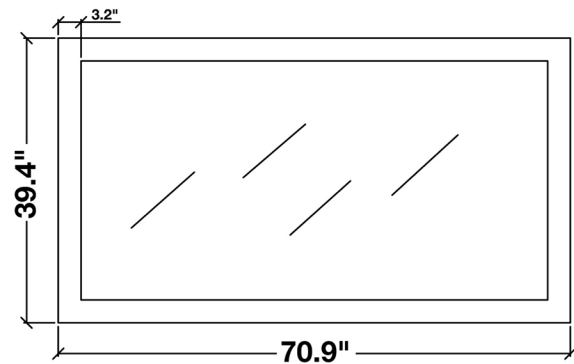

ARIEL

KENSINGTON 72" DOUBLE SINK VANITY SET

MODEL: D073D

Cabinet Size	72"W x 21.5"D x 33.5"H
Mirror Size	70.9"W x 39"H
Features	<ul style="list-style-type: none">• Solid Wood Construction• Four Soft-Closing Doors• Twelve Full-Extension, Dove-Tail Construction, Soft-Closing Drawers and Two Decorative Faux Drawers• Satin Nickel Finish Hardware• Matching Framed Mirror Included

COLLECTION:

ARIEL KENSINGTON

FRONT

BACK VIEW

SIDE VIEW

MIRROR VIEW

ARIEL

CARRARA WHITE MARBLE COUNTERTOP

MODEL: D073D-CT

Dimensions

73"W x 22"D x 1.5"H

Features

- Carrara White Marble Countertop w/ 1.5" Edge and Matching Backsplash
- Countertop Pre-Drilled for 8" Widespread Faucets
- Two Ceramic, Rectangular, UPC Certified Under-Mount Sink
- Matching Backsplash Included