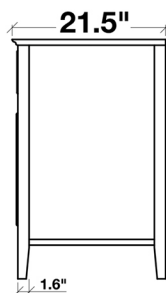

ARIEL

KENSINGTON 72" DOUBLE SINK VANITY SET

MODEL: D073D

Cabinet Size	72"W x 21.5"D x 33.5"H
Mirror Size	70.9"W x 39"H
Features	<ul style="list-style-type: none">• Solid Wood Construction• Four Soft-Closing Doors• Twelve Full-Extension, Dove-Tail Construction, Soft-Closing Drawers and Two Decorative Faux Drawers• Satin Nickel Finish Hardware• Matching Framed Mirror Included

COLLECTION:

ARIEL KENSINGTON

FRONT

BACK VIEW

SIDE VIEW

MIRROR VIEW

ARIEL

CARRARA WHITE MARBLE COUNTERTOP

MODEL: D073D-CT

Dimensions

73"W x 22"D x 1.5"H

Features

- Carrara White Marble Countertop w/ 1.5" Edge and Matching Backsplash
- Countertop Pre-Drilled for 8" Widespread Faucets
- Two Ceramic, Rectangular, UPC Certified Under-Mount Sink
- Matching Backsplash Included