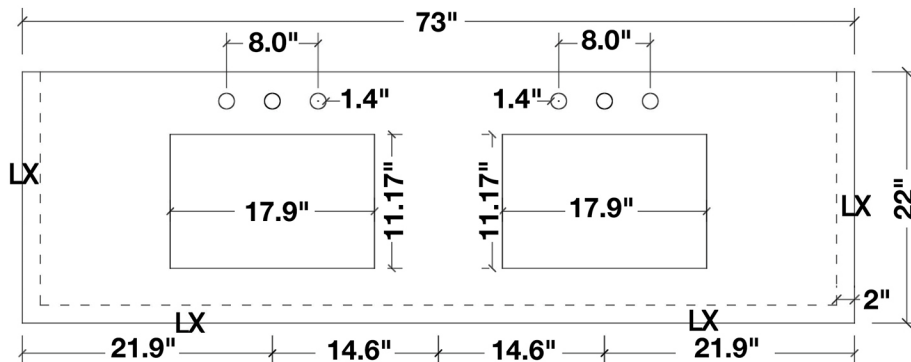

ARIEL

KENSINGTON 72" DOUBLE SINK VANITY SET

MODEL: D073D

Cabinet Size	72"W x 21.5"D x 33.5"H
Mirror Size	70.9"W x 39"H
Features	<ul style="list-style-type: none">• Solid Wood Construction• Four Soft-Closing Doors• Twelve Full-Extension, Dove-Tail Construction, Soft-Closing Drawers and Two Decorative Faux Drawers• Satin Nickel Finish Hardware• Matching Framed Mirror Included

MODEL: D073D-CT

Dimensions

73"W x 22"D x 1.5"H

Features

- Carrara White Marble Countertop w/ 1.5" Edge and Matching Backsplash
- Countertop Pre-Drilled for 8" Widespread Faucets
- Two Ceramic, Rectangular, UPC Certified Under-Mount Sink
- Matching Backsplash Included

All stone tops are finished by hand, pre-drilled for 8" widespread faucets, and double-sealed for scratch resistance and long term durability.

BACKSPLASH

TOP VIEW

1.5" EDGE SIDE VIEW