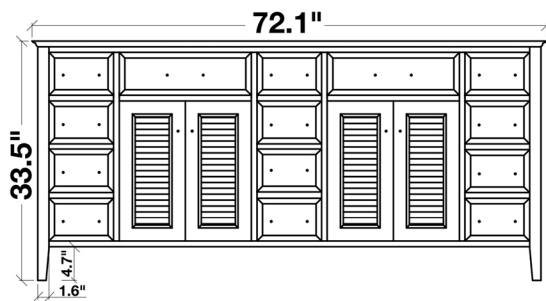

COLLECTION:

ARIEL KENSINGTON

FRONT