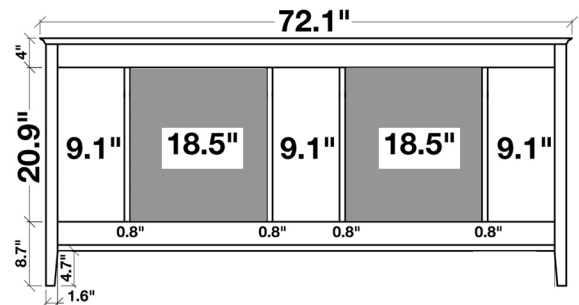

BACK VIEW

SIDE VIEW