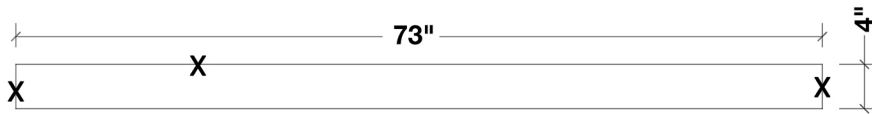

ARIEL

KENSINGTON 72" DOUBLE SINK VANITY SET

MODEL: D073D

Cabinet Size	72"W x 21.5"D x 33.5"H
Mirror Size	70.9"W x 39"H
Features	<ul style="list-style-type: none">• Solid Wood Construction• Four Soft-Closing Doors• Twelve Full-Extension, Dove-Tail Construction, Soft-Closing Drawers and Two Decorative Faux Drawers• Satin Nickel Finish Hardware• Matching Framed Mirror Included

MODEL: D073D-CT

Dimensions

73"W x 22"D x 1.5"H

Features

- Carrara White Marble Countertop w/ 1.5" Edge and Matching Backsplash
- Countertop Pre-Drilled for 8" Widespread Faucets
- Two Ceramic, Rectangular, UPC Certified Under-Mount Sink
- Matching Backsplash Included

All stone tops are finished by hand, pre-drilled for 8" widespread faucets, and double-sealed for scratch resistance and long term durability.

BACKSPLASH

TOP VIEW

1.5" EDGE SIDE VIEW