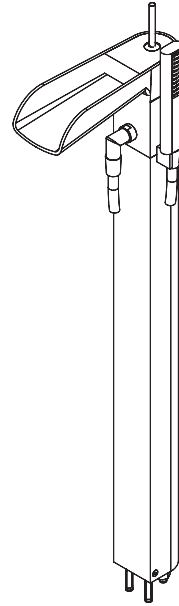

TECHNICAL SPECIFICATIONS

- Solid brass construction
- 3/4 N.P.T. connection
- Single lever control
- handshower
- Flow: 7GPM at 44PSI or 3 bar
- CSA approved

SERVICE PARTS