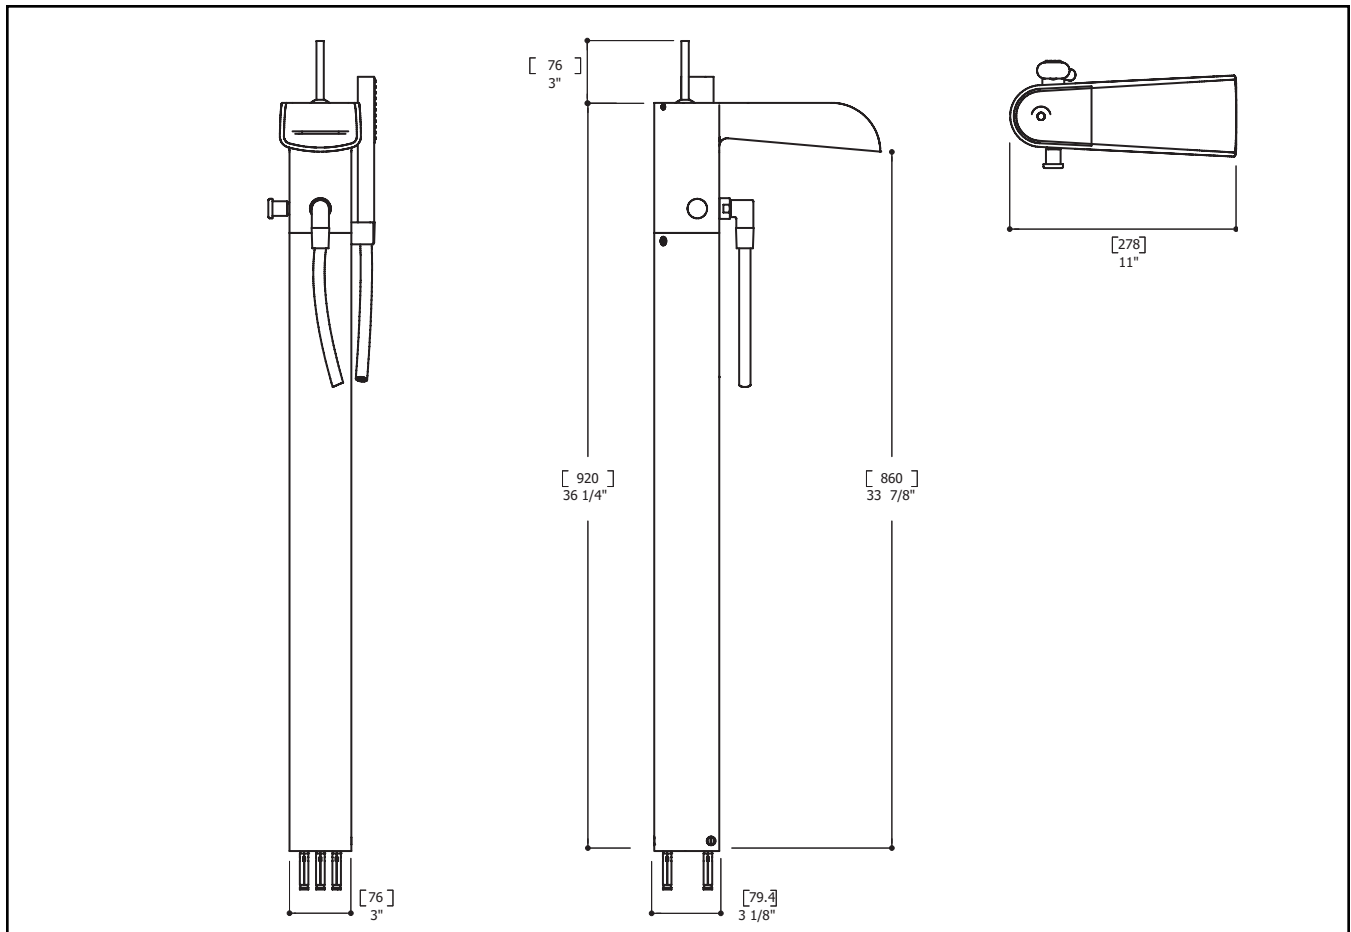

TECHNICAL SPECIFICATIONS

- Solid brass construction
- 3/4 N.P.T. connection
- Single lever control
- handshower
- Flow: 7GPM at 44PSI or 3 bar
- CSA approved

SERVICE PARTS