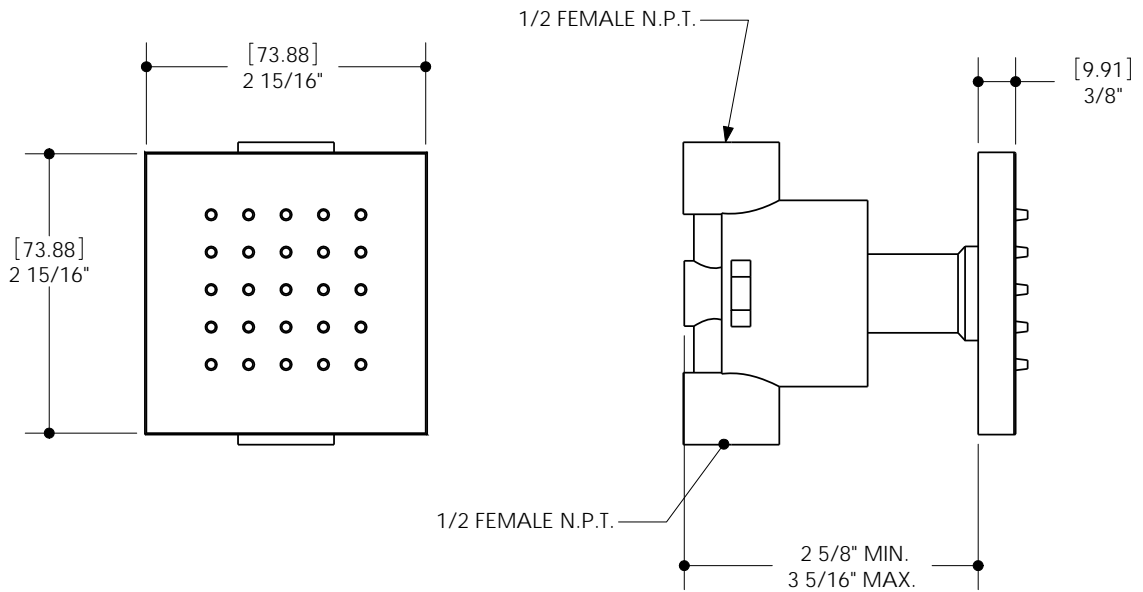

**TECHNICAL SPECIFICATION**

**FEATURES**

- flush mounting
- single function
- cast brass inwall rough
- 1/2 N.P.T.
- 3/4" adjustment

**ROUGH-IN**