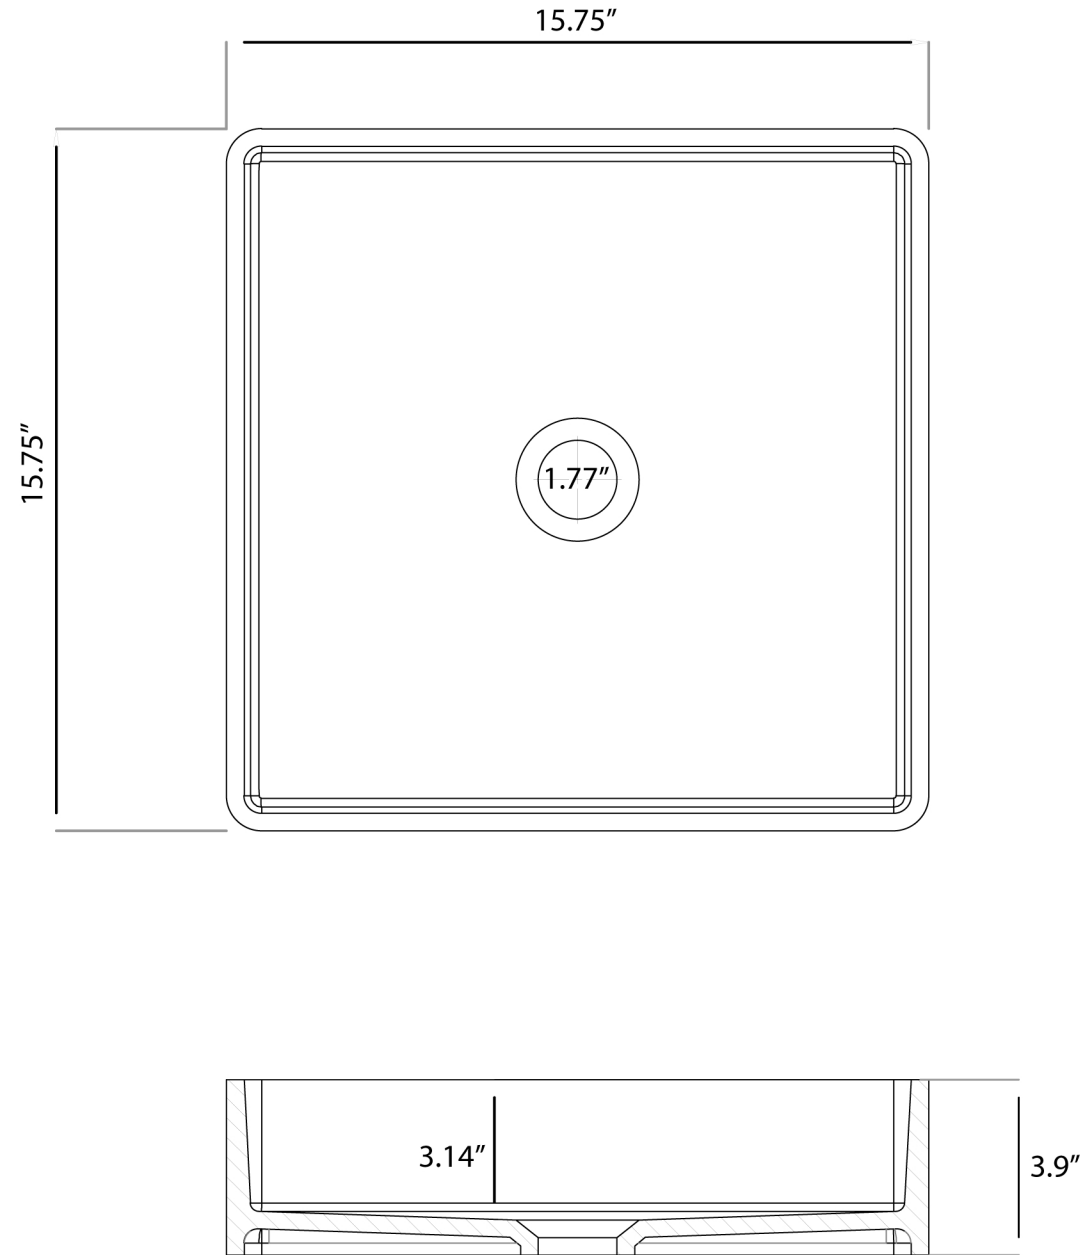

## LS-AZ607

ANZZI™ Stone  
Bathroom Lavatory  
Vessel Sink

Length: 15.75"

Height: 3.9 in.

Weight: 44 lbs

Finish: White Matte

[www.ANZZI.com](http://www.ANZZI.com)  
1-844-44-ANZZI

Perfection is our Tradition™