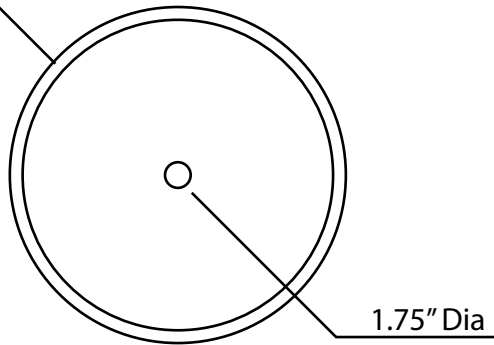

ANZZI™

Perfection is our Tradition™

16.5" Dia

LS-AZ077

ANZZI VESSEL SINK DIMENSIONS

Visit us at www.ANZZI.com
or call us at 1-844-44-ANZZI

Measurements are approximate and subject to change.

Vessel Faucet Options from ANZZI™

Copy & Paste the ID code into Home Depot's search bar.

Model: L-AZ022

Finish: Chrome
ID: 206786209

Model: L-AZ040

Finish: Chrome & Brushed Nickel
ID: 206786230
ID: 206786231

Model: L-AZ097

Finish: Chrome & Brushed Nickel
ID: 206786220
ID: 206786221

Model: L-AZ096

Finish: Chrome & Brushed Nickel
ID: 206786218
ID: 206786219

Model: L-AZ095

Finish: Chrome & Brushed Nickel
ID: 206786216
ID: 206786217