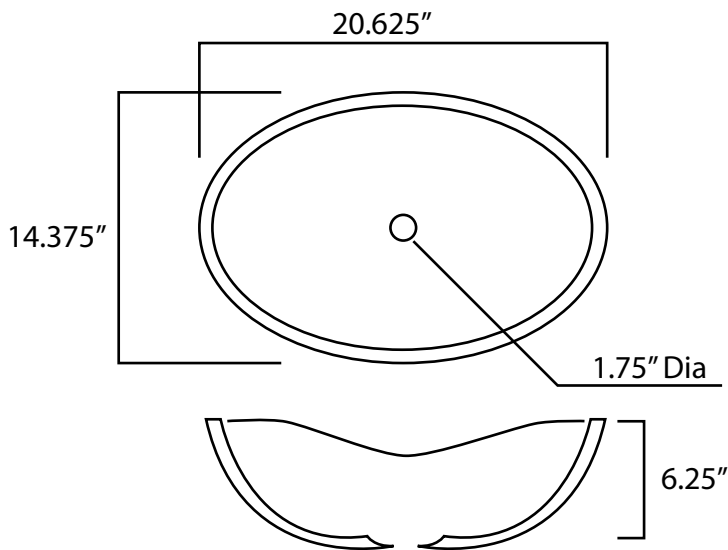

ANZZI™

Perfection is our Tradition™

LS-AZ076

ANZZI VESSEL SINK DIMENSIONS

Visit us at www.ANZZI.com
or call us at 1-844-44-ANZZI

Measurements are approximate and subject to change.

Vessel Faucet Options from ANZZI™

Copy & Paste the ID code into Home Depot's search bar.

Model: L-AZ022

Finish: Chrome
ID: 206786209

Model: L-AZ040

Finish: Chrome & Brushed Nickel
ID: 206786230
ID: 206786231

Model: L-AZ097

Finish: Chrome & Brushed Nickel
ID: 206786220
ID: 206786221

Model: L-AZ096

Finish: Chrome & Brushed Nickel
ID: 206786218
ID: 206786219

Model: L-AZ095

Finish: Chrome & Brushed Nickel
ID: 206786216
ID: 206786217