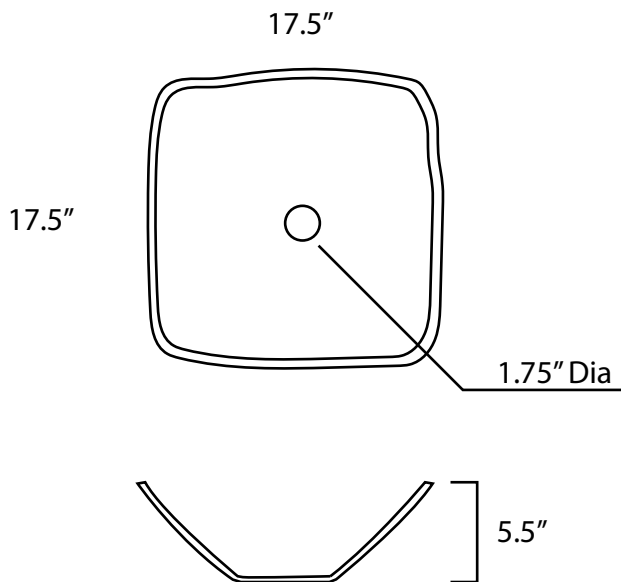

ANZZI™

Perfection is our Tradition™

LS-AZ059

ANZZI VESSEL SINK DIMENSIONS

Visit us at www.ANZZI.com
or call us at 1-844-44-ANZZI

Measurements are approximate and subject to change.

Vessel Faucet Options from ANZZI™

Copy & Paste the ID code into Home Depot's search bar.

Model: L-AZ022

Finish: Chrome
ID: 206786209

Model: L-AZ040

Finish: Chrome & Brushed Nickel
ID: 206786230
ID: 206786231

Model: L-AZ097

Finish: Chrome & Brushed Nickel
ID: 206786220
ID: 206786221

Model: L-AZ096

Finish: Chrome & Brushed Nickel
ID: 206786218
ID: 206786219

Model: L-AZ095

Finish: Chrome & Brushed Nickel
ID: 206786216
ID: 206786217