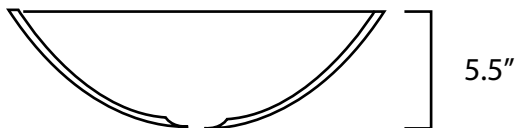

ANZZI™

Perfection is our Tradition™

17.375" Dia

LS-AZ058

ANZZI VESSEL SINK DIMENSIONS

Visit us at www.ANZZI.com
or call us at 1-844-44-ANZZI

Measurements are approximate and subject to change.

Vessel Faucet Options from ANZZI™