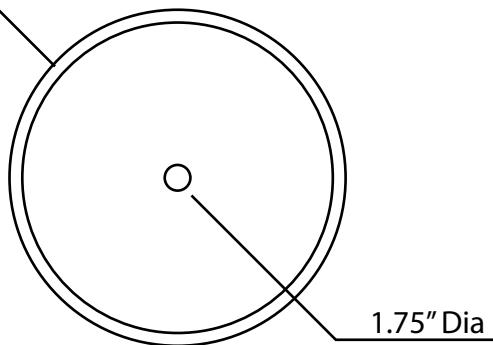

ANZZI™

Perfection is our Tradition™

17.375" Dia

LS-AZ058

ANZZI VESSEL SINK DIMENSIONS

Visit us at www.ANZZI.com
or call us at 1-844-44-ANZZI

Measurements are approximate and subject to change.

Vessel Faucet Options from ANZZI™

Copy & Paste the ID code into Home Depot's search bar.

Model: L-AZ022

Finish: Chrome
ID: 206786209

Model: L-AZ040

Finish: Chrome & Brushed Nickel
ID: 206786230
ID: 206786231

Model: L-AZ097

Finish: Chrome & Brushed Nickel
ID: 206786220
ID: 206786221

Model: L-AZ096

Finish: Chrome & Brushed Nickel
ID: 206786218
ID: 206786219

Model: L-AZ095

Finish: Chrome & Brushed Nickel
ID: 206786216
ID: 206786217