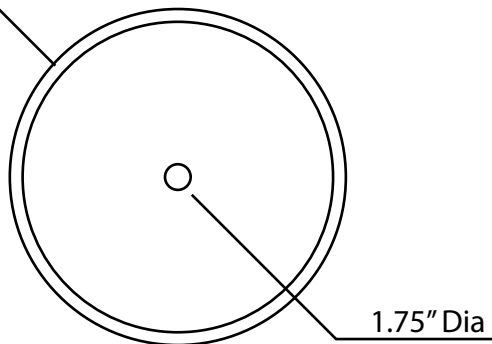

# ANZZI™

Perfection is our Tradition™

---

16.5" Dia

LS-AZ045

---

ANZZI VESSEL SINK DIMENSIONS

---

# Vessel Faucet Options from ANZZI™

---

Copy & Paste the ID code into Home Depot's search bar.

Model: L-AZ022

Finish: Chrome  
ID: 206786209

Model: L-AZ040

Finish: Chrome & Brushed Nickel  
ID: 206786230  
ID: 206786231