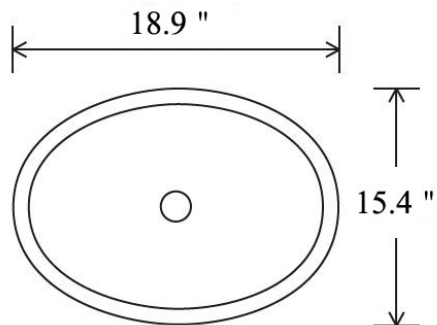

# ANZZI™

Perfection is our Tradition™

---

LS-AZ043

ANZZI VESSEL SINK DIMENSIONS

---

Visit us at [www.ANZZI.com](http://www.ANZZI.com)  
or call us at 1-844-44-ANZZI

Measurements are approximate and subject to change.