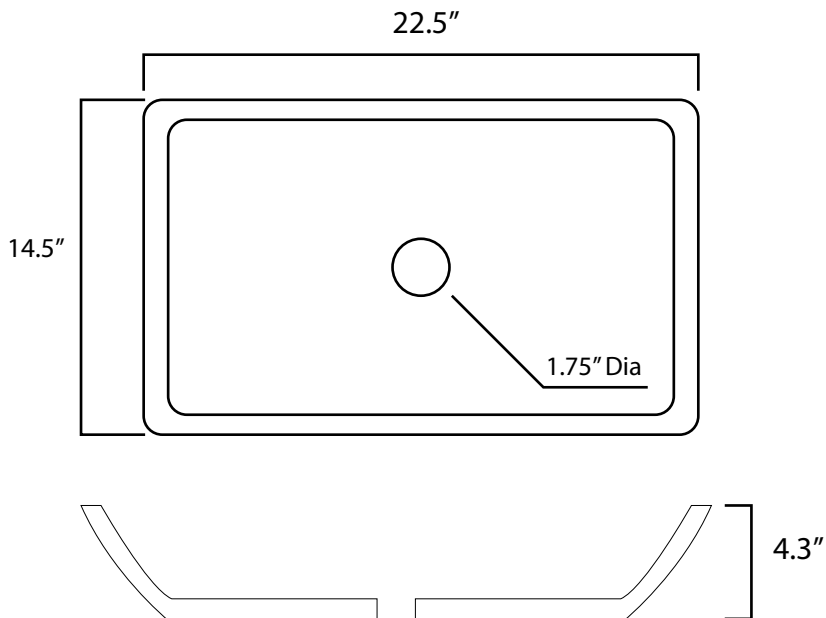

ANZZI™

Perfection is our Tradition™

LS-AZ040

ANZZI VESSEL SINK DIMENSIONS

Visit us at www.ANZZI.com
or call us at 1-844-44-ANZZI

Measurements are approximate and subject to change.

Vessel Faucet Options from ANZZI™

Model: L-AZ096

Finish: Chrome & Brushed Nickel
ID: 206786218
ID: 206786219

Model: L-AZ095

Finish: Chrome & Brushed Nickel
ID: 206786216
ID: 206786217