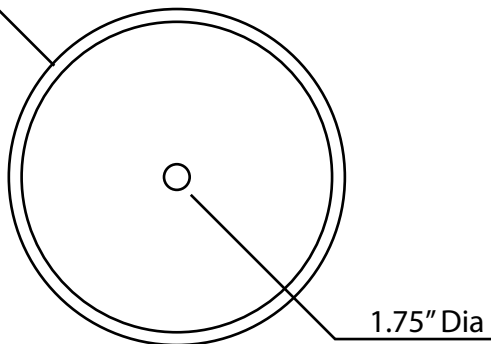

ANZZI™

Perfection is our Tradition™

16.5" Dia

LS-AZ027

ANZZI VESSEL SINK DIMENSIONS

Visit us at www.ANZZI.com
or call us at 1-844-44-ANZZI

Measurements are approximate and subject to change.

Vessel Faucet Options from ANZZI™

Copy & Paste the ID code into Home Depot's search bar.

Model: L-AZ022

Finish: Chrome
ID: 206786209

Model: L-AZ040

Finish: Chrome & Brushed Nickel
ID: 206786230
ID: 206786231

Model: L-AZ097

Finish: Chrome & Brushed Nickel
ID: 206786220
ID: 206786221

Model: L-AZ096

Finish: Chrome & Brushed Nickel
ID: 206786218
ID: 206786219

Model: L-AZ095

Finish: Chrome & Brushed Nickel
ID: 206786216
ID: 206786217