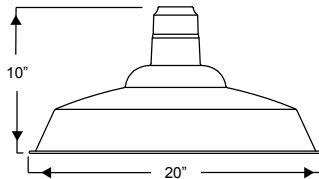

Project: _____

Fixture Type: _____ Quantity: _____

Customer: _____

Specifications

Material:
RLM shades are constructed of heavy duty spun aluminum. Wall back plate and ballast housing are cast aluminum. All fasteners are stainless steel. Inside of shade is reflective white finish for all colors except galvanized paint finish. Screw hardware may not match paint.