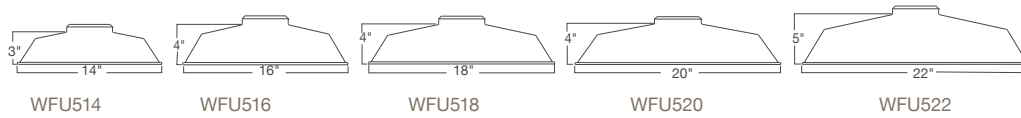

retropolitan™

urban warehouse

WFU518-47-E33UR18-47

WFU514-81-E33UR14-81

Featured: WFU522-10-BLCUR-13-GUP110-13

shades

specifications

- Max Wattage: 200w incandescent
- Solid cast aluminum hub and cap
- Heavy duty spun aluminum
- Lamps are not included

90° wall mounts

► choose a row and select finishes to complete your product number

SHADE	SELECT FINISH	ARM	SELECT FINISH	ACCESSORY		SELECT FINISH
				WIRE LAMP GUARD		
WFU514		E31UR12		GUP120	GUP110	
WFU516		E31UR16		GUP120	GUP110	
WFU518		E31UR16		GUP120	GUP110	
WFU520		E31UR18		GUP120	GUP110	
WFU522		E31UR18		GUP120	GUP110	