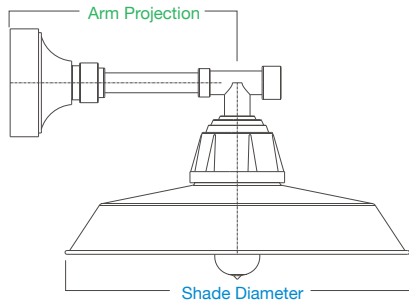

shades

specifications

- Max Wattage: 200w incandescent
- Solid cast aluminum hub and cap
- Heavy duty spun aluminum
- Lamps are not included

90° wall mounts

► choose a row and select finishes to complete your product number

SHADE	SELECT FINISH	ARM	SELECT FINISH	ACCESSORY		SELECT FINISH
				WIRE LAMP GUARD		
WFU514		E31UR12		GUP120	GUP110	
WFU516		E31UR16		GUP120	GUP110	
WFU518		E31UR16		GUP120	GUP110	
WFU520		E31UR18		GUP120	GUP110	
WFU522		E31UR18		GUP120	GUP110	

gooseneck wall mounts

► choose a row and select finishes to complete your product number

SHADE	SELECT FINISH	ARM	SELECT FINISH	ACCESSORY		SELECT FINISH
				WIRE LAMP GUARD		
WFU514		E33UR14		GUP120	GUP110	
WFU516		E33UR18		GUP120	GUP110	
WFU518		E33UR18		GUP120	GUP110	
WFU520		E33UR22		GUP120	GUP110	
WFU522		E33UR22		GUP120	GUP110	

straight wall mounts

► choose a row and select finishes to complete your product number

SHADE	SELECT FINISH	ARM	SELECT FINISH	ACCESSORY		SELECT FINISH
				WIRE LAMP GUARD		
WFU514		E35UR12		GUP120	GUP110	
WFU516		E35UR16		GUP120	GUP110	
WFU518		E35UR16		GUP120	GUP110	
WFU520		E35UR18		GUP120	GUP110	
WFU522		E35UR18		GUP120	GUP110	

pendants

► choose a row and select finishes to complete your product number

SHADE	SELECT FINISH	8' CORD		HUB	SELECT FINISH*	ACCESSORIES			SELECT FINISH
		BLK	WHT			WIRE LAMP GUARD	CORD COVER		
WFU514		BLC	WHC	UR		GUP120	GUP110	TCPG	
WFU516		BLC	WHC	UR		GUP120	GUP110	TCPG	
WFU518		BLC	WHC	UR		GUP120	GUP110	TCPG	
WFU520		BLC	WHC	UR		GUP120	GUP110	TCPG	
WFU522		BLC	WHC	UR		GUP120	GUP110	TCPG	

*Same finish on canopy and hub.

accessories (optional)

featured finishes

► Additional finish options including marine grade available – see page 29