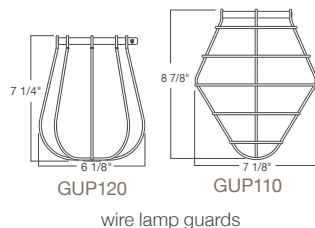

accessories (optional)