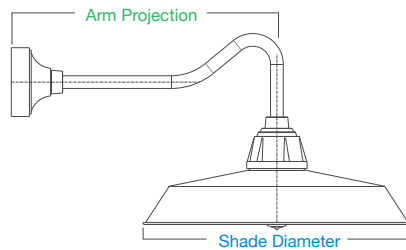

90° wall mounts

► choose a row and select finishes to complete your product number

SHADE	SELECT FINISH	ARM	SELECT FINISH	ACCESSORY		SELECT FINISH
				WIRE LAMP GUARD		
WFU514		E31UR12		GUP120	GUP110	
WFU516		E31UR16		GUP120	GUP110	
WFU518		E31UR16		GUP120	GUP110	
WFU520		E31UR18		GUP120	GUP110	
WFU522		E31UR18		GUP120	GUP110	

gooseneck wall mounts

► choose a row and select finishes to complete your product number

SHADE	SELECT FINISH	ARM	SELECT FINISH	ACCESSORY		SELECT FINISH
				WIRE LAMP GUARD		
WFU514		E33UR14		GUP120	GUP110	
WFU516		E33UR18		GUP120	GUP110	
WFU518		E33UR18		GUP120	GUP110	
WFU520		E33UR22		GUP120	GUP110	
WFU522		E33UR22		GUP120	GUP110