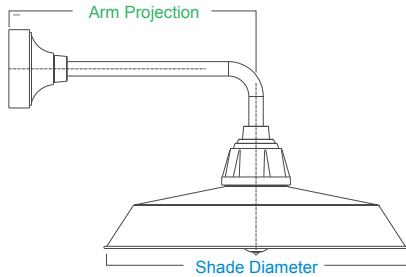

retropolitan™

urban warehouse

WFU518-47-E33UR18-47

WFU514-81-E33UR14-81

Featured: WFU522-10-BLCUR-13-GUP110-13

shades

specifications

- Max Wattage: 200w incandescent
- Solid cast aluminum hub and cap
- Heavy duty spun aluminum
- Lamps are not included