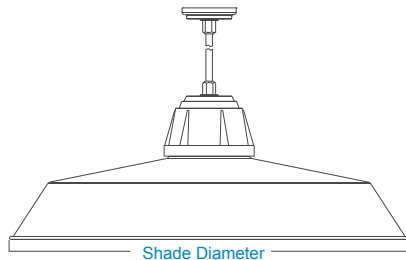

straight wall mounts

► choose a row and select finishes to complete your product number

SHADE	SELECT FINISH	ARM	SELECT FINISH	ACCESSORY		SELECT FINISH
				WIRE LAMP GUARD		
WFU514		E35UR12		GUP120	GUP110	
WFU516		E35UR16		GUP120	GUP110	
WFU518		E35UR16		GUP120	GUP110	
WFU520		E35UR18		GUP120	GUP110	
WFU522		E35UR18		GUP120	GUP110