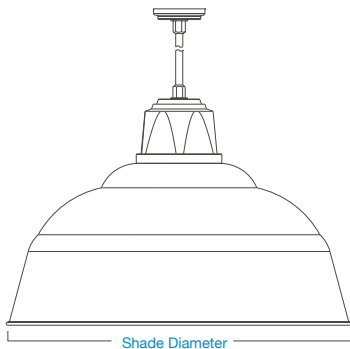

straight wall mounts

▶ choose a row and select finishes to complete your product number

SHADE	SELECT FINISH	ARM	SELECT FINISH	ACCESSORY		SELECT FINISH
				WIRE LAMP GUARD		
WDU514		E35UE12		GUP120	GUP110	
WDU516		E35UE16		GUP120	GUP110	
WDU518		E35UE16		GUP120	GUP110	
WDU520		E35UE18		GUP120	GUP110	
WDU522		E35UE18		GUP120	GUP110