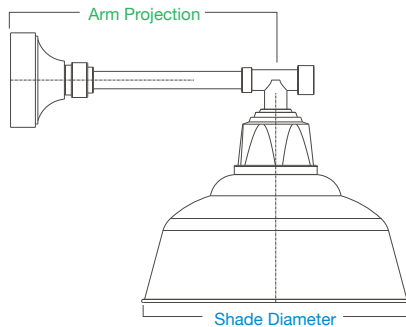

gooseneck wall mounts

▶ choose a row and select finishes to complete your product number

SHADE	SELECT FINISH	ARM	SELECT FINISH	ACCESSORY		SELECT FINISH
				WIRE LAMP GUARD		
WDU514		E33UE14		GUP120	GUP110	
WDU516		E33UE18		GUP120	GUP110	
WDU518		E33UE18		GUP120	GUP110	
WDU520		E33UE22		GUP120	GUP110	
WDU522		E33UE22		GUP120	GUP110