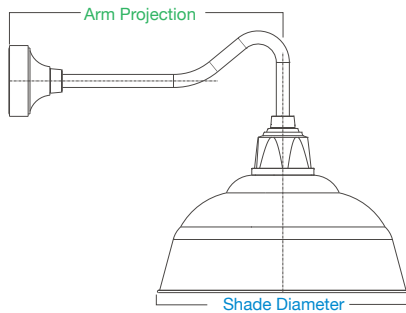

90° wall mounts

▶ choose a row and select finishes to complete your product number

SHADE	SELECT FINISH	ARM	SELECT FINISH	ACCESSORY		SELECT FINISH
				WIRE LAMP GUARD		
WDU514		E31UE12		GUP120	GUP110	
WDU516		E31UE16		GUP120	GUP110	
WDU518		E31UE16		GUP120	GUP110	
WDU520		E31UE18		GUP120	GUP110	
WDU522		E31UE18		GUP120	GUP110