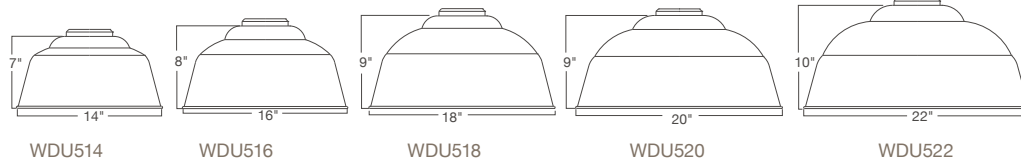

retropolitan™

contempo barn

WDU520-10-E33UE22-41

WDU516-47-E35UE16-13

Featured: WDU520-11-BLCUE-13

shades

specifications

- Max Wattage: 200w incandescent
- Solid cast aluminum hub and cap
- Heavy duty spun aluminum
- Lamps are not included

90° wall mounts

▶ choose a row and select finishes to complete your product number

SHADE	SELECT FINISH	ARM	SELECT FINISH	ACCESSORY		SELECT FINISH
				WIRE LAMP GUARD		
WDU514		E31UE12		GUP120	GUP110	
WDU516		E31UE16		GUP120	GUP110	
WDU518		E31UE16		GUP120	GUP110	
WDU520		E31UE18		GUP120	GUP110	
WDU522		E31UE18		GUP120	GUP110	