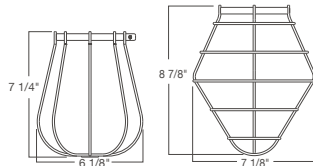

accessories (optional)

wire lamp guards