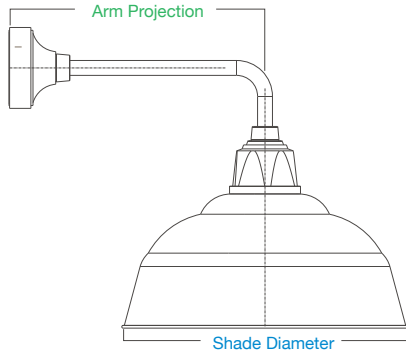

retropolitan™

contempo barn

WDU520-10-E33UE22-41

WDU516-47-E35UE16-13

Featured: WDU520-11-BLCUE-13

shades

specifications

- Max Wattage: 200w incandescent
- Solid cast aluminum hub and cap
- Heavy duty spun aluminum
- Lamps are not included