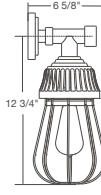

retropolitan™

vintage bar

VBUTGUP120-1-10

VBUEGUP120-2-47

Featured: VBURGUP110-1-41

specifications

- Max Wattage: 200w incandescent
- Solid cast aluminum hub and cap
- Heavy duty spun aluminum
- Lamps are not included

VBUEGUP110

VBUEGUP110

VBUEGUP120

VBUTGUP110

VBUTGUP120

VBURGUP110

VBURGUP120

single