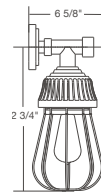

retropolitan™

vintage bar

VBUTGUP120-1-10

VBUEGUP120-2-47

Featured: VBURGUP110-1-41

specifications

- Max Wattage: 200w incandescent
- Solid cast aluminum hub and cap
- Heavy duty spun aluminum
- Lamps are not included

double

MODEL	SELECT FINISH
VBUEGUP110-2	
VBUEGUP120-2	
VBUTGUP110-2	
VBUTGUP120-2	
VBURGUP110-2	
VBURGUP120-2	

VBUEGUP110

VBUEGUP110

VBUEGUP120

VBUTGUP110

VBUTGUP120

VBURGUP110