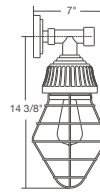

VBUTGUP110