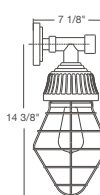

retropolitan™

vintage bar

VBUTGUP120-1-10

VBUEGUP120-2-47

Featured: VBURGUP110-1-41

specifications

- Max Wattage: 200w incandescent
- Solid cast aluminum hub and cap
- Heavy duty spun aluminum
- Lamps are not included

MODEL	SELECT FINISH
VBUEGUP110-1	
VBUEGUP120-1	
VBUTGUP110-1	
VBUTGUP120-1	
VBURGUP110-1	
VBURGUP120-1	

VBUEGUP110

VBUEGUP110

VBUEGUP120

VBUTGUP110

VBUTGUP120

VBURGUP110

VBURGUP120

double

MODEL	SELECT FINISH
VBUEGUP110-2	
VBUEGUP120-2	
VBUTGUP110-2	
VBUTGUP120-2	
VBURGUP110-2	
VBURGUP120-2	

VBUEGUP110

VBUEGUP110

VBUEGUP120

VBUTGUP110

VBUTGUP120

VBURGUP110