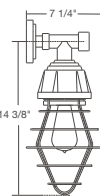

retropolitan™

vintage bar

VBUTGUP120-1-10

VBUEGUP120-2-47

Featured: VBURGUP110-1-41

specifications

- Max Wattage: 200w incandescent
- Solid cast aluminum hub and cap
- Heavy duty spun aluminum
- Lamps are not included

MODEL	SELECT FINISH
VBUEGUP110-1	
VBUEGUP120-1	
VBUTGUP110-1	
VBUTGUP120-1	
VBURGUP110-1	
VBURGUP120-1	

VBUEGUP110

VBUEGUP110

VBUEGUP120

VBUTGUP110

VBUTGUP120

VBURGUP110

VBURGUP120

double

MODEL	SELECT FINISH
VBUEGUP110-2	
VBUEGUP120-2	
VBUTGUP110-2	
VBUTGUP120-2	
VBURGUP110-2	
VBURGUP120-2	

VBUEGUP110

VBUEGUP110

VBUEGUP120

VBUTGUP110

VBUTGUP120

VBURGUP110