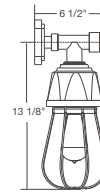

retropolitan™

vintage bar

VBUTGUP120-1-10

VBUEGUP120-2-47

Featured: VBURGUP110-1-41

specifications

- Max Wattage: 200w incandescent
- Solid cast aluminum hub and cap
- Heavy duty spun aluminum
- Lamps are not included

MODEL	SELECT FINISH
VBUEGUP110-1	
VBUEGUP120-1	
VBUTGUP110-1	
VBUTGUP120-1	
VBURGUP110-1	
VBURGUP120-1	

VBUEGUP110

VBUEGUP110

VBUEGUP120

VBUTGUP110

VBUTGUP120

VBURGUP110

VBURGUP120