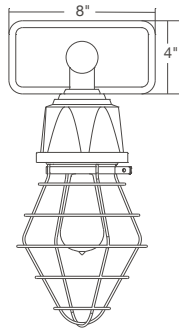

retropolitan™

vintage bar

VBUTGUP120-1-10

VBUEGUP120-2-47

Featured: VBURGUP110-1-41

specifications

- Max Wattage: 200w incandescent
- Solid cast aluminum hub and cap
- Heavy duty spun aluminum
- Lamps are not included