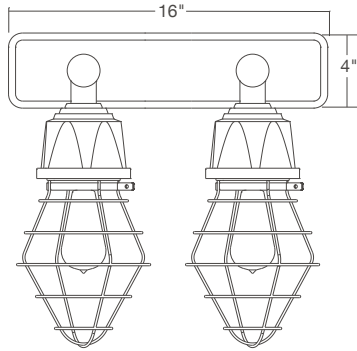

VBUEGUP110

double

MODEL	SELECT FINISH
VBUEGUP110-2	
VBUEGUP120-2	
VBUTGUP110-2	
VBUTGUP120-2	
VBURGUP110-2	
VBURGUP120-2