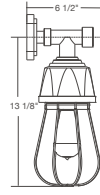

VBUEGUP120