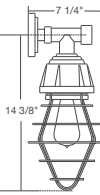

retropolitan™

vintage bar

VBUTGUP120-1-10

VBUEGUP120-2-47

Featured: VBURGUP110-1-41

specifications

- Max Wattage: 200w incandescent
- Solid cast aluminum hub and cap
- Heavy duty spun aluminum
- Lamps are not included

VBUEGUP110

VBUEGUP110

VBUEGUP120

VBUTGUP110

VBUTGUP120

VBURGUP110

VBURGUP120

single