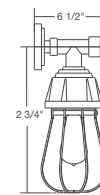

retropolitan™

vintage bar

VBUTGUP120-1-10

VBUEGUP120-2-47

Featured: VBURGUP110-1-41

specifications

- Max Wattage: 200w incandescent
- Solid cast aluminum hub and cap
- Heavy duty spun aluminum
- Lamps are not included

double

MODEL	SELECT FINISH
VBUEGUP110-2	
VBUEGUP120-2	
VBUTGUP110-2	
VBUTGUP120-2	
VBURGUP110-2	
VBURGUP120-2	

VBUEGUP110

VBUEGUP110

VBUEGUP120

VBUTGUP110

VBUTGUP120

VBURGUP110