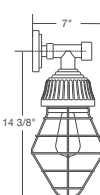

retropolitan™

vintage bar

VBUTGUP120-1-10

VBUEGUP120-2-47

Featured: VBURGUP110-1-41

specifications

- Max Wattage: 200w incandescent
- Solid cast aluminum hub and cap
- Heavy duty spun aluminum
- Lamps are not included

double

MODEL	SELECT FINISH
VBUEGUP110-2	
VBUEGUP120-2	
VBUTGUP110-2	
VBUTGUP120-2	
VBURGUP110-2	
VBURGUP120-2	

VBUEGUP110

VBUEGUP110

VBUEGUP120

VBUTGUP110

VBUTGUP120

VBURGUP110