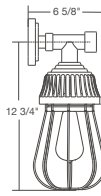

retropolitan™

vintage bar

VBUTGUP120-1-10

VBUEGUP120-2-47

Featured: VBURGUP110-1-41

specifications

- Max Wattage: 200w incandescent
- Solid cast aluminum hub and cap
- Heavy duty spun aluminum
- Lamps are not included

MODEL	SELECT FINISH
VBUEGUP110-1	
VBUEGUP120-1	
VBUTGUP110-1	
VBUTGUP120-1	
VBURGUP110-1	
VBURGUP120-1	

VBUEGUP110

VBUEGUP110

VBUEGUP120

VBUTGUP110

VBUTGUP120

VBURGUP110

VBURGUP120

double

MODEL	SELECT FINISH
VBUEGUP110-2	
VBUEGUP120-2	
VBUTGUP110-2	
VBUTGUP120-2	
VBURGUP110-2	
VBURGUP120-2	

VBUEGUP110

VBUEGUP110

VBUEGUP120

VBUTGUP110

VBUTGUP120

VBURGUP110