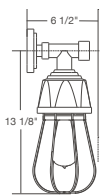

retropolitan™

vintage bar

VBUTGUP120-1-10

VBUEGUP120-2-47

Featured: VBURGUP110-1-41

specifications

- Max Wattage: 200w incandescent
- Solid cast aluminum hub and cap
- Heavy duty spun aluminum
- Lamps are not included

double

MODEL	SELECT FINISH
VBUEGUP110-2	
VBUEGUP120-2	
VBUTGUP110-2	
VBUTGUP120-2	
VBURGUP110-2	
VBURGUP120-2	

VBUEGUP110

VBUEGUP110

VBUEGUP120

VBUTGUP110

VBUTGUP120

VBURGUP110