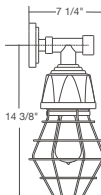

VBUEGUP110