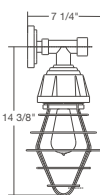

retropolitan™

vintage bar

VBUTGUP120-1-10

VBUEGUP120-2-47

Featured: VBURGUP110-1-41

specifications

- Max Wattage: 200w incandescent
- Solid cast aluminum hub and cap
- Heavy duty spun aluminum
- Lamps are not included

double

MODEL	SELECT FINISH
VBUEGUP110-2	
VBUEGUP120-2	
VBUTGUP110-2	
VBUTGUP120-2	
VBURGUP110-2	
VBURGUP120-2	

VBUEGUP110

VBUEGUP110

VBUEGUP120

VBUTGUP110

VBUTGUP120

VBURGUP110