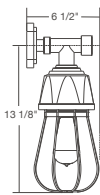

VBUEGUP120