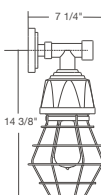

VBUEGUP110