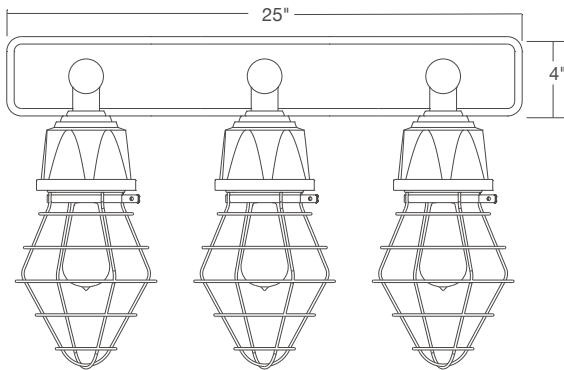

VBUEGUP110