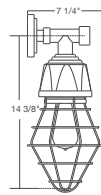

VBUEGUP110