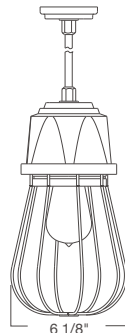

GUP110-E31UR10-41

GUP110-E35UR10-53

GUP120-E33UE14-47

Featured: GUP120-BLCUE-10

Featured: GUP110-BLCUR-53

specifications

- Max Wattage: 200w incandescent
- Solid cast aluminum hub and cap
- Heavy duty spun aluminum
- Lamps are not included

GUP110

GUP120

90° wall mounts

► choose a row and select finish to complete your product number

MODEL	ARM	SELECT FINISH
GUP110	E31UR10	
GUP110	E31UR12	
GUP110	E31UR16	
GUP120	E31UE10	
GUP120	E31UE12	
GUP120	E31UE16	

gooseneck wall mounts

► choose a row and select finish to complete your product number

MODEL	ARM	SELECT FINISH
GUP110	E33UR14	
GUP110	E33UR18	
GUP110	E33UR22	
GUP120	E33UE14	
GUP120	E33UE18	
GUP120	E33UE22	

straight wall mounts

► choose a row and select finish to complete your product number

MODEL	ARM	SELECT FINISH
GUP110	E35UR10	
GUP110	E35UR12	
GUP120	E35UE10	
GUP120	E35UE12	

pendants

► choose a row and select size and finish to complete your product number