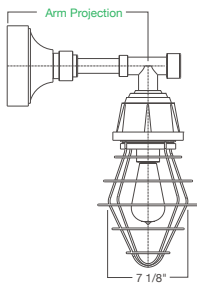

straight wall mounts

► choose a row and select finish to complete your product number

MODEL	ARM	SELECT FINISH
GUP110	E35UR10	
GUP110	E35UR12	
GUP120	E35UE10	
GUP120	E35UE12