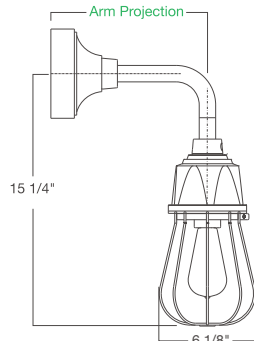

specifications

- Max Wattage: 200w incandescent
- Solid cast aluminum hub and cap
- Heavy duty spun aluminum
- Lamps are not included

GUP120

90° wall mounts

► choose a row and select finish to complete your product number

MODEL	ARM	SELECT FINISH
GUP110	E31UR10	
GUP110	E31UR12	
GUP110	E31UR16	
GUP120	E31UE10	
GUP120	E31UE12	
GUP120	E31UE16