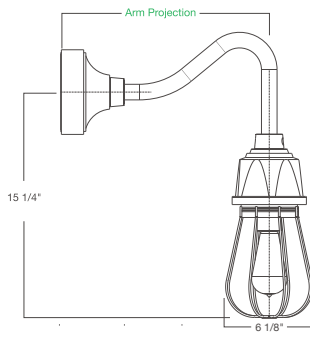

GUP110-E31UR10-41

GUP110-E35UR10-53

GUP120-E33UE14-47

Featured: GUP120-BLCUE-10

Featured: GUP110-BLCUR-53

specifications

- Max Wattage: 200w incandescent
- Solid cast aluminum hub and cap
- Heavy duty spun aluminum
- Lamps are not included

GUP110

GUP120

90° wall mounts

► choose a row and select finish to complete your product number

MODEL	ARM	SELECT FINISH
GUP110	E31UR10	
GUP110	E31UR12	
GUP110	E31UR16	
GUP120	E31UE10	
GUP120	E31UE12	
GUP120	E31UE16	

straight wall mounts

► choose a row and select finish to complete your product number

MODEL	ARM	SELECT FINISH
GUP110	E35UR10	
GUP110	E35UR12	
GUP120	E35UE10	
GUP120	E35UE12	

pendants

► choose a row and select size and finish to complete your product number