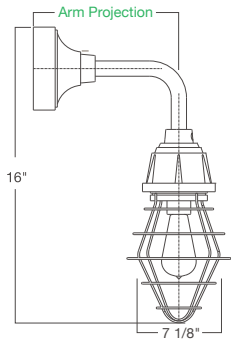

specifications

- Max Wattage: 200w incandescent
- Solid cast aluminum hub and cap
- Heavy duty spun aluminum
- Lamps are not included

GUP110

90° wall mounts

► choose a row and select finish to complete your product number

MODEL	ARM	SELECT FINISH
GUP110	E31UR10	
GUP110	E31UR12	
GUP110	E31UR16	
GUP120	E31UE10	
GUP120	E31UE12	
GUP120	E31UE16