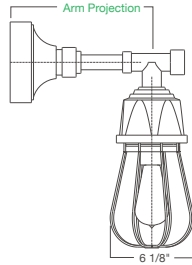

straight wall mounts

► choose a row and select finish to complete your product number

MODEL	ARM	SELECT FINISH
GUP110	E35UR10	
GUP110	E35UR12	
GUP120	E35UE10	
GUP120	E35UE12