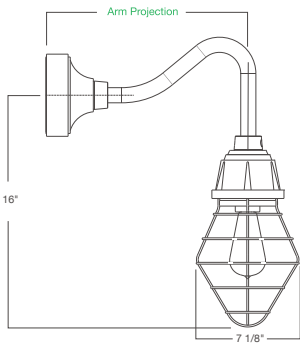

GUP110-E31UR10-41

GUP110-E35UR10-53

GUP120-E33UE14-47

Featured: GUP120-BLCUE-10

Featured: GUP110-BLCUR-53

specifications

- Max Wattage: 200w incandescent
- Solid cast aluminum hub and cap
- Heavy duty spun aluminum
- Lamps are not included

GUP110

GUP120

90° wall mounts

► choose a row and select finish to complete your product number

MODEL	ARM	SELECT FINISH
GUP110	E31UR10	
GUP110	E31UR12	
GUP110	E31UR16	
GUP120	E31UE10	
GUP120	E31UE12	
GUP120	E31UE16	