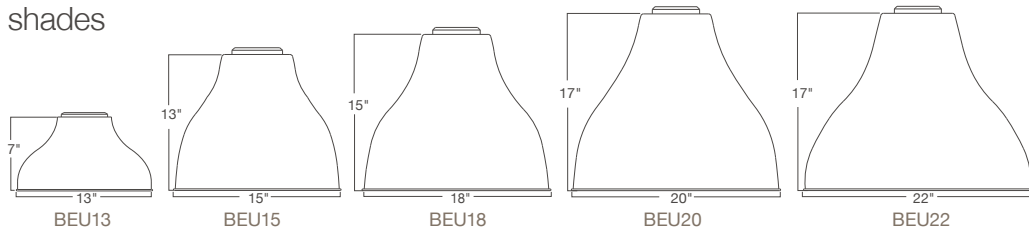

retropolitan™

vintage bistro

BEU18-11-E35UR16-13

BEU13-10-E31UR12-10

Featured: BEU13-53-BLCUR-53

shades

specifications

- Max Wattage: 200w incandescent
- Solid cast aluminum hub and cap
- Heavy duty spun aluminum
- Lamps are not included