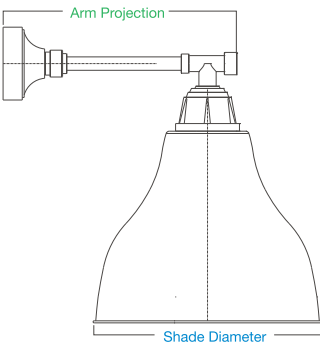

gooseneck wall mounts

► choose a row and select finishes to complete your product number

SHADE	SELECT FINISH	ARM	SELECT FINISH	ACCESSORY WIRE LAMP GUARD		SELECT FINISH
BEU13		E33UR14		GUP120	GUP110	
BEU15		E33UR18		GUP120	GUP110	
BEU18		E33UR18		GUP120	GUP110	
BEU20		E33UR22		GUP120	GUP110	
BEU22		E33UR22		GUP120	GUP110