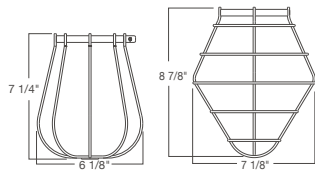

accessories (optional)

wire lamp guards