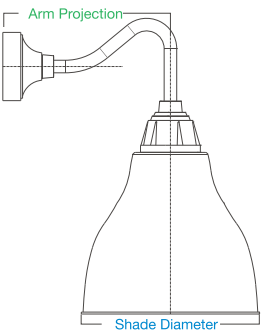

90° wall mounts

► choose a row and select finishes to complete your product number

SHADE	SELECT FINISH	ARM	SELECT FINISH	ACCESSORY WIRE LAMP GUARD		SELECT FINISH
BEU13		E31UR12		GUP120	GUP110	
BEU15		E31UR16		GUP120	GUP110	
BEU18		E31UR16		GUP120	GUP110	
BEU20		E31UR18		GUP120	GUP110	
BEU22		E31UR18		GUP120	GUP110