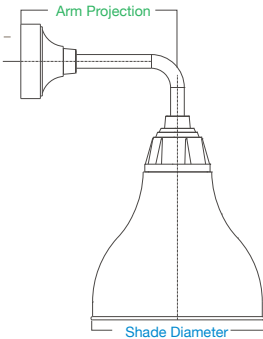

retropolitan™

vintage bistro

BEU18-11-E35UR16-13

BEU13-10-E31UR12-10

Featured: BEU13-53-BLCUR-53

shades

specifications

- Max Wattage: 200w incandescent
- Solid cast aluminum hub and cap
- Heavy duty spun aluminum
- Lamps are not included