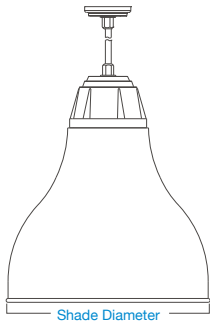

90° wall mounts

► choose a row and select finishes to complete your product number

SHADE	SELECT FINISH	ARM	SELECT FINISH	ACCESSORY WIRE LAMP GUARD		SELECT FINISH
BEU13		E31UR12		GUP120	GUP110	
BEU15		E31UR16		GUP120	GUP110	
BEU18		E31UR16		GUP120	GUP110	
BEU20		E31UR18		GUP120	GUP110	
BEU22		E31UR18		GUP120	GUP110	

gooseneck wall mounts

► choose a row and select finishes to complete your product number

SHADE	SELECT FINISH	ARM	SELECT FINISH	ACCESSORY WIRE LAMP GUARD		SELECT FINISH
BEU13		E33UR14		GUP120	GUP110	
BEU15		E33UR18		GUP120	GUP110	
BEU18		E33UR18		GUP120	GUP110	
BEU20		E33UR22		GUP120	GUP110	
BEU22		E33UR22		GUP120	GUP110	

straight wall mounts

► choose a row and select finishes to complete your product number

SHADE	SELECT FINISH	ARM	SELECT FINISH	ACCESSORY WIRE LAMP GUARD		SELECT FINISH
BEU13		E35UR12		GUP120	GUP110	
BEU15		E35UR16		GUP120	GUP110	
BEU18		E35UR16		GUP120	GUP110	
BEU20		E35UR18		GUP120	GUP110	
BEU22		E35UR18		GUP120	GUP110	