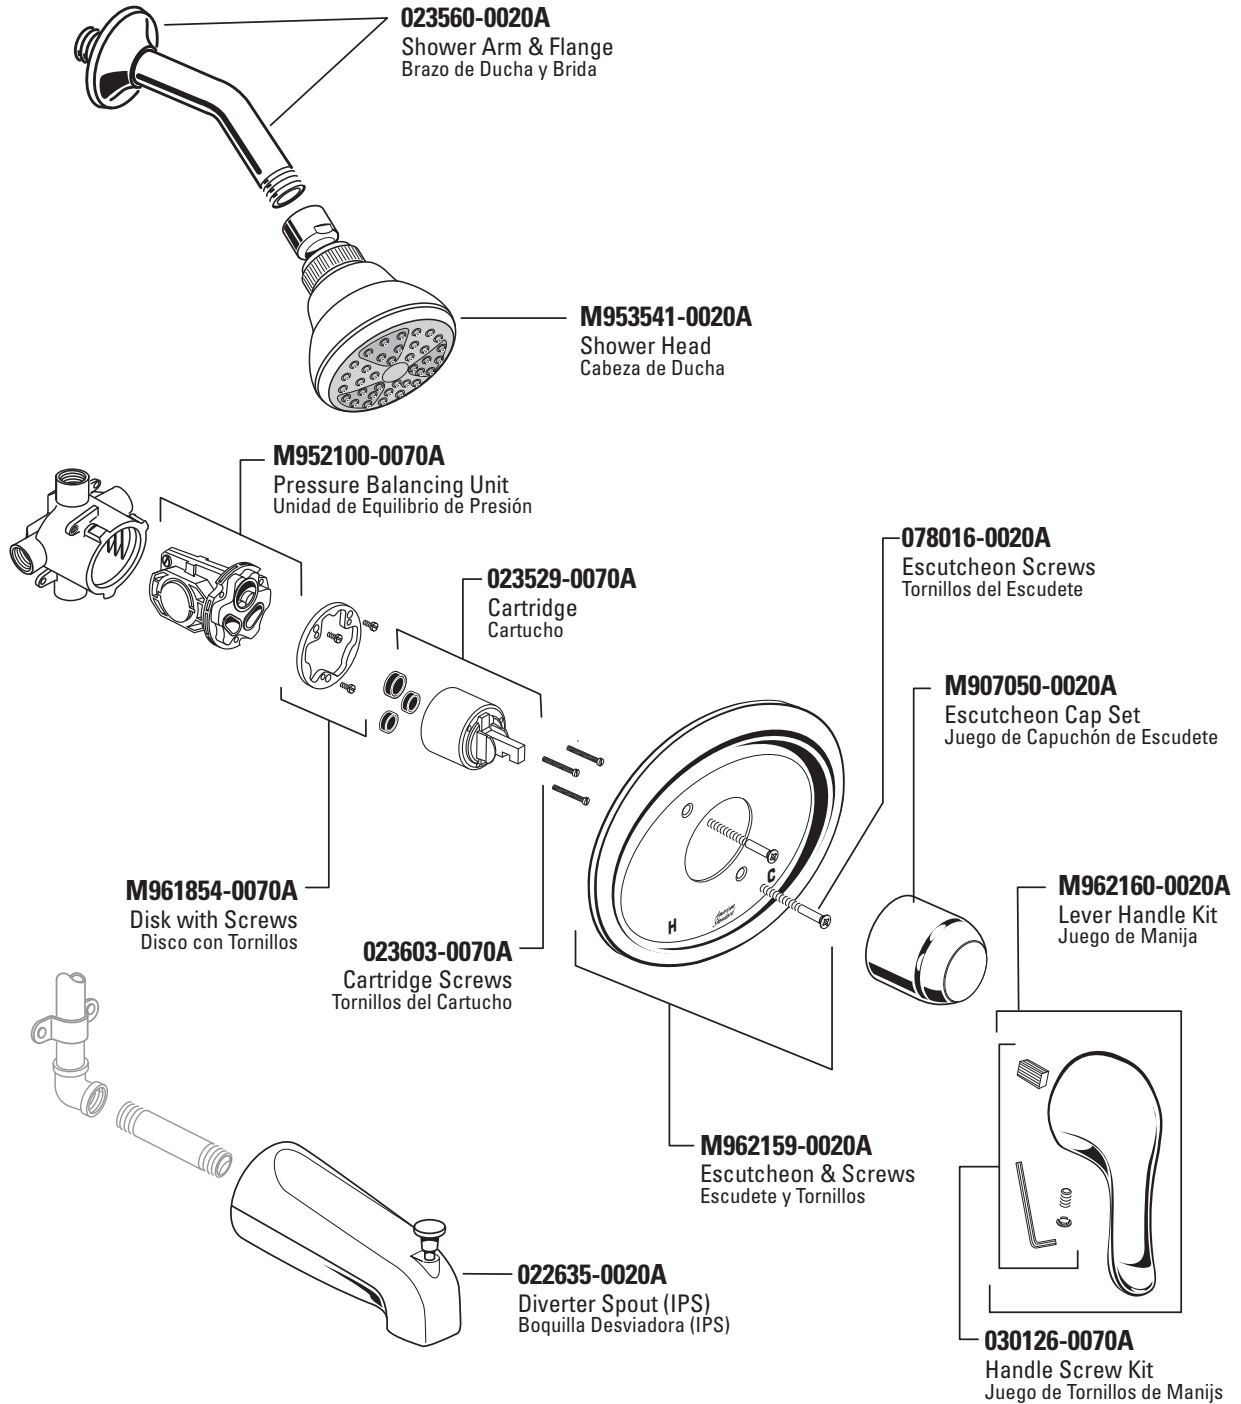

Parts/Assembly

Unidad/de Partes

Cadet®
1674 & 1675 Series
1675 y 1675 Serie

Appropriate finish code
 Código de acabado correspondiente

Chrome, Cromo 002

American Standard
 Style That Works Better