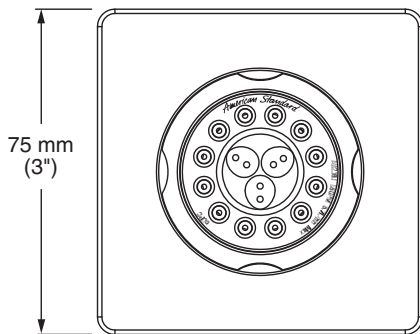

**MODEL NUMBER:**

- **1660130 Multifunction Round Body Spray**  
Flush mount. 1/2" NPT male connection.

**GENERAL DESCRIPTION:**

Flush mount body spray. Swivel spray with adjustable spray pattern automatically extends when water is turned on and auto retracts when water is turned off. Spray pattern adjusts from full spray to combination to massage. Spray position adjusts up to 15° in any direction. Easy clean spray nozzles. Brass escutcheon. Fits wall cavity using standard 2" x 4" studs. Installs as one piece. Plaster guard serves as a rough-in guide and pipe plug. 1.5 gpm/5.7 L/min. maximum flow rate.

**CODES AND STANDARDS**

These products meet or exceed the following codes and standards:

**ASME A112.18.1**  
**CSA B125.1**

Product Number	Description	CEC	Finish Options			
			Polished Chrome	Brushed Nickel	Matte Black	Brushed Cool Sunrise
			002	296	243	GN0
1660130	Extender Multifunction Round Body Spray.	CEC	✓	✓	✓	✓

**MODEL NUMBER:**

- **1660.140 Multifunction Square Body Spray**  
 Flush mount. 1/2" NPT male connection.

**GENERAL DESCRIPTION:**

Flush mount body spray. Swivel spray with adjustable spray pattern automatically extends when water is turned on and auto retracts when water is turned off. Spray pattern adjusts from full spray to combination to massage. Spray position adjusts up to 15° in any direction. Easy clean spray nozzles. Brass escutcheon. Fits wall cavity using standard 2" x 4" studs. Installs as one piece. Plaster guard serves as a rough-in guide and pipe plug. 1.5 gpm/5.7 L/min. maximum flow rate.