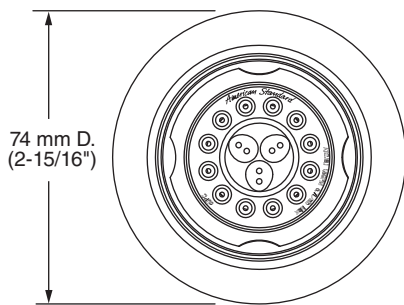

**MODEL NUMBER:**

- **1660130 Multifunction Round Body Spray**  
Flush mount. 1/2" NPT male connection.

**GENERAL DESCRIPTION:**

Flush mount body spray. Swivel spray with adjustable spray pattern automatically extends when water is turned on and auto retracts when water is turned off. Spray pattern adjusts from full spray to combination to massage. Spray position adjusts up to 15° in any direction. Easy clean spray nozzles. Brass escutcheon. Fits wall cavity using standard 2" x 4" studs. Installs as one piece. Plaster guard serves as a rough-in guide and pipe plug. 1.5 gpm/5.7 L/min. maximum flow rate.

**PRODUCT FEATURES:**

- Flush Mount:** Clean look.
- Adjustable Spray Pattern:** 3 spray options to customize shower experience to personal taste.
- Simple Spray Adjustment:** Spray position adjusts up to 15° in any direction.
- One Piece Installation:** No loose parts to lose or reassemble on site.
- Easy Clean Spray Nozzles:** Easily clean lime and calcium buildup.

**SUGGESTED SPECIFICATION**

Body Spray shall be flush mount to wall projecting no more than 1/2" when not in use. Body spray shall have at least 3 spray patterns. Features an automatic swivel spray that extends when water is turned on and retracts when water is turned off. Fitting shall be American Standard Model # 1660130.\_\_\_\_\_ .

**MODEL NUMBER:**

- **1660.140 Multifunction Square Body Spray**  
 Flush mount. 1/2" NPT male connection.

**GENERAL DESCRIPTION:**

Flush mount body spray. Swivel spray with adjustable spray pattern automatically extends when water is turned on and auto retracts when water is turned off. Spray pattern adjusts from full spray to combination to massage. Spray position adjusts up to 15° in any direction. Easy clean spray nozzles. Brass escutcheon. Fits wall cavity using standard 2" x 4" studs. Installs as one piece. Plaster guard serves as a rough-in guide and pipe plug. 1.5 gpm/5.7 L/min. maximum flow rate.