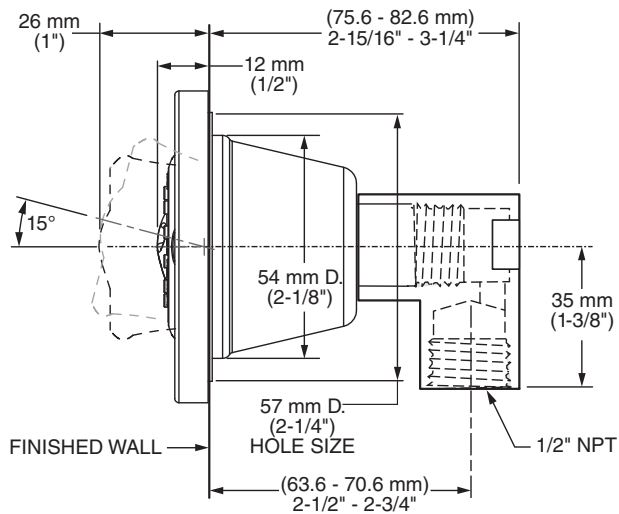

**MODEL NUMBER:**

- **1660130 Multifunction Round Body Spray**  
Flush mount. 1/2" NPT male connection.

**GENERAL DESCRIPTION:**

Flush mount body spray. Swivel spray with adjustable spray pattern automatically extends when water is turned on and auto retracts when water is turned off. Spray pattern adjusts from full spray to combination to massage. Spray position adjusts up to 15° in any direction. Easy clean spray nozzles. Brass escutcheon. Fits wall cavity using standard 2" x 4" studs. Installs as one piece. Plaster guard serves as a rough-in guide and pipe plug. 1.5 gpm/5.7 L/min. maximum flow rate.

**CODES AND STANDARDS**

These products meet or exceed the following codes and standards:

**ASME A112.18.1**  
**CSA B125.1**

Product Number	Description	CEC	Finish Options			
			Polished Chrome	Brushed Nickel	Matte Black	Brushed Cool Sunrise
			002	296	243	GN0
1660130	Extender Multifunction Round Body Spray.	CEC	✓	✓	✓	✓

**MODEL NUMBER:**

- **1660.140 Multifunction Square Body Spray**  
 Flush mount. 1/2" NPT male connection.

**GENERAL DESCRIPTION:**

Flush mount body spray. Swivel spray with adjustable spray pattern automatically extends when water is turned on and auto retracts when water is turned off. Spray pattern adjusts from full spray to combination to massage. Spray position adjusts up to 15° in any direction. Easy clean spray nozzles. Brass escutcheon. Fits wall cavity using standard 2" x 4" studs. Installs as one piece. Plaster guard serves as a rough-in guide and pipe plug. 1.5 gpm/5.7 L/min. maximum flow rate.