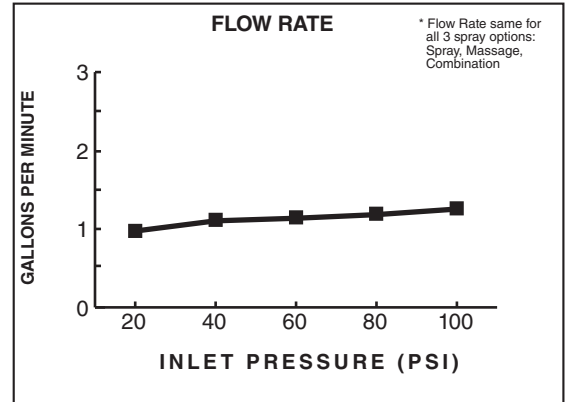

CODES AND STANDARDS

These products meet or exceed the following codes and standards:

ASME A112.18.1
CSA B125.1

Product Number	Description	CEC	Finish Options			
			Polished Chrome	Brushed Nickel	Matte Black	Brushed Cool Sunrise
			002	296	243	GN0
1660130	Extender Multifunction Round Body Spray.	CEC	✓	✓	✓	✓