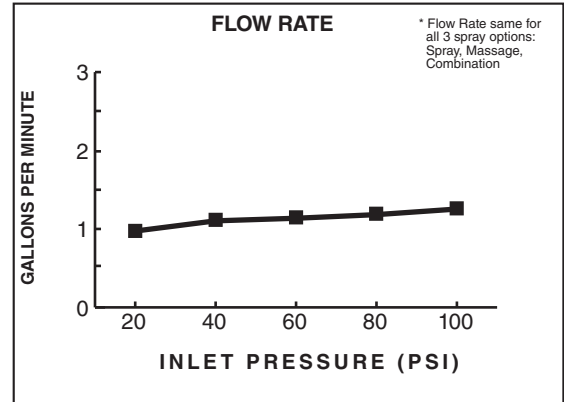

CODES AND STANDARDS

These products meet or exceed the following codes and standards:

ASME A112.18.1
CSA B125.1

Product Number	Description	Finish Options				
		Legacy Bronze	Polished Nickel	Polished Chrome	Oil Rubbed Bronze	Brushed Nickel
		278	013	002	224	295
1660.140	Extender Multifunction Round Body Spray.