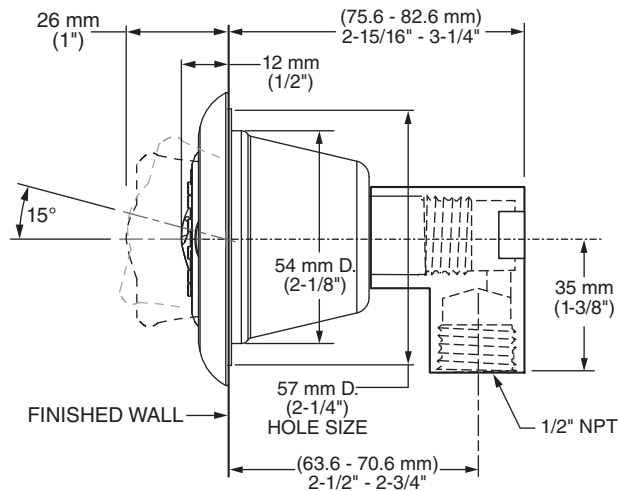

**MODEL NUMBER:**

- **1660130 Multifunction Round Body Spray**  
Flush mount. 1/2" NPT male connection.

**GENERAL DESCRIPTION:**

Flush mount body spray. Swivel spray with adjustable spray pattern automatically extends when water is turned on and auto retracts when water is turned off. Spray pattern adjusts from full spray to combination to massage. Spray position adjusts up to 15° in any direction. Easy clean spray nozzles. Brass escutcheon. Fits wall cavity using standard 2" x 4" studs. Installs as one piece. Plaster guard serves as a rough-in guide and pipe plug. 1.5 gpm/5.7 L/min. maximum flow rate.

**SUGGESTED SPECIFICATION**

Body Spray shall be flush mount to wall projecting no more than 1/2" when not in use. Body spray shall have at least 3 spray patterns. Features an automatic swivel spray that extends when water is turned on and retracts when water is turned off. Fitting shall be American Standard Model # 1660130.\_\_\_\_\_ .

**CODES AND STANDARDS**

These products meet or exceed the following codes and standards:

**ASME A112.18.1**  
**CSA B125.1**

Product Number	Description	CEC	Finish Options			
			Polished Chrome	Brushed Nickel	Matte Black	Brushed Cool Sunrise
			002	296	243	GN0
1660130	Extender Multifunction Round Body Spray.	CEC	✓	✓	✓	✓

**MODEL NUMBER:**

- **1660.140 Multifunction Square Body Spray**  
 Flush mount. 1/2" NPT male connection.

**GENERAL DESCRIPTION:**

Flush mount body spray. Swivel spray with adjustable spray pattern automatically extends when water is turned on and auto retracts when water is turned off. Spray pattern adjusts from full spray to combination to massage. Spray position adjusts up to 15° in any direction. Easy clean spray nozzles. Brass escutcheon. Fits wall cavity using standard 2" x 4" studs. Installs as one piece. Plaster guard serves as a rough-in guide and pipe plug. 1.5 gpm/5.7 L/min. maximum flow rate.