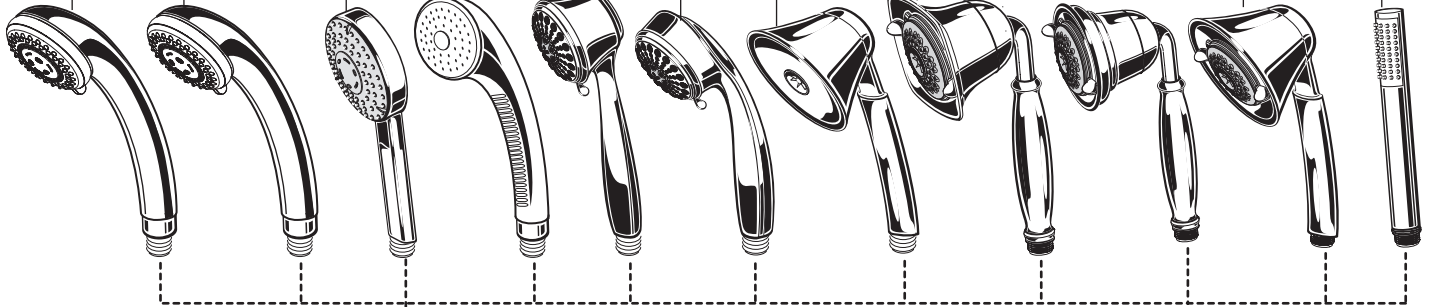

**1660500.XXX**  
HAND SHOWER

**1660550.XXX**  
HAND SHOWER

**1660628.XXX**  
HAND SHOWER

**1660741.XXX**  
HAND SHOWER

**1660143.XXX**  
HAND SHOWER

**A950646-YYY0A**  
HAND SHOWER

**1660502.XXX**  
HAND SHOWER

**1660505.XXX**  
HAND SHOWER

**1660638.XXX**  
HAND SHOWER

**1660843.XXX**  
HAND SHOWER

**1660743.XXX**  
HAND SHOWER

**8888037.YYY**  
WALL SUPPLY

**M962520-YYY0A**  
CHECK VALVE

**030782-0020A**  
HOSE KIT

**M962506-YYY0A**  
SUPPORT BRACKET

**M919213-YYY0A**  
24" SLIDE BAR

**M919211-YYY0A**  
36" SLIDE BAR

**M962507-YYY0A**  
HAND SHOWER HOLDER

**M950105-0070A**  
HARDWARE KIT

Replace the "YYY" and "XXX" with appropriate finish code