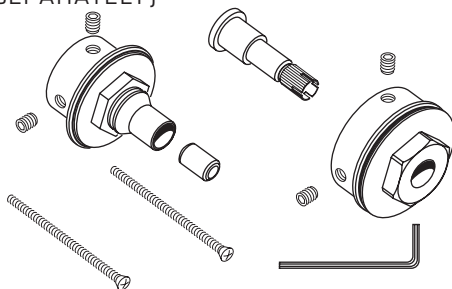

American Standard

CENTRAL THERMOSTAT WITH BUILT-IN DIVERTER

MODEL NUMBER

R522 R523

M951480-0070A
2-WAY DIVERTER

M951475 -0070A
3-WAY DIVERTER

M907311-0070A
FIXATION NUT

923348-0070A
HANDLE ADAPTER

953950-0070A
CHECK STOP (COLD BLUE)

A954820-0070A
THERMOSTAT CARTRIDGE

953963-0070A
HANDLE EXTENSION

953951-0070A
CHECK STOP (HOT RED)

912647-0070A
O-RING

953957-0070A
TEMPERATURE CALIBRATION UNIT

963434-YY0A DEEP ROUGH KIT
(SOLD SEPARATELY)