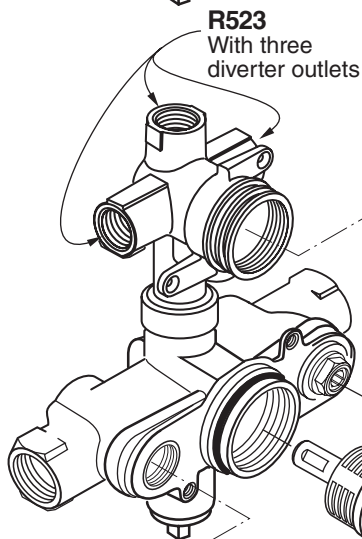

American Standard

CENTRAL THERMOSTAT WITH BUILT-IN DIVERTER

MODEL NUMBER

R522 R523

M951480-0070A
2-WAY DIVERTER

M951475 -0070A
3-WAY DIVERTER

M907311-0070A
FIXATION NUT

923348-0070A
HANDLE ADAPTER

953950-0070A
CHECK STOP (COLD BLUE)

A954820-0070A
THERMOSTAT CARTRIDGE

953963-0070A
HANDLE EXTENSION

953951-0070A
CHECK STOP (HOT RED)

912647-0070A
O-RING

953957-0070A
TEMPERATURE CALIBRATION UNIT

963434-YY0A DEEP ROUGH KIT
(SOLD SEPARATELY)