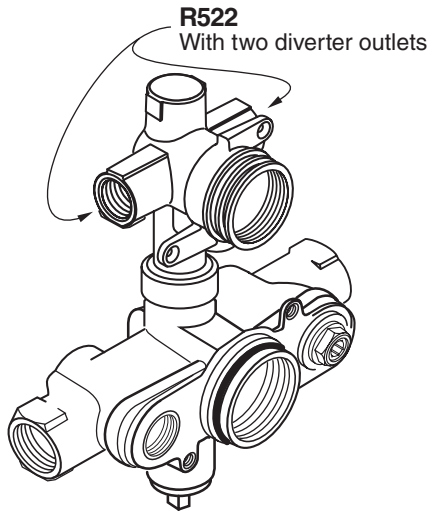

American Standard

CENTRAL THERMOSTAT WITH BUILT-IN DIVERTER

MODEL NUMBER

R522 R523

M951480-0070A
2-WAY DIVERTER

M951475 -0070A
3-WAY DIVERTER

M907311-0070A
FIXATION NUT

923348-0070A
HANDLE ADAPTER

953950-0070A
CHECK STOP (COLD BLUE)

A954820-0070A
THERMOSTAT CARTRIDGE

953963-0070A
HANDLE EXTENSION

953951-0070A
CHECK STOP (HOT RED)

912647-0070A
O-RING

953957-0070A
TEMPERATURE CALIBRATION UNIT

963434-YY0A DEEP ROUGH KIT
(SOLD SEPARATELY)