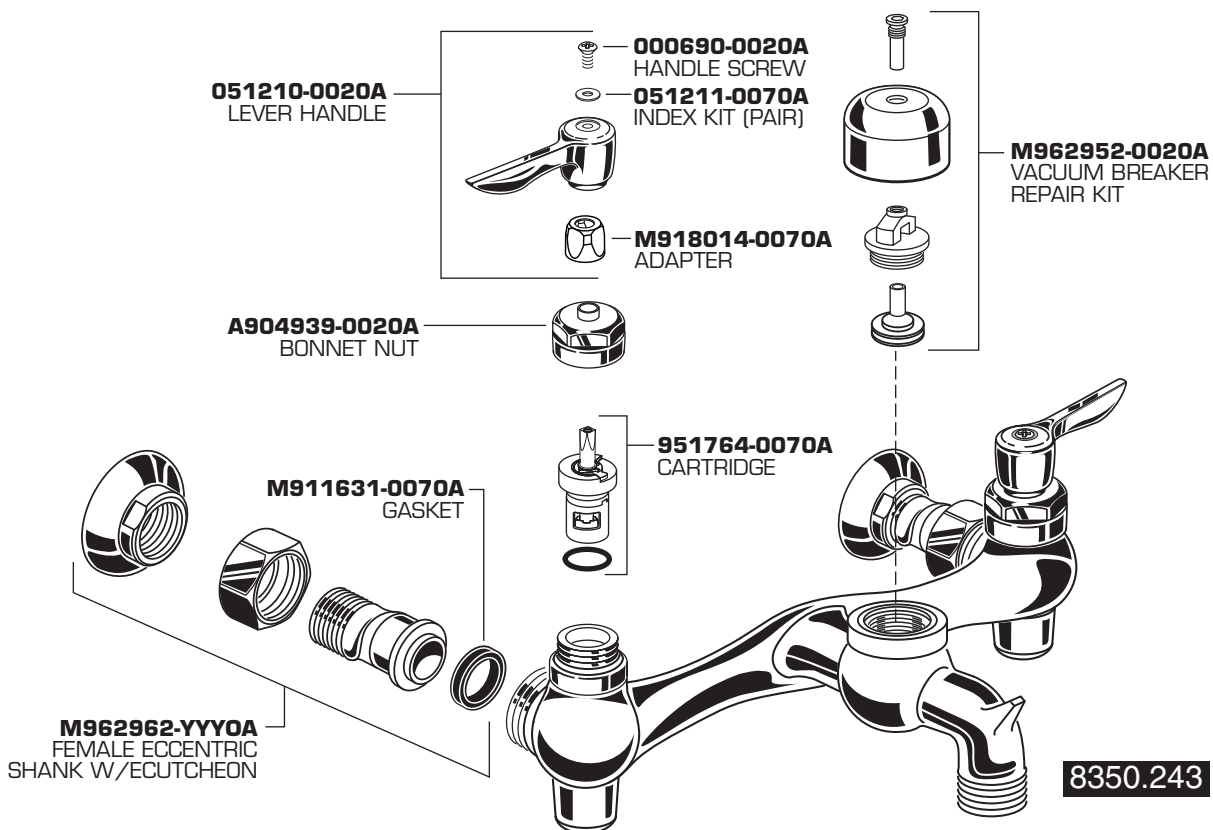

American Standard

**Exposed Yoke Wall Mount
Utility Faucet**

MODEL NUMBER

8350.235
8350.243

8350.235

Replace the "YYY" with appropriate finish code

CHROME	002
ROUGH CHROME	004

HOT LINE FOR HELP