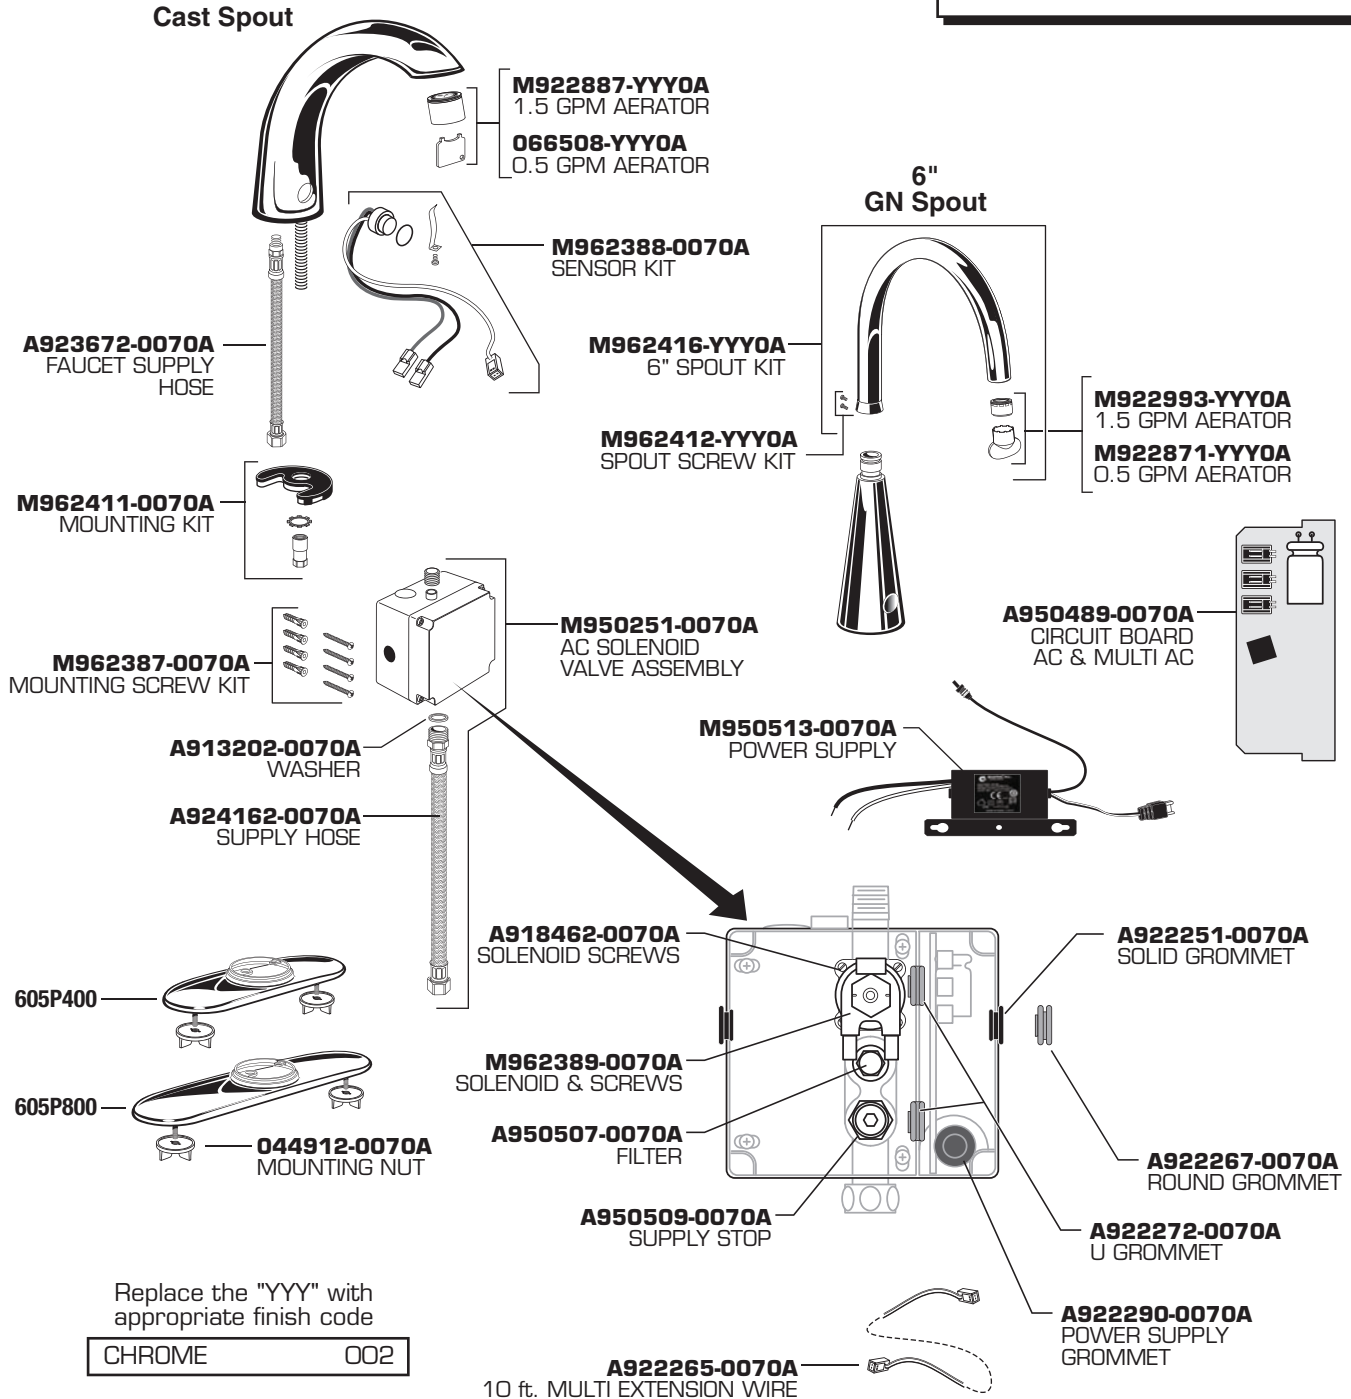

PRODUCT NUMBERS

Cast Spout	6" GN Spout
6059.102	6059.163
6059.105	6059.165

Replace the "YYY" with appropriate finish code

CHROME	002
--------	-----

HOT LINE FOR HELP
For toll-free information and answers to your questions, call:
1 (800) 442-1902
Weekdays 8:00 a.m. to 8:00 p.m. EST
IN CANADA 1-800-387-0369 (TORONTO 1-905-306-1093)
Weekdays 8:00 a.m. to 7:00 p.m. EST