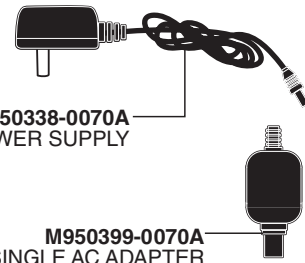

M950514-0070A
BATTERY HOLDER

Plug-In AC Power Kit PK00.PAC

M950338-0070A
POWER SUPPLY

M950360-0070A
CONNECTOR LOCKING DEVICE

M950399-0070A
SINGLE AC ADAPTER

Hard-Wired AC Power Kit PK00.HAC

M950511-0070A
10' EXTENSION

M950527-0070A
POWER SUPPLY

M950360-0070A
CONNECTOR LOCKING DEVICE

Multi-AC Power Kit PK00.MAC

M950511-0070A
10' EXTENSION

M950512-0070A
MULTI-AC ADAPTER

HOT LINE FOR HELP
 For toll-free information and answers to your questions, call: