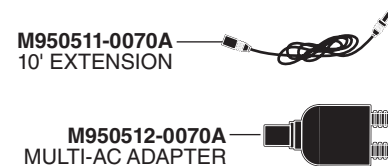

M950527-0070A
POWER SUPPLY

M950360-0070A
CONNECTOR LOCKING DEVICE

Multi-AC Power Kit PK00.MAC

M950511-0070A
10' EXTENSION

M950512-0070A
MULTI-AC ADAPTER

HOT LINE FOR HELP
 For toll-free information and answers to your questions, call: