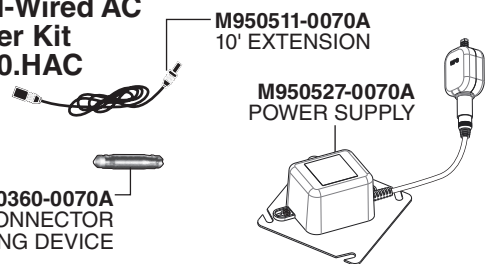

M950514-0070A
BATTERY HOLDER

Plug-In AC Power Kit PK00.PAC

M950338-0070A
POWER SUPPLY

M950360-0070A
CONNECTOR LOCKING DEVICE

M950399-0070A
SINGLE AC ADAPTER

Hard-Wired AC Power Kit PK00.HAC

M950511-0070A
10' EXTENSION

M950527-0070A
POWER SUPPLY

M950360-0070A
CONNECTOR LOCKING DEVICE

Multi-AC Power Kit PK00.MAC

M950511-0070A
10' EXTENSION

M950512-0070A
MULTI-AC ADAPTER

HOT LINE FOR HELP
 For toll-free information and answers to your questions, call: