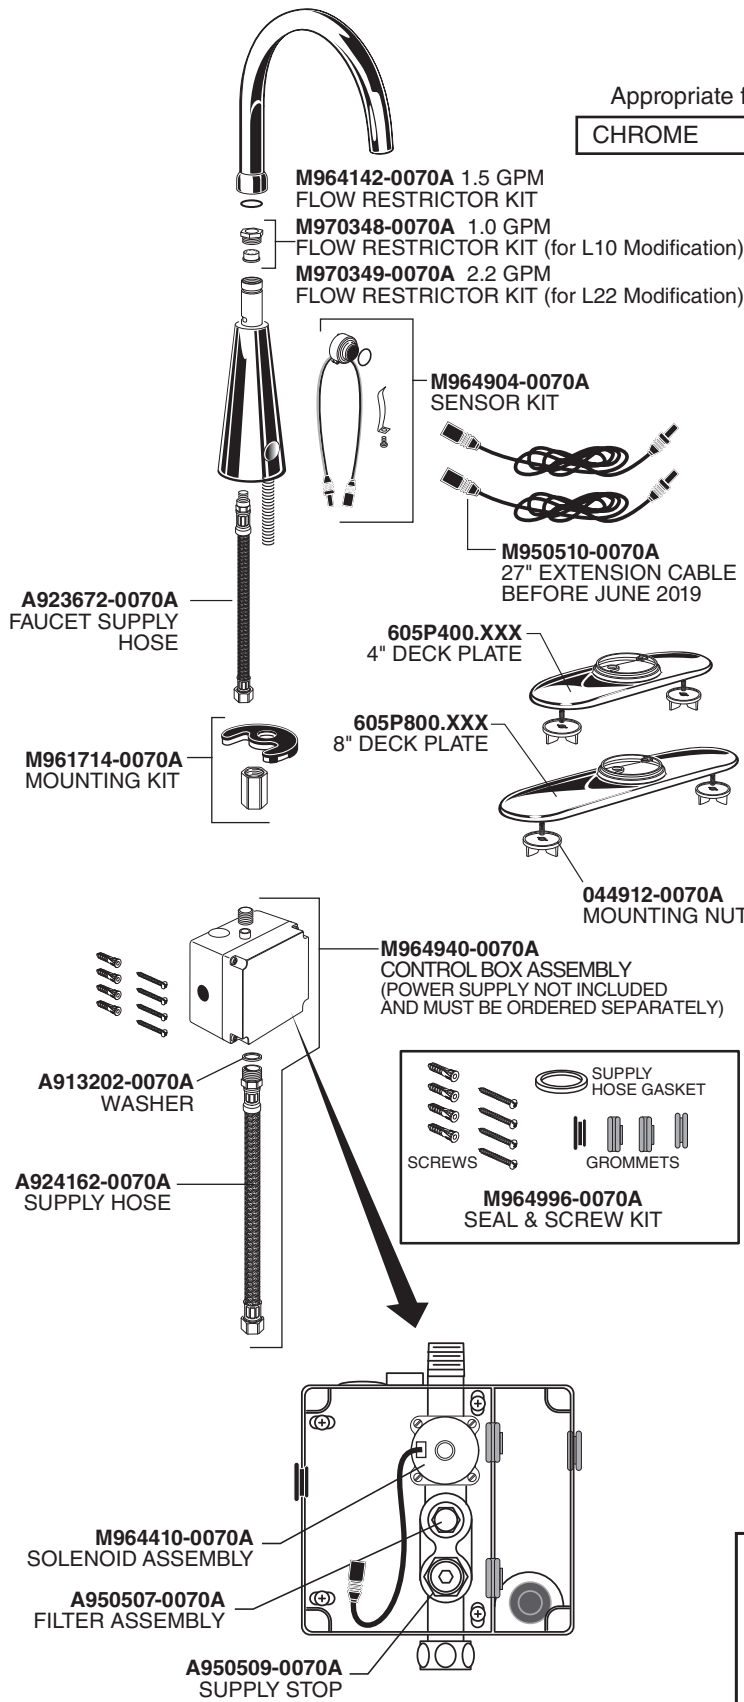

MODEL NUMBERS

6053.193
6055.193
605B.193

Appropriate finish code

CHROME **002**

PWRX Battery Pack 6053 – Series

M950361-0070A
PWRX BATTERY PACK

CR-P2 Lithium Battery 6055 – Series

A923654-0070A
BATTERY 6V CR-P2

M950514-0070A
BATTERY HOLDER

Plug-In AC Power Kit PK00.PAC

M950338-0070A
POWER SUPPLY

M950360-0070A
CONNECTOR LOCKING DEVICE

M950399-0070A
SINGLE AC ADAPTER

Hard-Wired AC Power Kit PK00.HAC

M950511-0070A
10' EXTENSION

M950527-0070A
POWER SUPPLY

M950360-0070A
CONNECTOR LOCKING DEVICE

Multi-AC Power Kit PK00.MAC

M950511-0070A
10' EXTENSION

M950512-0070A
MULTI-AC ADAPTER

HOT LINE FOR HELP
 For toll-free information and answers to your questions, call: