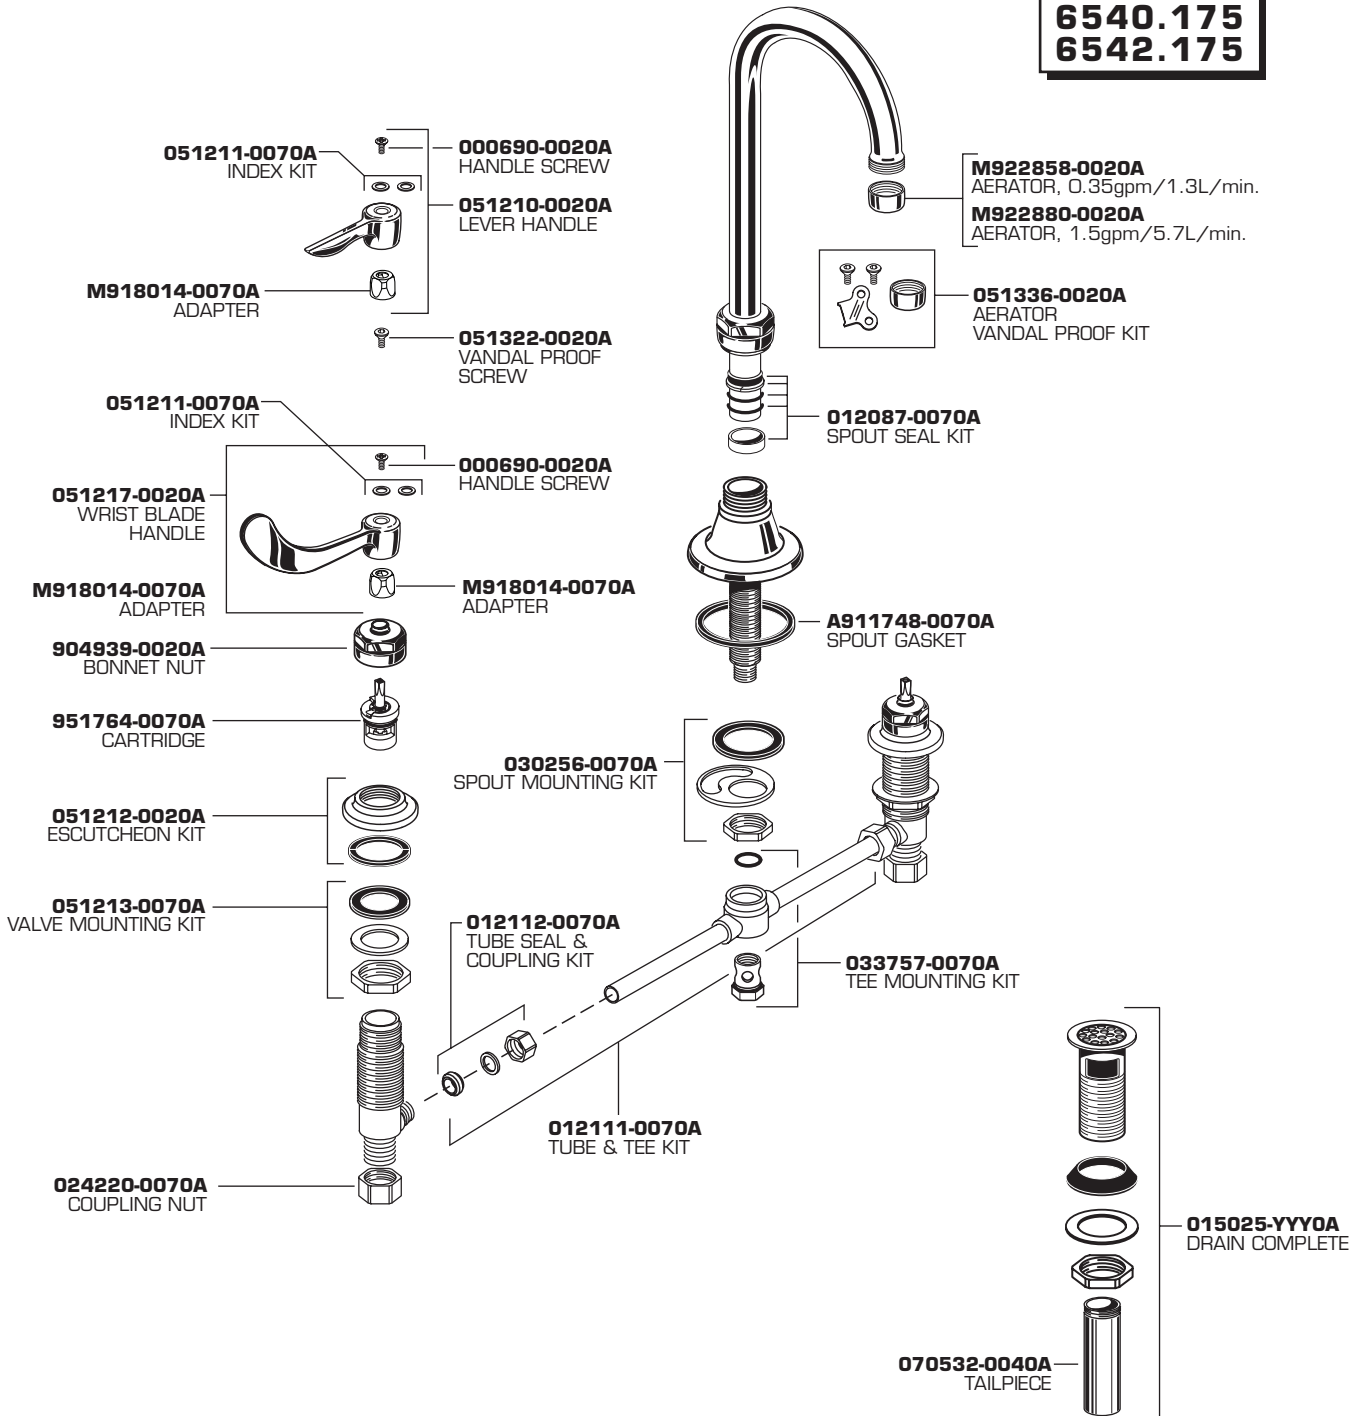

American Standard

MONTERREY SPREAD LAVATORY FAUCETS

MODEL NUMBERS

6540.140
6540.170
6542.140
6542.170
6542.145
6540.175
6542.175

HOT LINE FOR HELP

For toll-free information and answers to your questions, call:
 1-800-442-1902
 Weekdays 8:00 a.m. to 6:00 p.m. EST
 IN CANADA 1-800-387-0369 (TORONTO 1-905-306-1093)
 Weekdays 8:00 a.m. to 7:00 p.m. EST
 IN MEXICO 01-800-839-1200

Appropriate finish code

CHROME	002
--------	-----