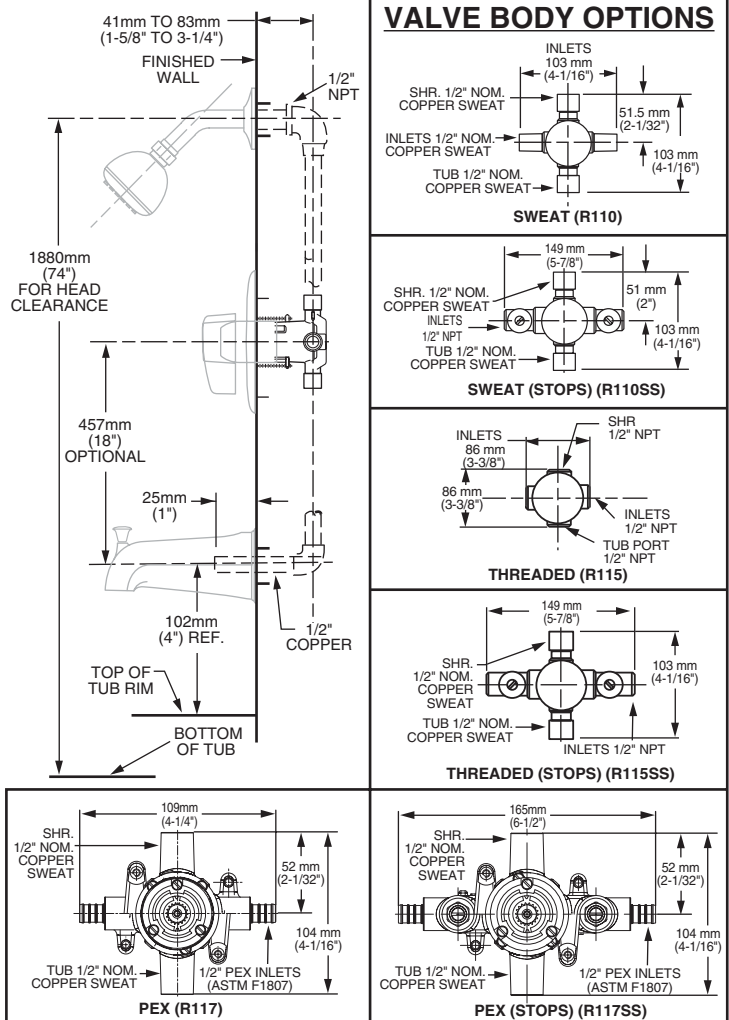

SUGGESTED SPECIFICATION:

Bath/shower fitting shall feature a cast brass body. Shall feature ceramic disc valve cartridge which is capable of back-to-back installation. Fitting shall be equipped with pressure balancing cartridge engineered to eliminate cross flow and avoid failure due to mineral deposits. Shall also feature hot limit safety stop. Fitting shall be: Rough Valve Body - American Standard Model # R11____, Trim Kit - American Standard Model # _____.