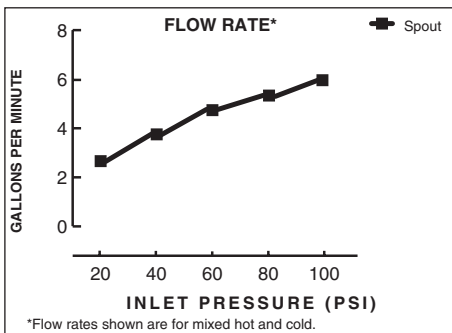

Valve + Trim: Trim Kit & Valve Body Packaged Separately

To order: Specify valve body **and** trim kit desired

Example: R110 - Direct Sweat Valve Body

T215.710 - Hampton Bath/Shower Trim Kit (Porcelain Lever Handle)

CODES AND STANDARDS

These products meet or exceed the following codes and standards:

- ASSE 1016
- ASME A112.18.1
- CSA B 125

• Showerhead with 2.5gpm/9.5L.min. flow restrictor.

VALVES						
	R110	R110SS	R115	R115SS	R117	R117SS
	Direct Sweat Inlets/Outlets	Direct Sweat Inlets/Outlets w/ Screwdriver Stops	Female Thread Inlets/Outlets	Female Thread Inlets/Outlets w/ Screwdriver Stops	PEX Inlets/Direct Sweat Outlets	PEX Inlets/Direct Sweat Outlets w/ Screwdriver Stops

TRIM KITS		Colony*	Tropic	Dazzle	Hampton**	Standard	Town Square	One	Enfield***	Amarilis****	
	B/S	T375.XXX	T038.502	T028.502	T215.7XX	T6181	T555.502	T064.502	T373.5X2	T345.000	
	Shower	T372.XXX	T038.501	T028.501	T212.7XX	T6180	T555.501	T064.501	T373.5X1	T342.000	
	Valve	T371.XXX	T038.500	T028.500	T211.7XX	T6179	T555.500	T064.500	T373.5X0	T341.000	

NOTES:

* COLONY with 2.5 showerhead   with FloWise® showerhead

** HAMPTON

available with choice of three handles.

to order: specify the three digit handle number

ex) T211.710 (valve only trim kit w/ porcelain lever handle)

*** ENFIELD available with lever or cross handle

**** AMARILIS

trim kits are less handles--must be ordered separately.

the following handle kits are available: