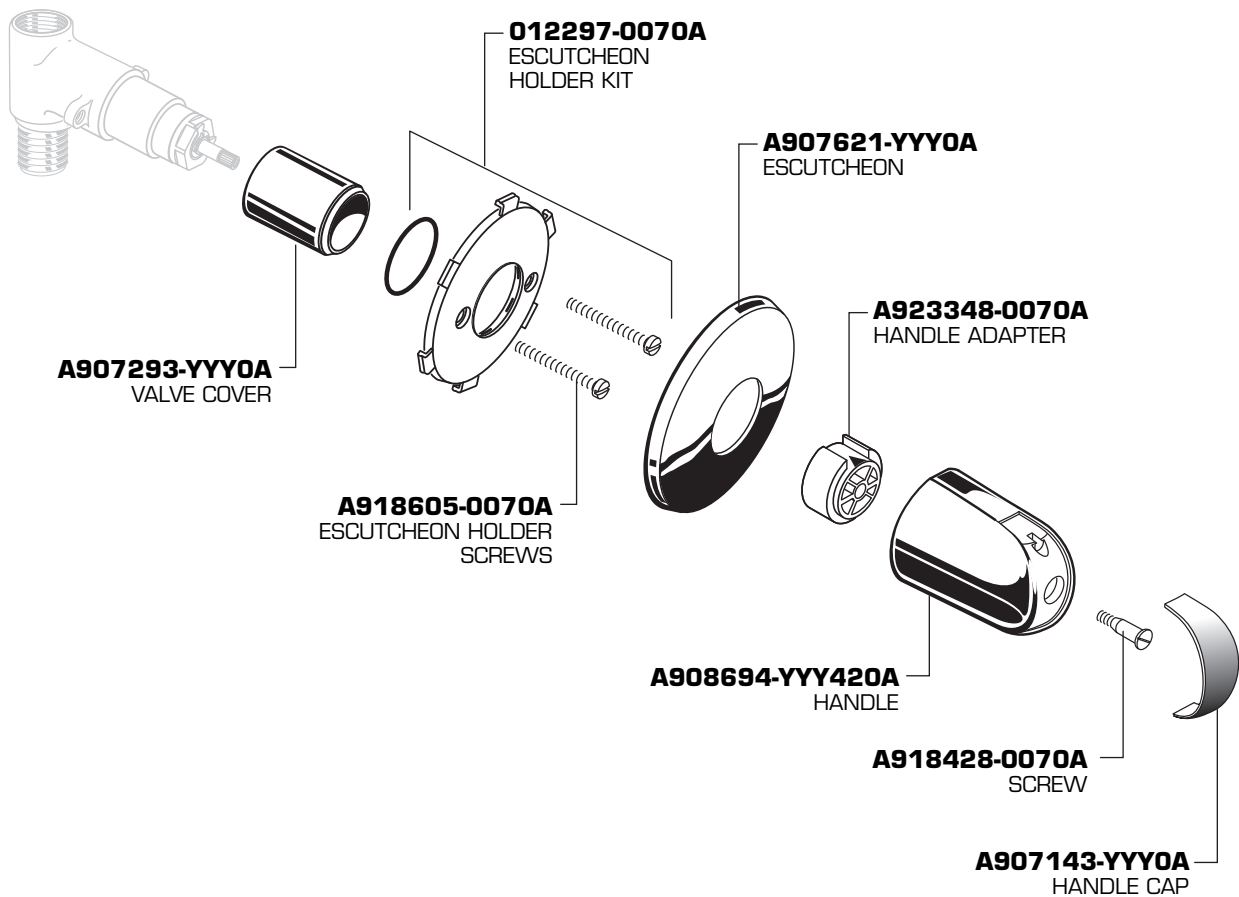

*American Standard*

# CERATHERM ON/OFF VALVE TRIM

MODEL NUMBER

**T203700**

Replace the "YYY" with  
appropriate finish code

CHROME	002
POLISHED BRASS	099
BLACKENED BRONZE	068
SATIN NICKEL	295

HOT LINE FOR HELP  
For toll-free information and answers to your questions, call:  
1 (800) 442-1902  
Weekdays 8:00 a.m. to 6:00 p.m. EST  
IN CANADA 1-800-387-0369 (TORONTO 1-905-306-1093)  
Weekdays 8:00 a.m. to 7:00 p.m. EST  
IN MEXICO 01-800-839-1200