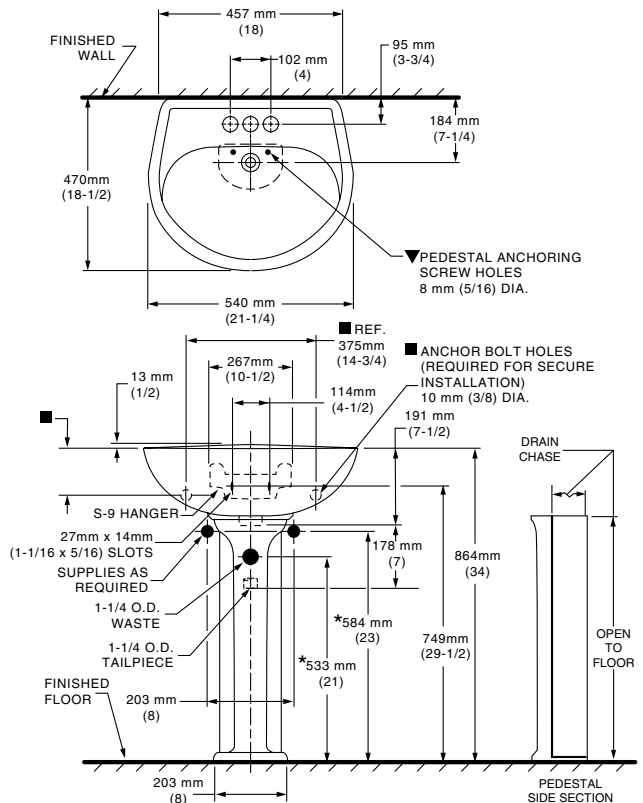

- ❑ **0115.411** Faucet holes on 4" (102mm) centers (Illustrated)
- ❑ **0115.811** Faucet holes on 8" (203mm) centers

**Nominal Dimensions:**

552 x 470 x 864mm  
(21-3/4" x 18-1/2" x 34")

**Separate Components:**

- ❑ **0115.404** Pedestal top 4" (102mm) centers
- ❑ **0115.808** Pedestal top 8" (203mm) centers
- ❑ **731100-400** Pedestal only

**Bowl sizes:**

445mm (17-1/2") wide  
292mm (11-1/2") front to back  
127mm (5-1/2") deep

**NOTES:**  
 \* DIMENSIONS SHOWN FOR LOCATION OF SUPPLIES AND "P" TRAP ARE SUGGESTED.  
 ▼ ANCHOR SCREWS FOR PEDESTAL NOT INCLUDED. INSTALLATION INSTRUCTIONS SUPPLIED WITH LAVATORY.  
 ■ SUITABLE FOR REINFORCEMENT ONLY, ACTUAL DIMENSIONS MUST BE TAKEN FROM FIXTURE.  
 FITTINGS NOT INCLUDED AND MUST BE ORDERED SEPARATELY. PROVIDE SUITABLE REINFORCEMENT FOR ALL WALL SUPPORTS.

**IMPORTANT:** Dimensions of fixtures are nominal and may vary within the range of tolerances established by ANSI Standard A112.19.2. These measurements are subject to change or cancellation. No responsibility is assumed for use of superseded or voided pages.