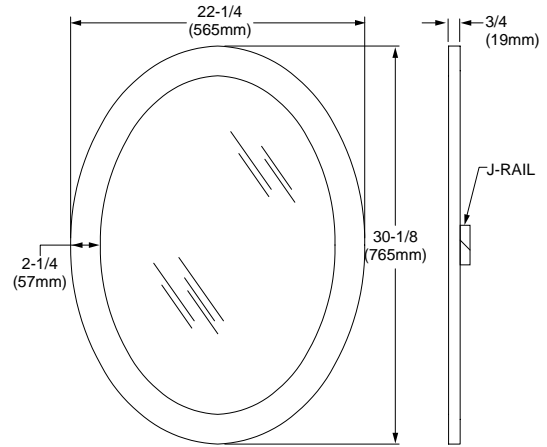

Nominal Dimensions:

19-3/4" x 14" (502 x 356mm)
62" (1575mm) height

9270.101 Brook Oval Mirror

Nominal Dimensions:

22-1/4" x 30-1/8" (656 x 765mm)

- Compliments Brook Console Table
- Select harwood solid frame with maple veneers

9273.101 Brook Rectangular Mirror

Nominal Dimensions:

22" x 34" (559 x 864mm)

- Compliments Brook Console Table
- Select harwood solid frame with maple veneers

9430.100 Brook Apothecary Cabinet.

SEE REVERSE SIDE FOR
ROUGHING-IN DIMENSIONS

<p>To Be Specified</p> <p><input type="checkbox"/> Finish:</p>
--

9270.101 Brook Oval Mirror

9273.101 Brook Rectangular Mirror

NOTES:

These measurements are subject to change or cancellation. No responsibility is assumed for use of superseded or voided pages.

BROOK RECTANGULAR MIRROR 9273.101

BROOK OVAL MIRROR 9270.101

BROOK APOTHECARY CABINET 9430.100