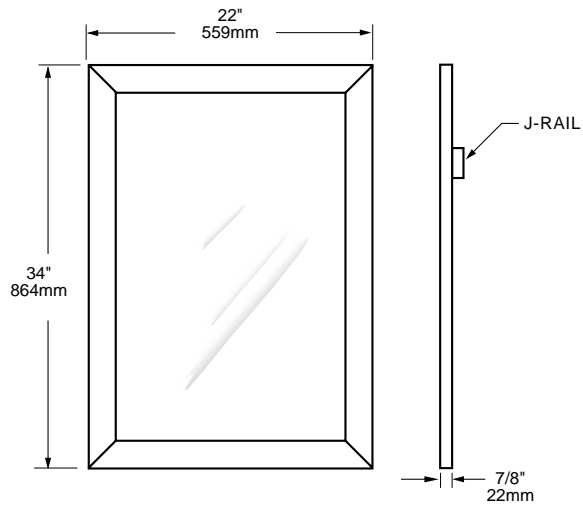

Nominal Dimensions:

19-3/4" x 14" (502 x 356mm)
62" (1575mm) height

9270.101 Brook Oval Mirror

Nominal Dimensions:

22-1/4" x 30-1/8" (656 x 765mm)

- Compliments Brook Console Table
- Select harwood solid frame with maple veneers

9273.101 Brook Rectangular Mirror

Nominal Dimensions:

22" x 34" (559 x 864mm)

- Compliments Brook Console Table
- Select harwood solid frame with maple veneers

9430.100 Brook Apothecary Cabinet.

SEE REVERSE SIDE FOR
ROUGHING-IN DIMENSIONS

<p>To Be Specified</p> <p><input type="checkbox"/> Finish:</p>
--

9270.101 Brook Oval Mirror

9273.101 Brook Rectangular Mirror

NOTES:

These measurements are subject to change or cancellation. No responsibility is assumed for use of superseded or voided pages.