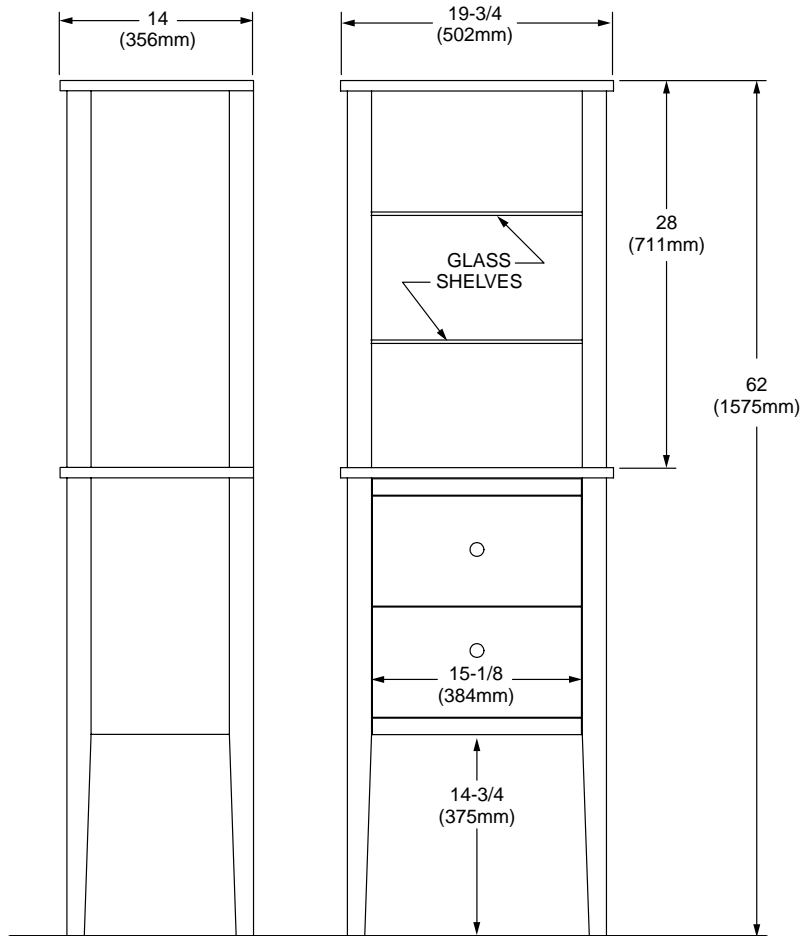

Nominal Dimensions:

19-3/4" x 14" (502 x 356mm)
62" (1575mm) height

9270.101 Brook Oval Mirror

Nominal Dimensions:

22-1/4" x 30-1/8" (656 x 765mm)

- Compliments Brook Console Table
- Select harwood solid frame with maple veneers

9273.101 Brook Rectangular Mirror

Nominal Dimensions:

22" x 34" (559 x 864mm)

- Compliments Brook Console Table
- Select harwood solid frame with maple veneers

9430.100 Brook Apothecary Cabinet.

SEE REVERSE SIDE FOR
ROUGHING-IN DIMENSIONS

<p>To Be Specified</p> <p><input type="checkbox"/> Finish:</p>
--

9270.101 Brook Oval Mirror

9273.101 Brook Rectangular Mirror

NOTES:

These measurements are subject to change or cancellation. No responsibility is assumed for use of superseded or voided pages.

BROOK RECTANGULAR MIRROR 9273.101

BROOK OVAL MIRROR 9270.101

BROOK APOTHECARY CABINET 9430.100