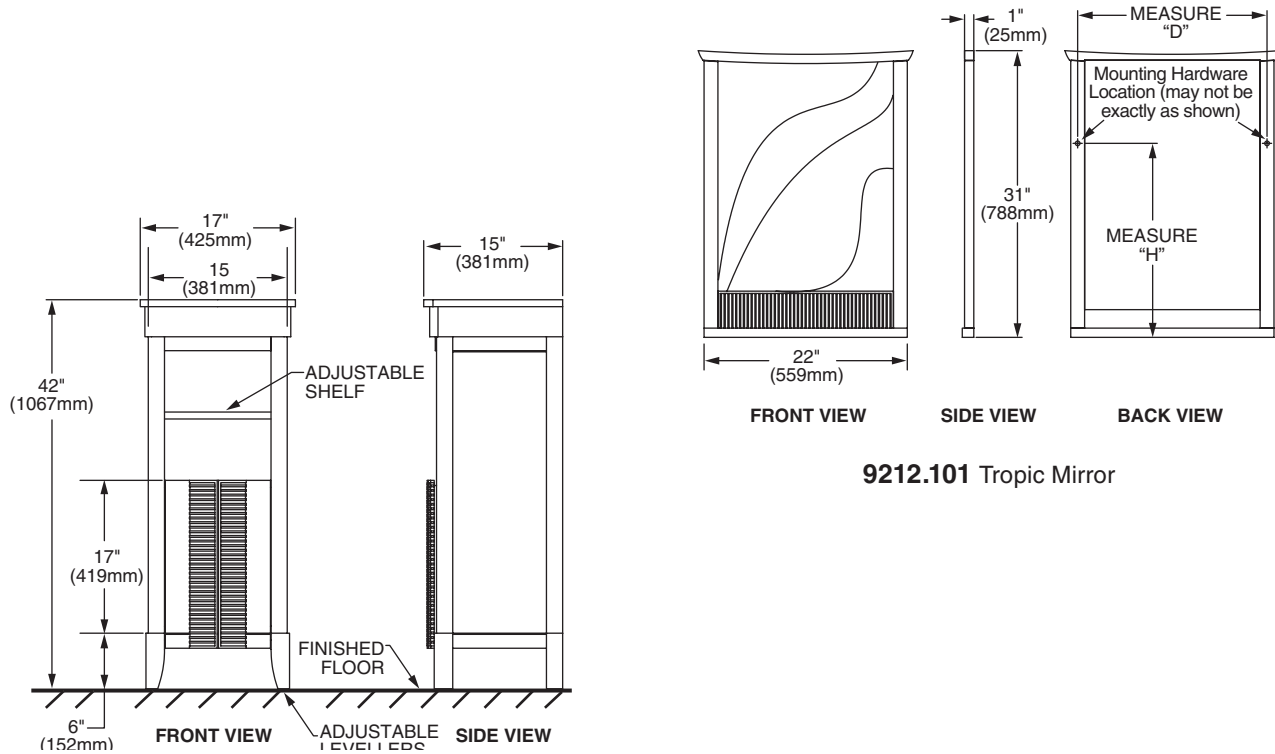

Nominal Dimensions:

23-1/4" x 1-1/4" (591 x 32mm)

31" height (787mm)

9212.101 Tropic Mirror

☐ **9212.200 Tropic Demi-Apothecary**

- Traditional style with Asian flair
- Constructed of poplar solids and birch veneers
- Matching Rattan door pulls included

Nominal Dimensions:

16-3/4" x 15" (425 x 381mm)

42" height (1067mm)

9212.200 Tropic Demi-Apothecary

☐ **9212.300 Tropic Wall Console**

- Constructed of poplar solids and birch veneers
- Matching Rattan door pulls included

Nominal Dimensions:

48" x 12" (1219 x 305mm)

36" height (914mm)

9212.300 Tropic Wall Console

Nutmeg

SEE REVERSE SIDE FOR
ROUGHING-IN DIMENSIONS

9212.200 Tropic Demi-Apothecary

NOTES:

PROVIDE SUITABLE REINFORCEMENT FOR ALL WALL SUPPORTS.

IMPORTANT: Dimensions of fixtures are nominal and may vary within the range of tolerances established by ANSI Standard A112.19.2. These measurements are subject to change or cancellation. No responsibility is assumed for use of superseded or voided pages.