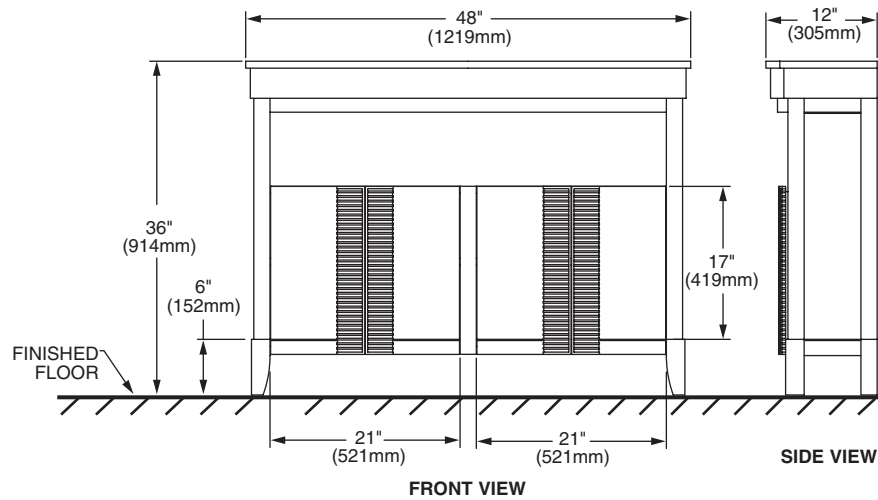

Nominal Dimensions:

23-1/4" x 1-1/4" (591 x 32mm)

31" height (787mm)

9212.101 Tropic Mirror

☐ **9212.200 Tropic Demi-Apothecary**

- Traditional style with Asian flair
- Constructed of poplar solids and birch veneers
- Matching Rattan door pulls included

Nominal Dimensions:

16-3/4" x 15" (425 x 381mm)

42" height (1067mm)

9212.200 Tropic Demi-Apothecary

☐ **9212.300 Tropic Wall Console**

- Constructed of poplar solids and birch veneers
- Matching Rattan door pulls included

Nominal Dimensions:

48" x 12" (1219 x 305mm)

36" height (914mm)

9212.300 Tropic Wall Console

Nutmeg

SEE REVERSE SIDE FOR
ROUGHING-IN DIMENSIONS

9212.200 Tropic Demi-Apothecary

NOTES:

PROVIDE SUITABLE REINFORCEMENT FOR ALL WALL SUPPORTS.

IMPORTANT: Dimensions of fixtures are nominal and may vary within the range of tolerances established by ANSI Standard A112.19.2. These measurements are subject to change or cancellation. No responsibility is assumed for use of superseded or voided pages.