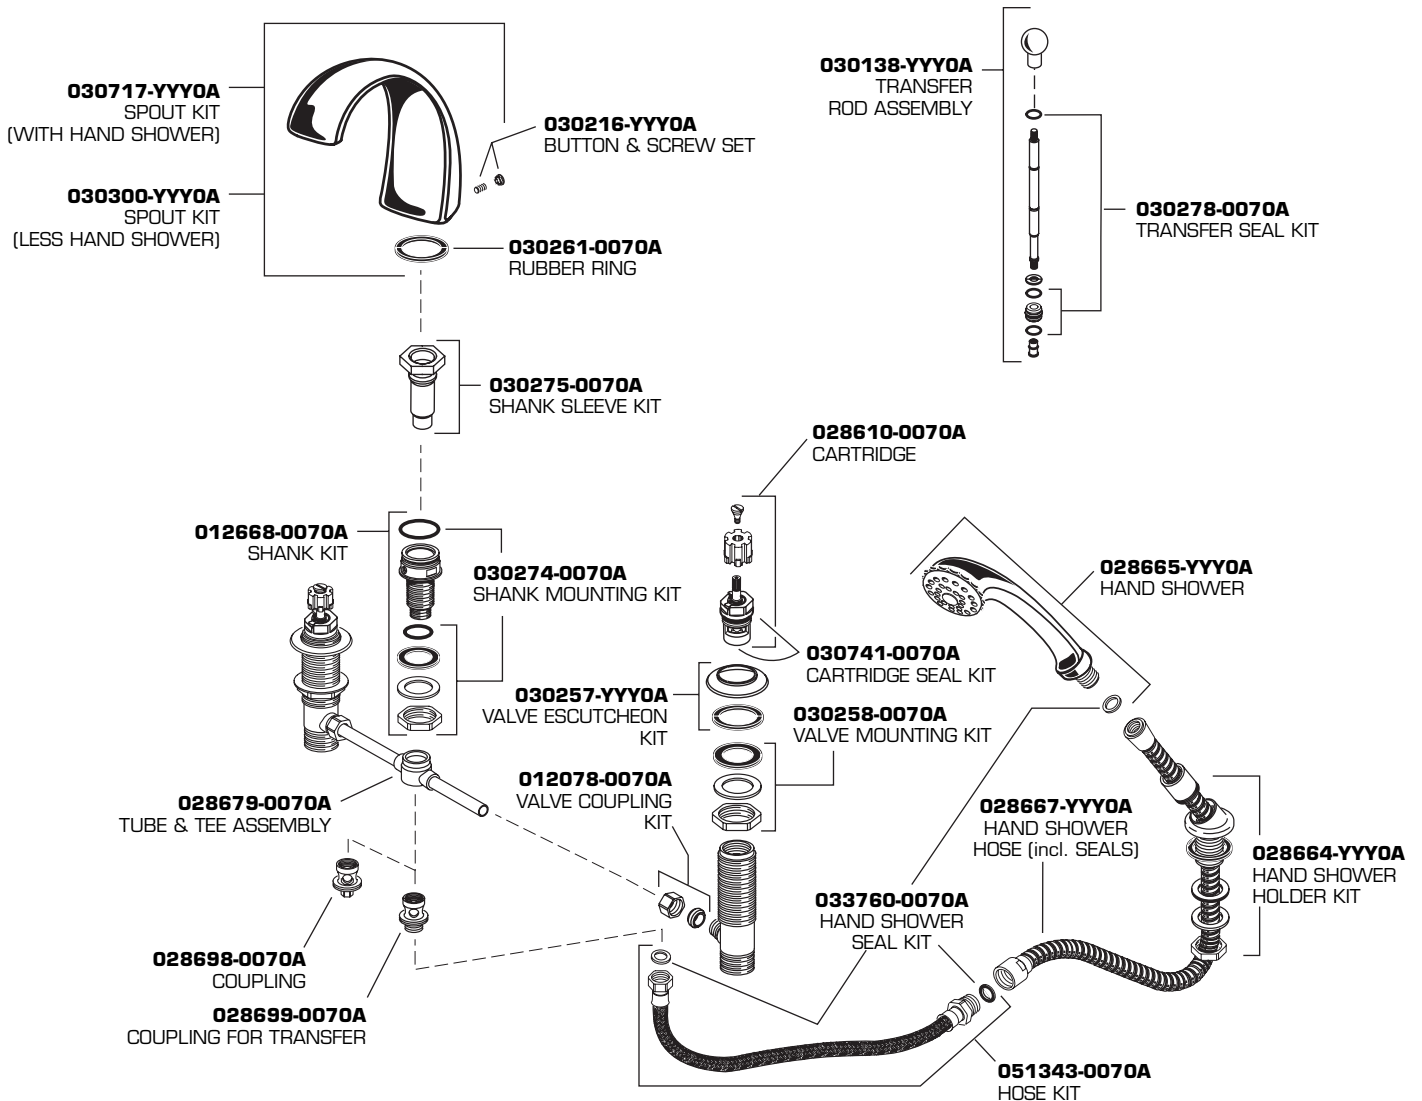

Replace the "YYY" with appropriate finish code

CHROME	002
WHITE	020
BLK. NICKEL/BRASS	062
BACK SMITH (PVD)	078
POLISHED BRASS	099
SATIN/CHROME	221
SATIN NICKEL	295
SATIN/BRASS	297
CHROME/BRASS	299

## LEXINGTON

### DECK-MOUNT BATH FILLER

#### MODEL NUMBERS

**8970 SERIES**  
**8971 SERIES**