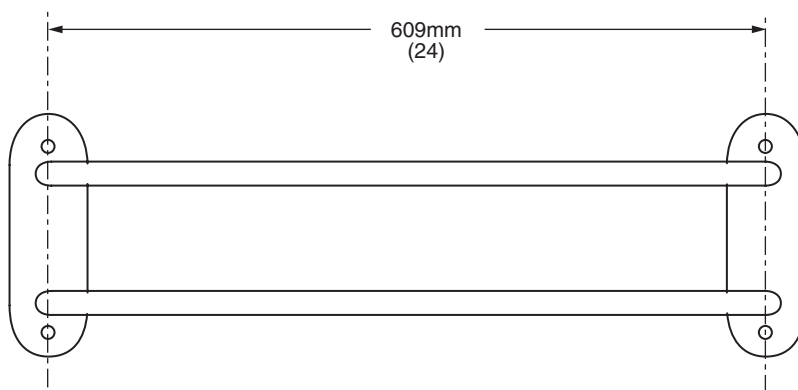

MODEL NUMBER:

☐ **8040.300 24" Towel Shelf with Towel Bar**

Available Finishes

.002	Polished Chrome
.099	Polished Brass
.295	Satin Nickel

PRODUCT FEATURES:

Heavy duty construction: Highest quality materials for durability & long life.

Semi - Concealed Mounting

Materials of Construction: Towel bar and frame tube - 1.0 mm thick brass.

Easy to Install

Choice of Finishes: Polished Chrome, Polished Brass and Satin Nickel.

SUGGESTED SPECIFICATION:

24" Towel Shelf with Towel Bar shall feature heavy - duty construction. Shall feature semi - concealed mounting. 24" Towel Bar tube shall be 1.0 mm thick brass. Towel Shelf with Towel Bar shall be American Standard Model # 8040.300.____.