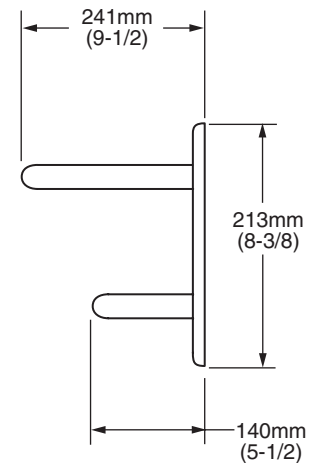

MODEL NUMBER:

☐ **8040.300 24" Towel Shelf with Towel Bar**

Available Finishes

.002	Polished Chrome
.099	Polished Brass
.295	Satin Nickel

PRODUCT FEATURES:

Heavy duty construction: Highest quality materials for durability & long life.

Semi - Concealed Mounting

Materials of Construction: Towel bar and frame tube - 1.0 mm thick brass.

Easy to Install

Choice of Finishes: Polished Chrome, Polished Brass and Satin Nickel.

SUGGESTED SPECIFICATION:

24" Towel Shelf with Towel Bar shall feature heavy - duty construction. Shall feature semi - concealed mounting. 24" Towel Bar tube shall be 1.0 mm thick brass. Towel Shelf with Towel Bar shall be American Standard Model # 8040.300.____.