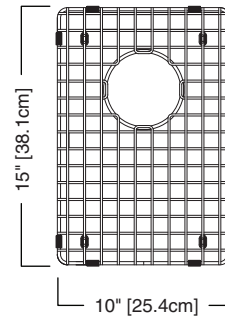

**STAINLESS STEEL BOTTOM GRID**

- ☐ Polished stainless with black poly feet and side bumpers

**Nominal Dimensions:**  
10" x 15" x 1"

**IMPORTANT:** These measurements are subject to change or cancellation.  
No responsibility is assumed for use of superseded or voided leaflet.