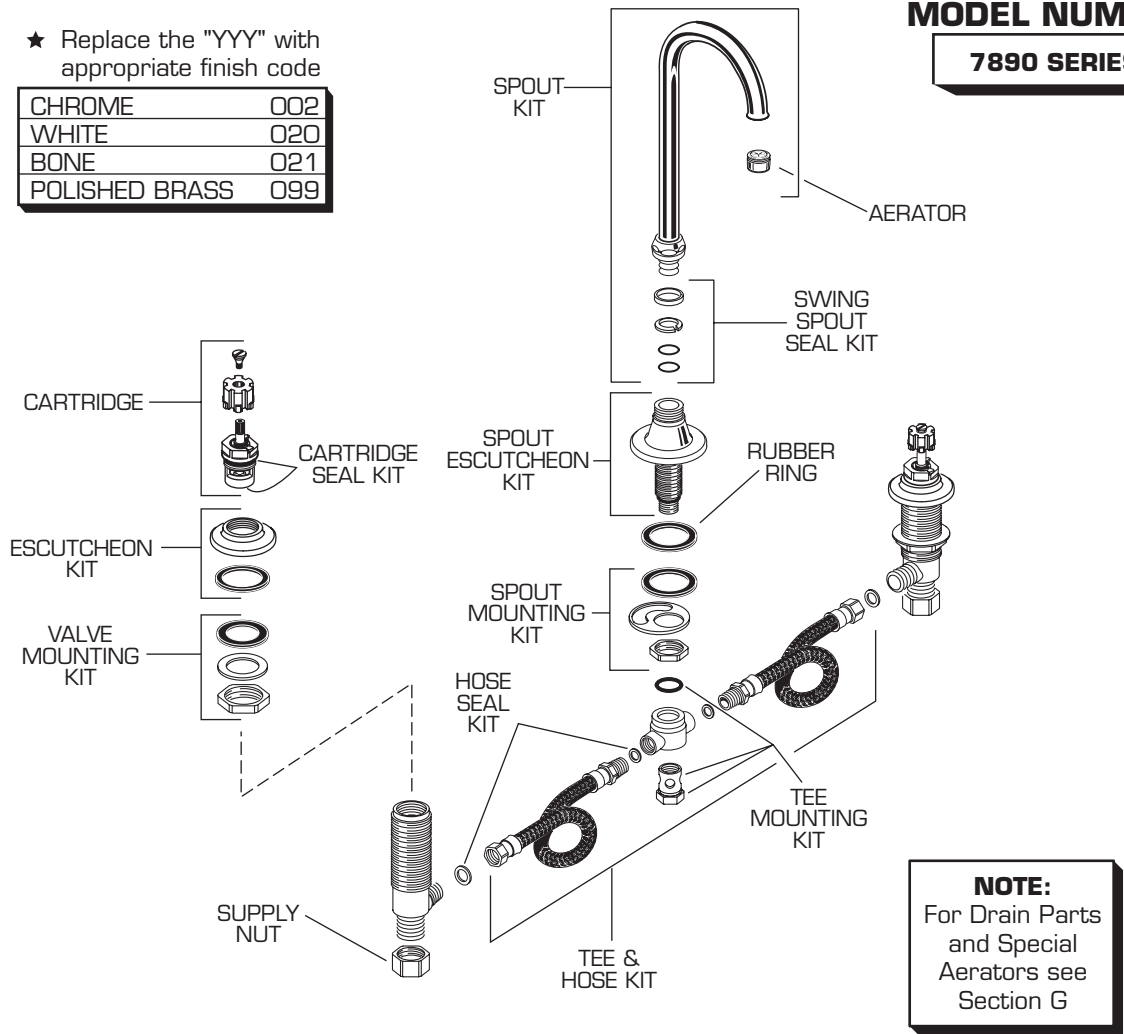

## WIDE-SPREAD BAR SINK FAUCET WITH SWING SPOUT MODEL NUMBERS

**7890 SERIES**

★ Replace the "YYY" with appropriate finish code

CHROME	002
WHITE	020
BONE	021
POLISHED BRASS	099

REPAIR PARTS	DESCRIPTION	PART NUMBER ★	PKG QTY
Handles	See Heritage-Amarilis Handles in Section E		
Spouts	Swing Spout Kit	012088-YYYOA	1
Faucet Parts	Cartridge	028610-0070A	1
	Cartridge Seal Kit	030741-0070A	1
	Hose Seal Kit (4 Pieces)	033759-0070A	1 Set
	Valve Mounting Kit	030258-0070A	1
	Escutcheon Kit	030257-YYYOA	1
	Tee Mounting Kit	033757-0070A	1
	Tee & Hose Kit	012110-0070A	1 Set
	Supply Nut (Brass)	024220-0070A	2
	Spout Mounting Kit	030256-0070A	1
	Swing Spout Seal Kit	012087-0070A	1 Set
	Spout Escutcheon Kit	012123-YYYOA	1
	Aerator, Female	066108-YYYOA	1
	Rubber Ring	012669-0070A	1