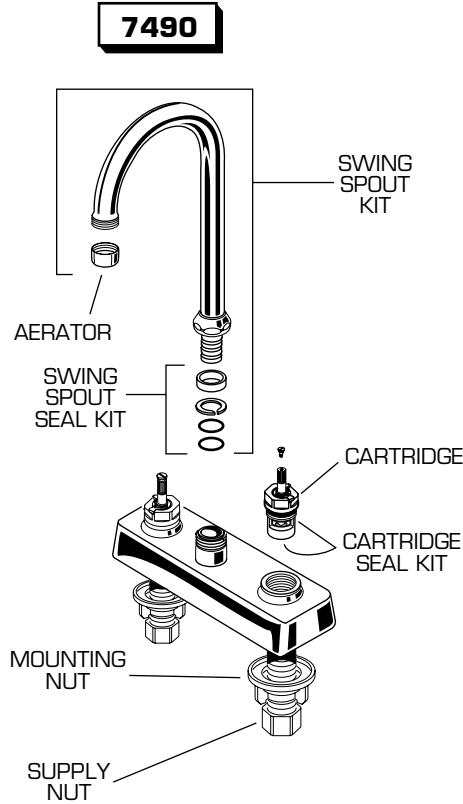

SINGLE-HOLE & CENTERSET BAR/PANTRY FITTINGS WITH SWING SPOUT MODEL NUMBERS

**7100 SERIES
7490 SERIES**

★ Replace the "YYY" with appropriate finish code

CHROME	002
WHITE	020
BONE	021
POL. BRASS	099

REPAIR PARTS	DESCRIPTION	PART NUMBER ★	PKG QTY
Handles	See Heritage-Amarilis Handles in Section E		
Faucet Parts	Cartridge	028610-0070A	1
	Cartridge Seal Kit	030741-0070A	1
	Mounting Kit (7100)	012094-0070A	1
	Swing Spout Kit	012088-YYY0A	1
	Swing Spout Seal Kit	012087-0070A	1 Set
	Aerator	066108-YYY0A	1
	Supply Nut (Brass)	024220-0070A	2
	Mounting Nut (7490)	065800-0070A	2
	Rubber Ring	012671-0070A	1