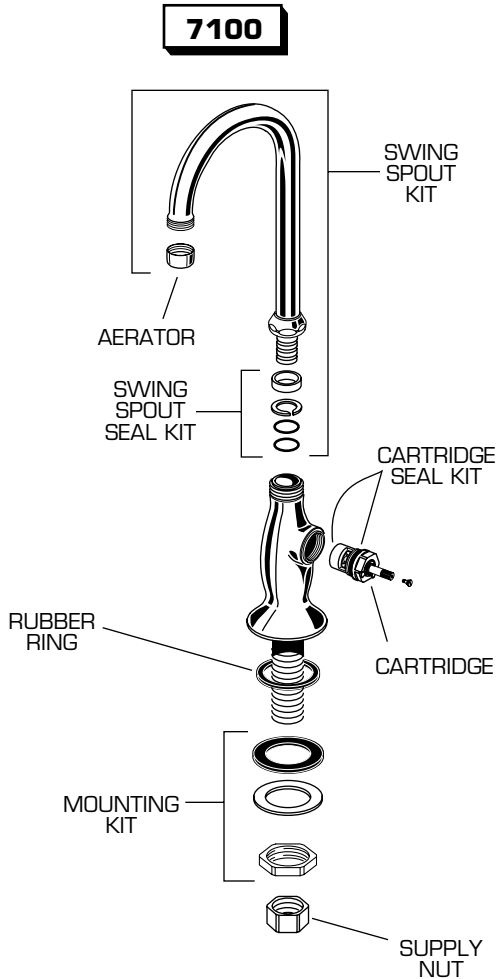

SINGLE-HOLE & CENTERSET BAR/PANTRY FITTINGS WITH SWING SPOUT MODEL NUMBERS

**7100 SERIES
7490 SERIES**

★ Replace the "YYY" with appropriate finish code

CHROME	002
WHITE	020
BONE	021
POL. BRASS	099

REPAIR PARTS	DESCRIPTION	PART NUMBER ★	PKG QTY
Handles	See Heritage-Amarilis Handles in Section E		
Faucet Parts	Cartridge	028610-0070A	1
	Cartridge Seal Kit	030741-0070A	1
	Mounting Kit (7100)	012094-0070A	1
	Swing Spout Kit	012088-YYY0A	1
	Swing Spout Seal Kit	012087-0070A	1 Set
	Aerator	066108-YYY0A	1
	Supply Nut (Brass)	024220-0070A	2
	Mounting Nut (7490)	065800-0070A	2
	Rubber Ring	012671-0070A	1