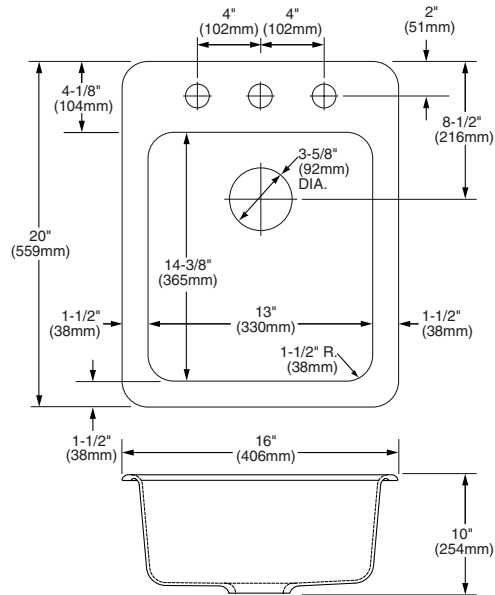

**16" x 20" ISLAND SINK**

- Self-rimming, single-bowl bar sink
- Deep bowl makes perfect companion kitchen sink

**7085.803**

Enameled cast iron, self-rimming, single-bowl bar sink with three faucet holes on 8" center

**Bowl Size:**

508mm (20") width  
406mm (16") length  
254mm (10") deep  
51 lbs., cubes 2.84

Faucet shown, not included.

**To Be Specified:**

- Color:  White Heat  Black  Biscuit
- Faucet:
- Faucet Finish:
- Supplies:
- 1-1/2" Trap:

**Notes:**

Strainer Outlet 89mm (3-1/2")  
Counter Cut Out 356 x 457mm  
(14" x 18")  
with 25mm (1") radius corners

American Standard assumes no responsibility or liability for local or state regulations which deviate from national standards. It shall be the responsibility of the installer to comply with local codes and standards prior to installation of any American Standard product.

FAUCETS ARE NOT INCLUDED. ALL FIXTURE DIMENSIONS ARE NOMINAL AND MAY VARY WITHIN THE RANGE OF TOLERANCES ESTABLISHED BY ASME/ANSI STANDARDS, A112.19.1M. ALL MEASUREMENTS SHOWN ARE SUBJECT TO CHANGE OR CANCELLATION.