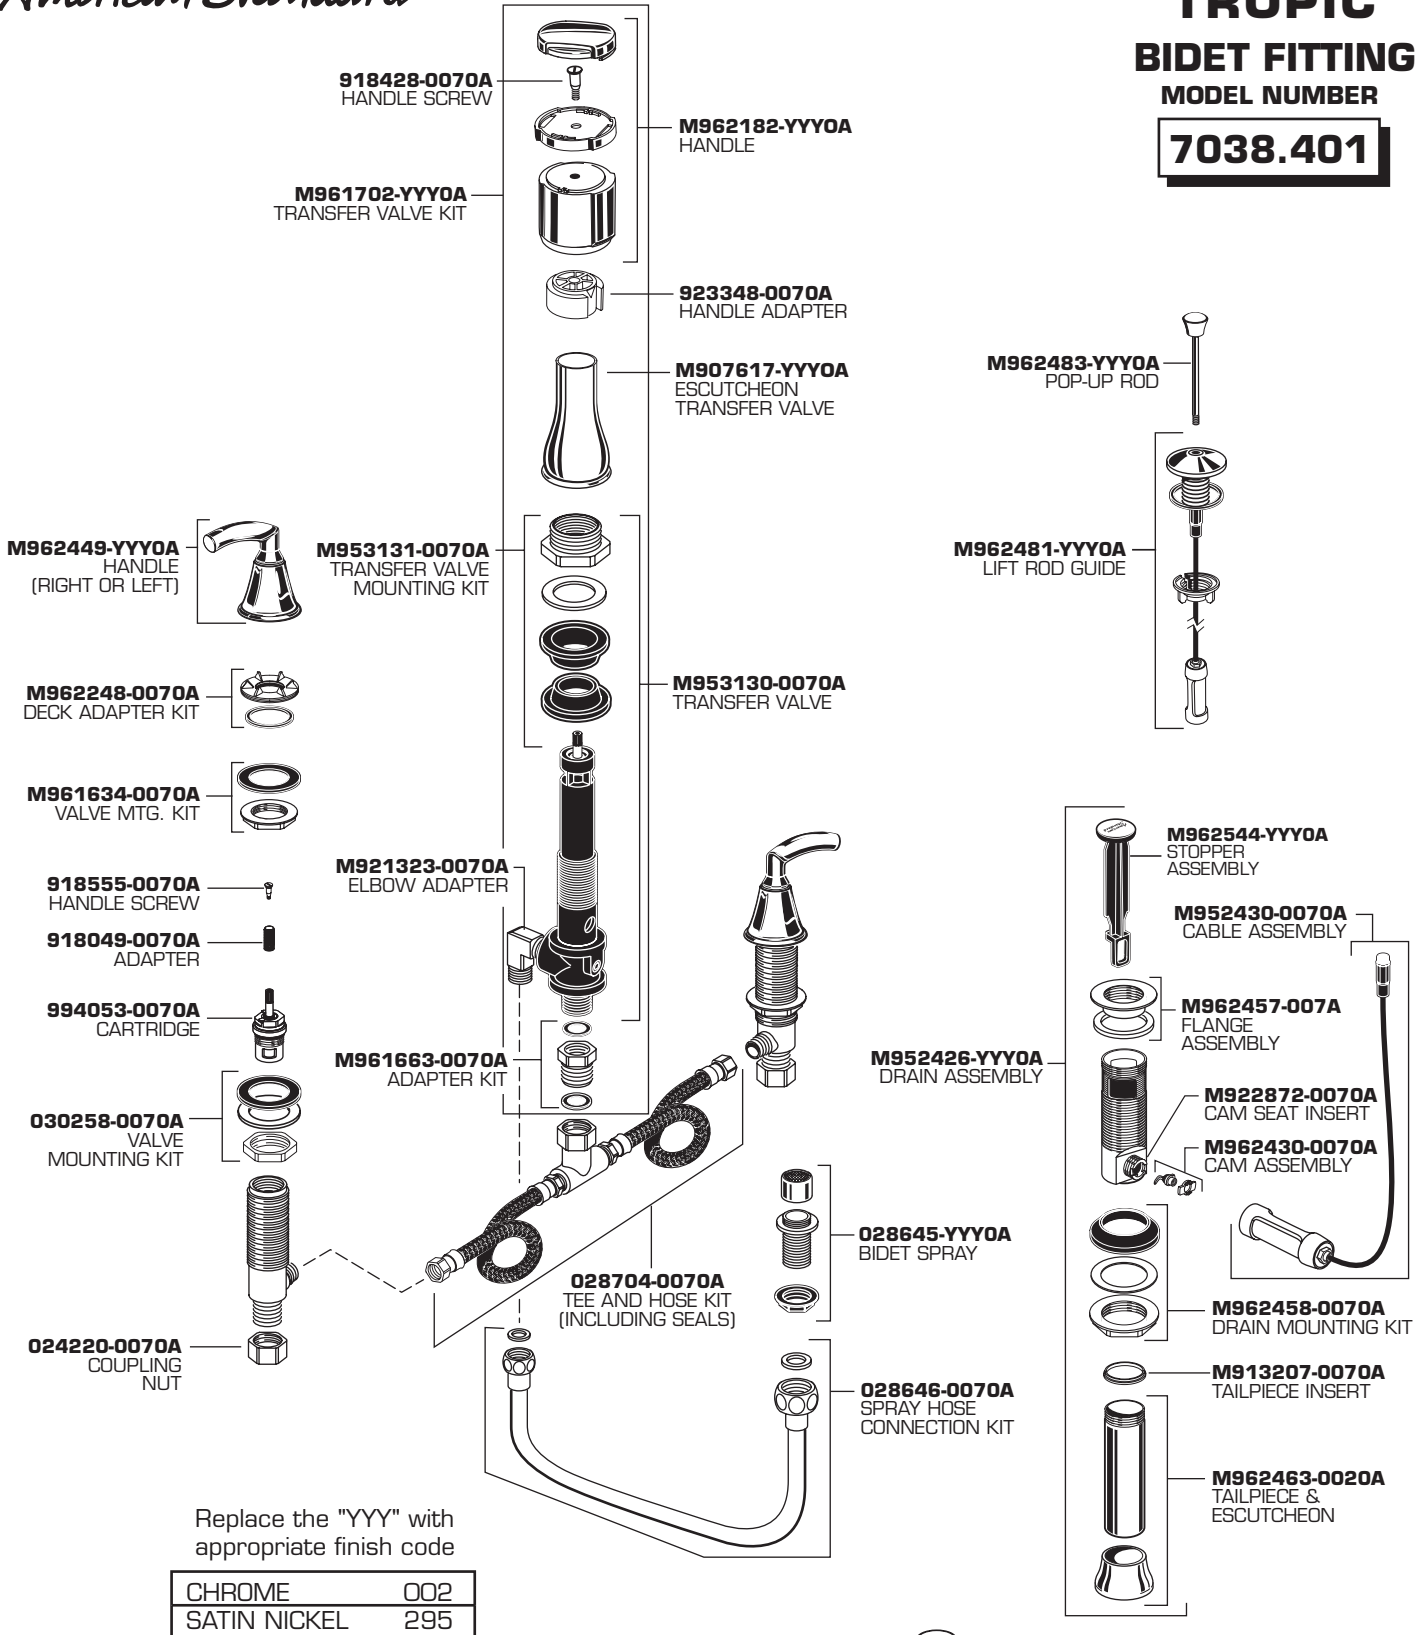

## TROPIC BIDET FITTING MODEL NUMBER **7038.400**

**HOT LINE FOR HELP**  
For toll-free information and answers to your questions, call:  
1 (800) 442-1902  
Weekdays 8:00 a.m. to 8:00 p.m. EST  
IN CANADA 1-800-387-0369 (TORONTO 1-905-306-1093)  
Weekdays 8:00 a.m. to 7:00 p.m. EST  
IN MEXICO 01-800-839-12-00

## TROPIC BIDET FITTING MODEL NUMBER

**7038.401**

Replace the "YYY" with appropriate finish code

CHROME	002
SATIN NICKEL	295