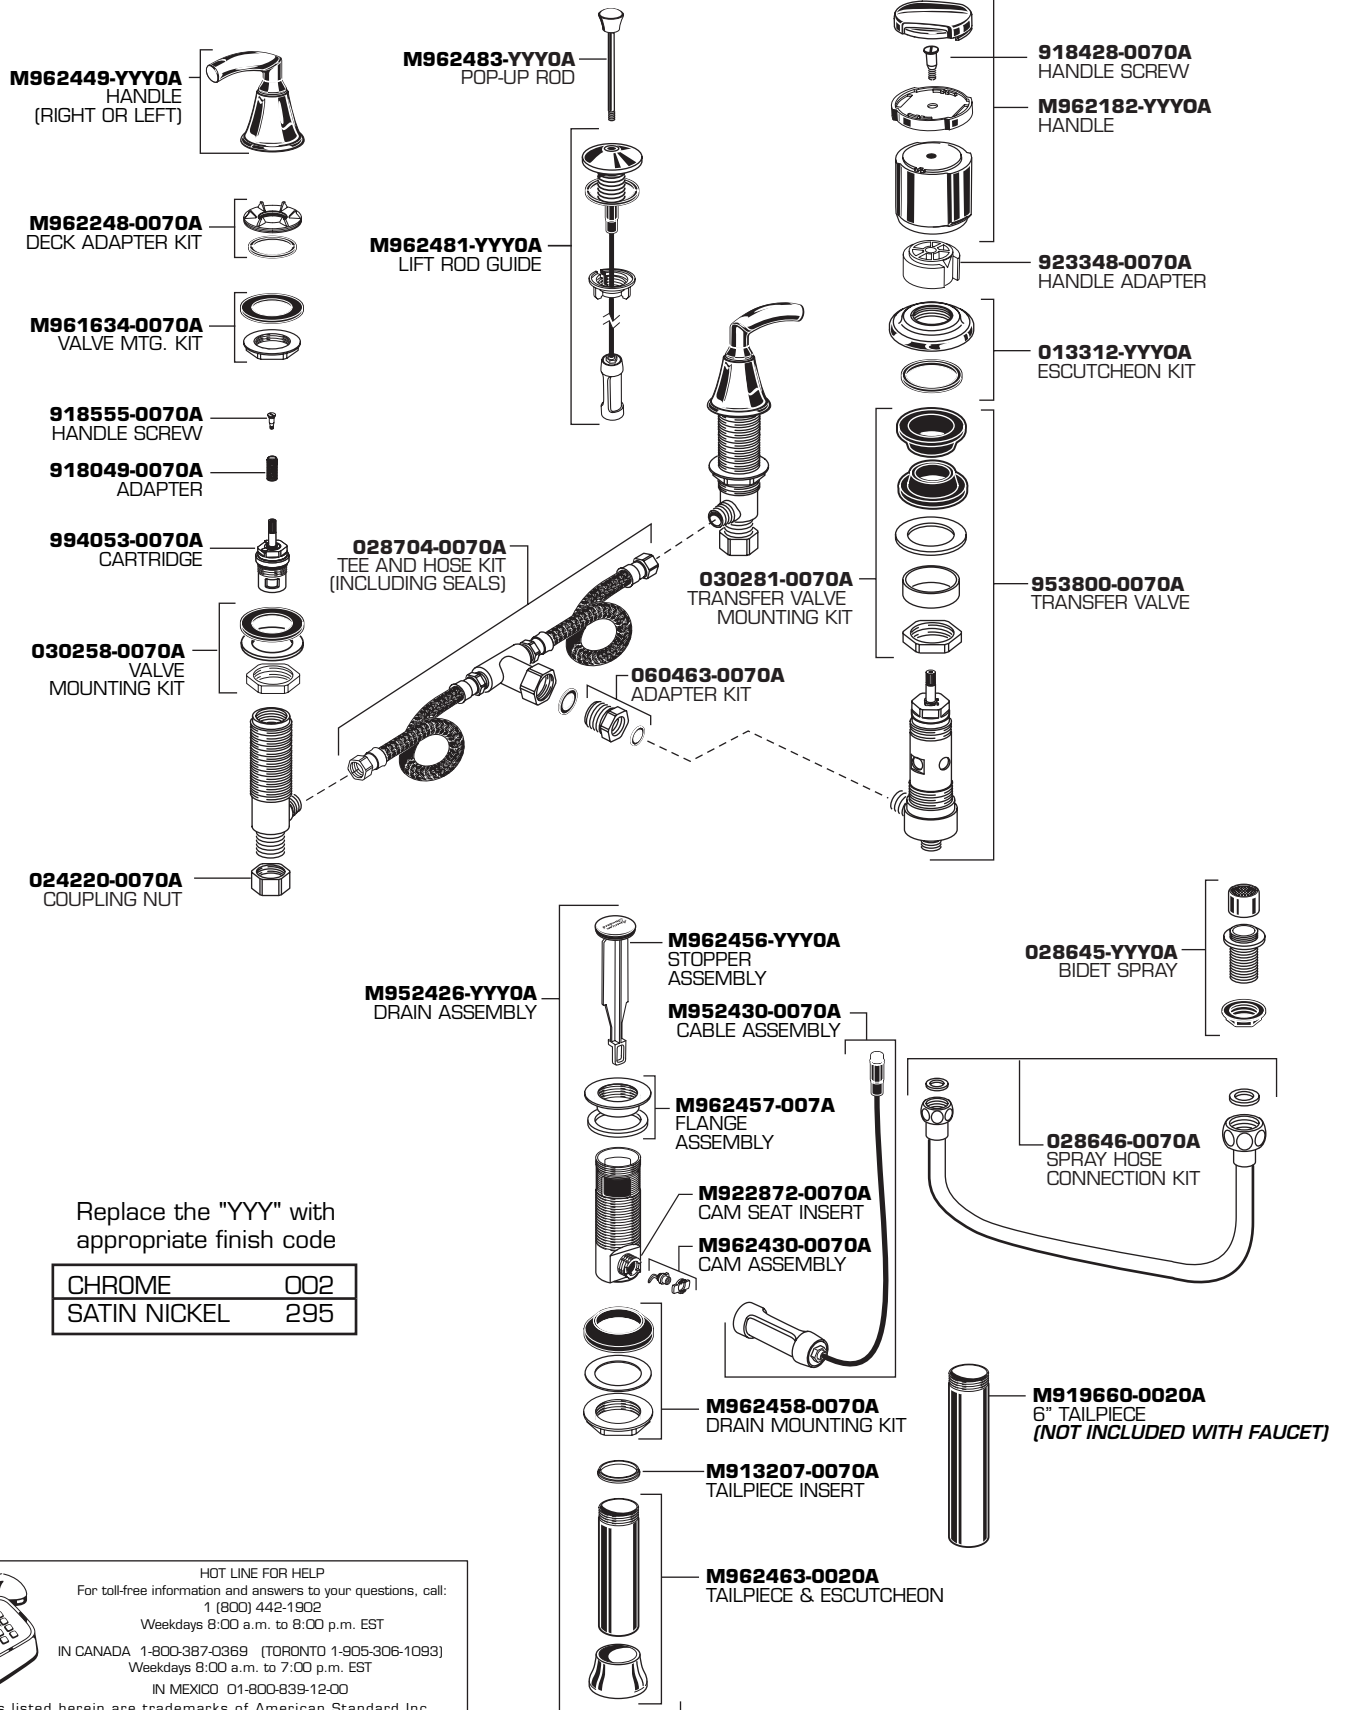

TROPIC BIDET FITTING MODEL NUMBER **7038.400**

HOT LINE FOR HELP
For toll-free information and answers to your questions, call:
1 (800) 442-1902
Weekdays 8:00 a.m. to 8:00 p.m. EST
IN CANADA 1-800-387-0369 (TORONTO 1-905-306-1093)
Weekdays 8:00 a.m. to 7:00 p.m. EST
IN MEXICO 01-800-839-12-00

Product names listed herein are trademarks of American Standard Inc.
© American Standard Inc. 2002

M968893