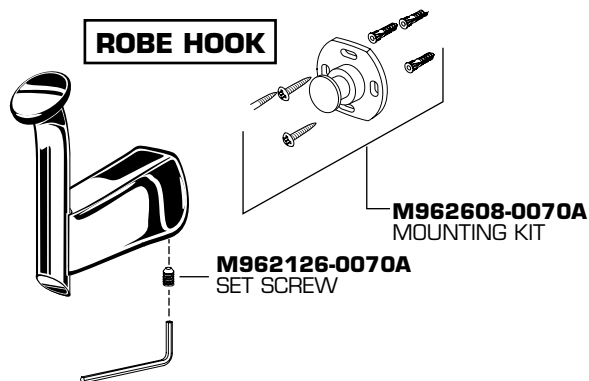

American Standard

GREEN TEA ACCESSORIES

TOWEL RING
TISSUE HOLDER
ROBE HOOK
DOUBLE ROBE HOOK

MODEL NUMBERS

7010.190
7010.210
7010.211
7010.230

TOWEL RING

ROBE HOOK

DOUBLE ROBE HOOK

TISSUE HOLDER

Replace the "YYY" with appropriate finish code

CHROME	002
STAINLESS STEEL	075

M968630 Rev. 1.1

HOT LINE FOR HELP

For toll-free information and answers to your questions, call:
1-800-442-1902
Weekdays 8:00 a.m. to 6:00 p.m. EST
IN CANADA 1-800-387-0369 (TORONTO 1-905-306-1093)
Weekdays 8:00 a.m. to 7:00 p.m. EST
IN MEXICO 01-800-839-12-00