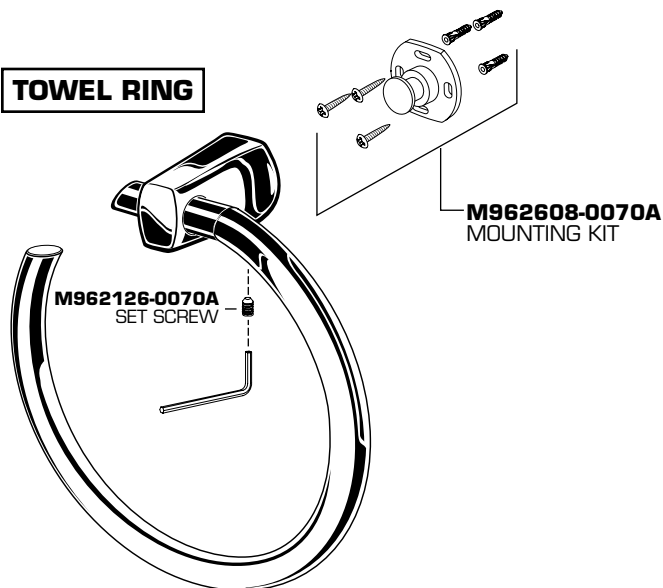

American Standard

GREEN TEA ACCESSORIES

TOWEL RING
TISSUE HOLDER
ROBE HOOK
DOUBLE ROBE HOOK

MODEL NUMBERS

7010.190
7010.210
7010.211
7010.230

TOWEL RING

ROBE HOOK

DOUBLE ROBE HOOK

TISSUE HOLDER

Replace the "YYY" with appropriate finish code

CHROME	002
STAINLESS STEEL	075

M968630 Rev. 1.1

HOT LINE FOR HELP

For toll-free information and answers to your questions, call:
1-800-442-1902
Weekdays 8:00 a.m. to 6:00 p.m. EST
IN CANADA 1-800-387-0369 (TORONTO 1-905-306-1093)
Weekdays 8:00 a.m. to 7:00 p.m. EST
IN MEXICO 01-800-839-12-00