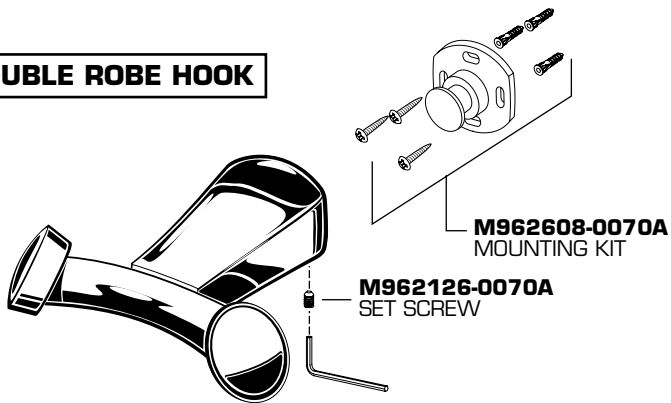

American Standard

GREEN TEA ACCESSORIES

TOWEL RING
TISSUE HOLDER
ROBE HOOK
DOUBLE ROBE HOOK

MODEL NUMBERS

7010.190
7010.210
7010.211
7010.230

TOWEL RING

ROBE HOOK

DOUBLE ROBE HOOK

TISSUE HOLDER

Replace the "YYY" with appropriate finish code

CHROME	002
STAINLESS STEEL	075

M968630 Rev. 1.1

HOT LINE FOR HELP

For toll-free information and answers to your questions, call:
1-800-442-1902
Weekdays 8:00 a.m. to 6:00 p.m. EST
IN CANADA 1-800-387-0369 (TORONTO 1-905-306-1093)
Weekdays 8:00 a.m. to 7:00 p.m. EST
IN MEXICO 01-800-839-12-00