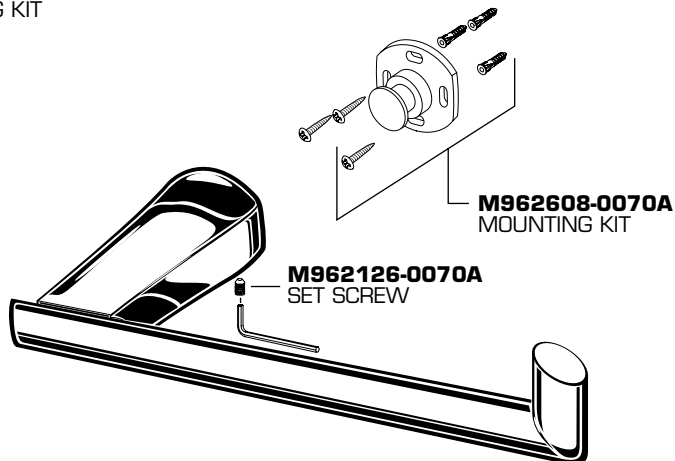

American Standard

GREEN TEA ACCESSORIES

TOWEL RING
TISSUE HOLDER
ROBE HOOK
DOUBLE ROBE HOOK

MODEL NUMBERS

7010.190
7010.210
7010.211
7010.230

TOWEL RING

ROBE HOOK

DOUBLE ROBE HOOK

TISSUE HOLDER

Replace the "YYY" with appropriate finish code

CHROME	002
STAINLESS STEEL	075

M968630 Rev. 1.1

HOT LINE FOR HELP

For toll-free information and answers to your questions, call:
1-800-442-1902
Weekdays 8:00 a.m. to 6:00 p.m. EST
IN CANADA 1-800-387-0369 (TORONTO 1-905-306-1093)
Weekdays 8:00 a.m. to 7:00 p.m. EST
IN MEXICO 01-800-839-12-00