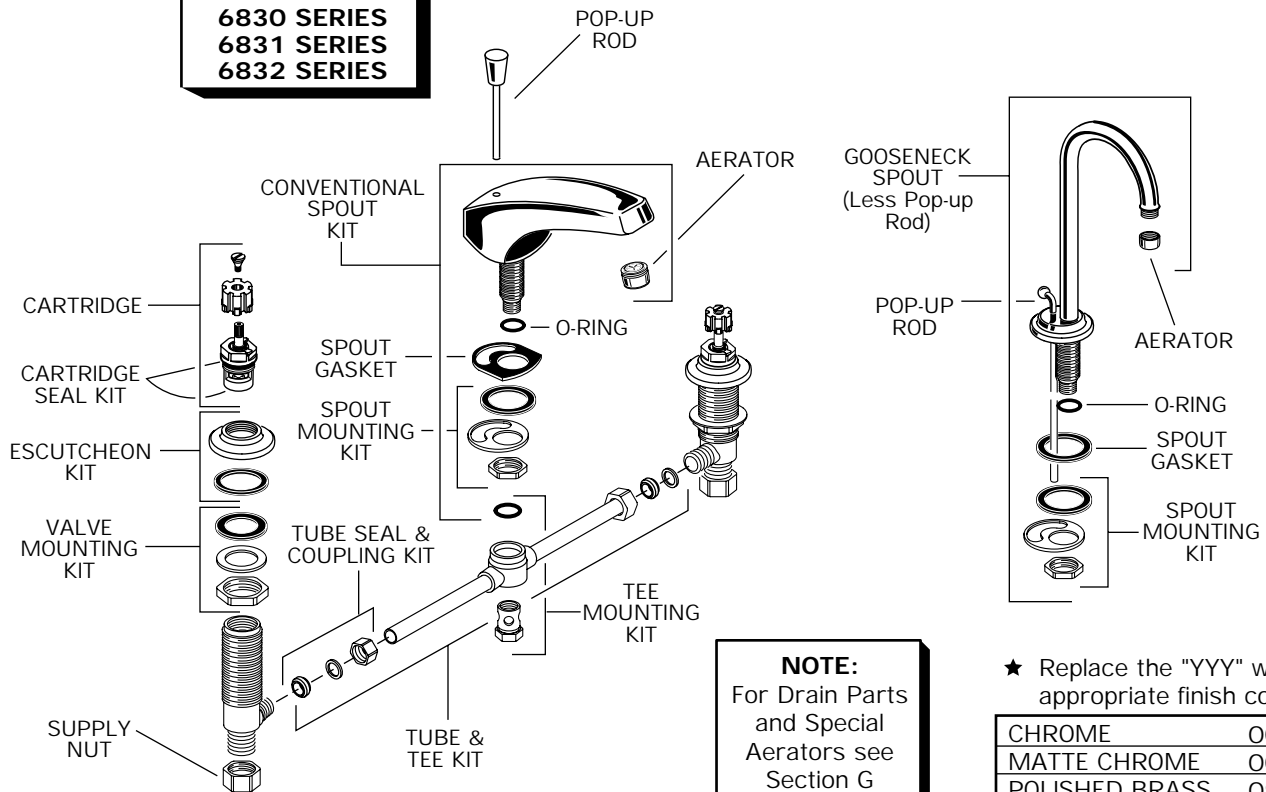

**WIDE-SPREAD LAVATORY FAUCET
WITH RIGID CONNECTIONS
MODEL NUMBERS**

**6801 SERIES
6802 SERIES
6830 SERIES
6831 SERIES
6832 SERIES**

NOTE:
For Drain Parts
and Special
Aerators see
Section G

★ Replace the "YYY" with
appropriate finish code

CHROME	002
MATTE CHROME	003
POLISHED BRASS	099

REPAIR PARTS	DESCRIPTION	PART NUMBER ★	PKG QTY	BULK QTY
Handles	See Heritage-Amarilis Handles in Section E			
Spouts	Conventional Spout (less Drain)	012684-YYYOA	1	-
	Conventional Spout (with Drain)	012683-YYYOA	1	-
	Gooseneck Spout (less Drain)	012124-YYYOA	1	-
	Gooseneck Spout (with Drain)	012128-0020A	1	-
Faucet Parts	Cartridge	028610-0070A	1	25
	Cartridge Seal Kit	030741-0070A	1	-
	Valve Mounting Kit	030258-0070A	1	-
	Valve Escutcheon Kit	030257-YYYOA	1	-
	Tee Mounting Kit	033757-0070A	1	-
	Tube & Tee Kit (8" Centers)	012111-0070A	1	-
	Tube & Tee Kit (12" Centers)	066064-0070A	1	-
	Tube Seal & Coupling Kit	012112-0070A	1	-
	Supply Nut (Brass)	024220-0070A	2	-
	*O-Ring	912711-0070A	1	-
	Spout Mounting Kit	030256-0070A	1	-
	Aerator (Conventional Spout)	066070-YYYOA	1	-
	Aerator (Gooseneck Spout)	066108-YYYOA	1	-
	Spout Gasket (Conventional Spout)	028757-0070A	1	-
	Spout Gasket (Gooseneck Spout)	012669-0070A	1	-
	Pop-up Rod (Conventional Spout)	028617-YYYOA	1	-
	Pop-up Rod (Gooseneck Spout)	012086-YYYOA	1	-

*O-RING ALSO INCLUDED IN THE TEE MOUNTING AND TUBE SEAL COUPLING KITS.

★ For bulk packaging, replace the "A" with a "B" if available.