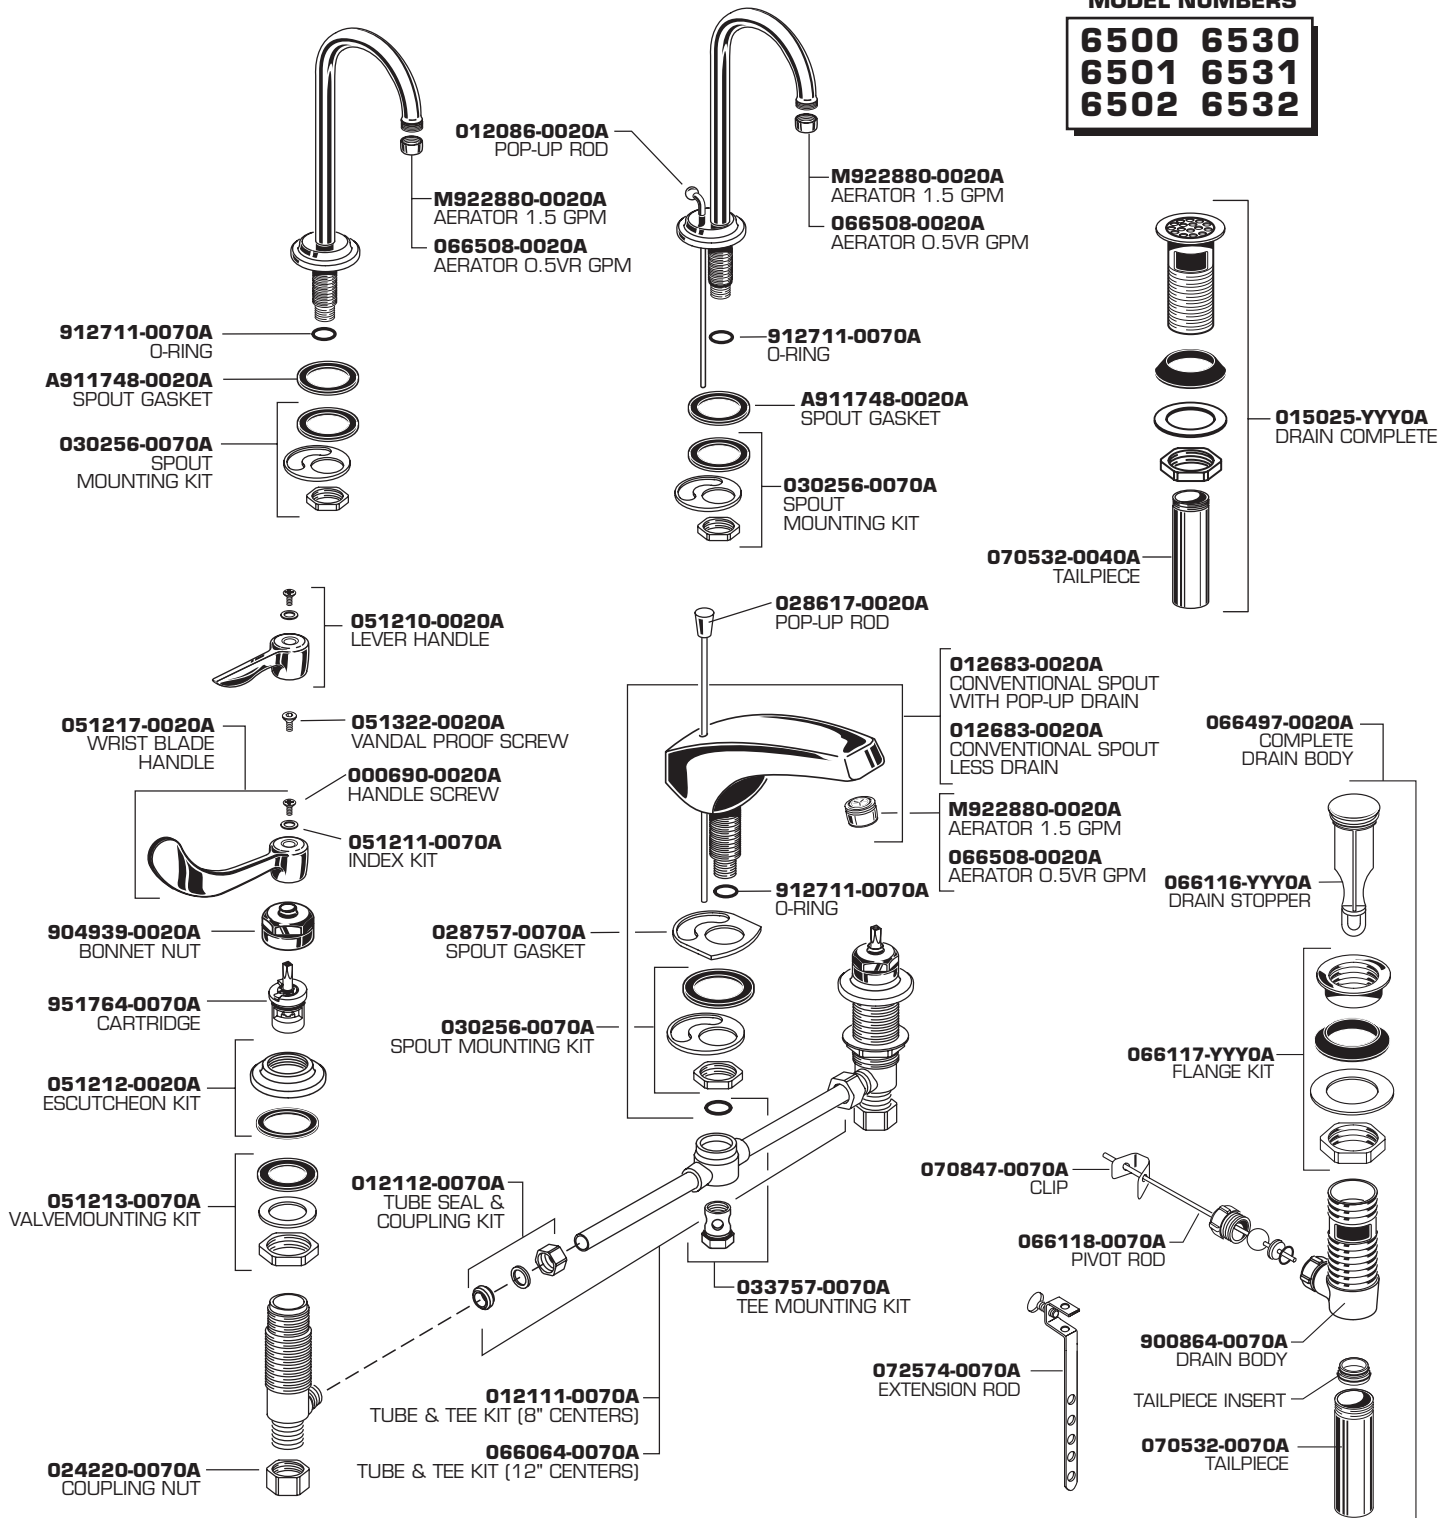

MODEL NUMBERS

6500	6530
6501	6531
6502	6532

HOT LINE FOR HELP

For toll-free information and answers to your questions, call:
 1-800-442-1902
 Weekdays 8:00 a.m. to 6:00 p.m. EST
 IN CANADA 1-800-387-0369 (TORONTO 1-905-306-1093)
 Weekdays 8:00 a.m. to 7:00 p.m. EST
 IN MEXICO 01-800-839-12-00