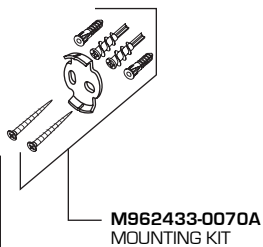

American Standard

ACCESSORIES

TOWEL RING
 SOAP DISH
 TUMBLER / TOOTHBRUSH HOLDER
 ROBE HOOK

MODEL NUMBERS

6028.190	6094
6028.150	6095
6028.160	6096
6028.210	6097

ROBE HOOK

TOWEL RING

SOAP DISH

M962436-YYY0A
HOLDER ASSEMBLY

TUMBLER WITH TOOTHBRUSH HOLDER

M962436-YYY0A
HOLDER ASSEMBLY

Replace the "YYY" with appropriate finish code

CHROME	002
BRUSHED BRASS	275
SATIN	295

HOT LINE FOR HELP
 For toll-free information and answers to your questions, call:
 1-800-442-1902
 Weekdays 8:00 a.m. to 8:00 p.m. EST
 IN MEXICO 01-800-839-1200
 IN CANADA 1-800-387-0369 (TORONTO 1-905-306-1093)
 Weekdays 8:00 a.m. to 7:00 p.m. EST