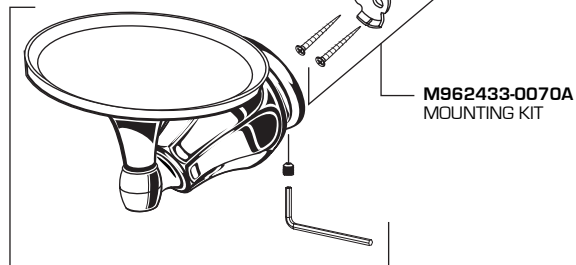

American Standard

ACCESSORIES

TOWEL RING
 SOAP DISH
 TUMBLER / TOOTHBRUSH HOLDER
 ROBE HOOK

MODEL NUMBERS

6028.190	6094
6028.150	6095
6028.160	6096
6028.210	6097

ROBE HOOK

TOWEL RING

SOAP DISH

M962436-YYY0A
HOLDER ASSEMBLY

TUMBLER WITH TOOTHBRUSH HOLDER

M962436-YYY0A
HOLDER ASSEMBLY

Replace the "YYY" with appropriate finish code

CHROME	002
BRUSHED BRASS	275
SATIN	295

HOT LINE FOR HELP
 For toll-free information and answers to your questions, call:
 1-800-442-1902
 Weekdays 8:00 a.m. to 8:00 p.m. EST
 IN MEXICO 01-800-839-1200
 IN CANADA 1-800-387-0369 (TORONTO 1-905-306-1093)
 Weekdays 8:00 a.m. to 7:00 p.m. EST