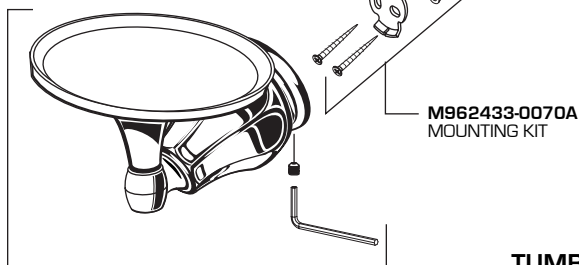

American Standard

ACCESSORIES

TOWEL RING
 SOAP DISH
 TUMBLER / TOOTHBRUSH HOLDER
 ROBE HOOK

MODEL NUMBERS

6028.190	6094
6028.150	6095
6028.160	6096
6028.210	6097

ROBE HOOK

TOWEL RING

SOAP DISH

M962436-YYY0A
HOLDER ASSEMBLY

TUMBLER WITH TOOTHBRUSH HOLDER

M962436-YYY0A
HOLDER ASSEMBLY

Replace the "YYY" with appropriate finish code

CHROME	002
BRUSHED BRASS	275
SATIN	295

HOT LINE FOR HELP
 For toll-free information and answers to your questions, call:
 1-800-442-1902
 Weekdays 8:00 a.m. to 8:00 p.m. EST
 IN MEXICO 01-800-839-1200
 IN CANADA 1-800-387-0369 (TORONTO 1-905-306-1093)
 Weekdays 8:00 a.m. to 7:00 p.m. EST