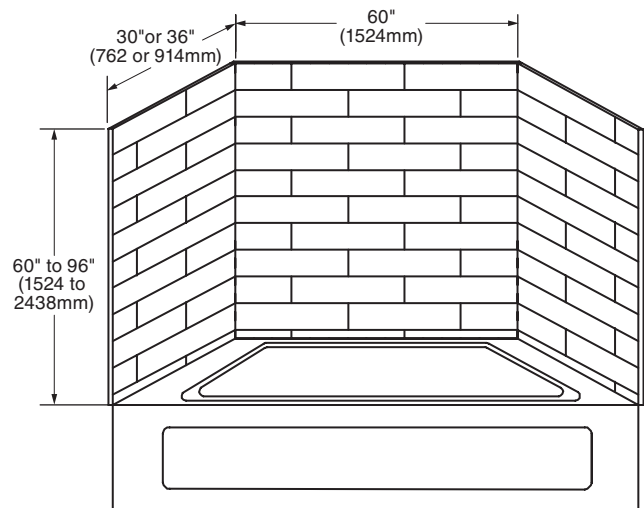

**CIENCIA™ 6" x 24" TILE PATTERN
TUB/SHOWER WALL SET**

- ☐ 603060S1.SWS
- ☐ 603072S1.SWS
- ☐ 603084S1.SWS
- ☐ 603684S1.SWS
- ☐ 603696S1.SWS

Product Features:

- Solid surface sheet material
- 6" x 24" tile pattern machined into surface
- For installation over moisture-resistant wall board or sound ceramic tile
- Available in a variety of colors

Nominal Dimensions:

60" x 30" x 60H"
(1524 x 762 x 1524mm)

60" x 30" x 72H"
(1524 x 762 x 1828mm)

60" x 30" x 84H"
(1524 x 762 x 2133mm)

60" x 36" x 84H"
(1524 x 914 x 2133mm)

60" x 36" x 96H"
(1524 x 914 x 2438mm)

Surrounds Include:

- One back panel: 1/4" thick
- Two side panels: 1/4" thick
- Two trim sticks: 1/2" thick x 2" wide
- One corner soap dish

Compliance Certifications -

Meets or Exceeds the Following Specifications:

- ANSI Z124.1.2
- ASTM E-84 for Flammability and Smoke Density

CORNER MOUNT SOAP DISH