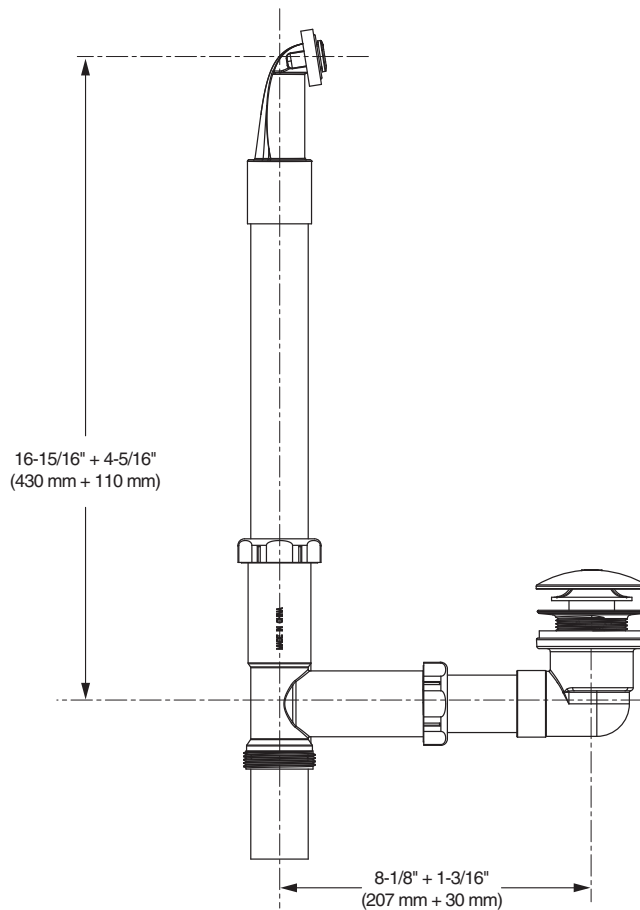

**Slotted Deep Soak Tub Drain**

Bath Waste and Overflow  
with Toe Tapper Drain Plug

□ 1616.000.XXX

.020 White

- Slotted overflow for additional 2" of soaking depth
- Flexible overflow pipe for easier installation
- White overflow and drain popper for seamless appearance
- Pop up drain for ease of use
- Compatible with all Aspirations™ alcove bathtubs

MODEL #	OVERFLOW HEIGHT		DRAIN LENGTH	
	*MIN	MAX	*MIN	*MAX
1616.000.XXX	13"	21"	7"	9"

\*NOTE: A smaller dimension can be accommodated by cutting pipe.