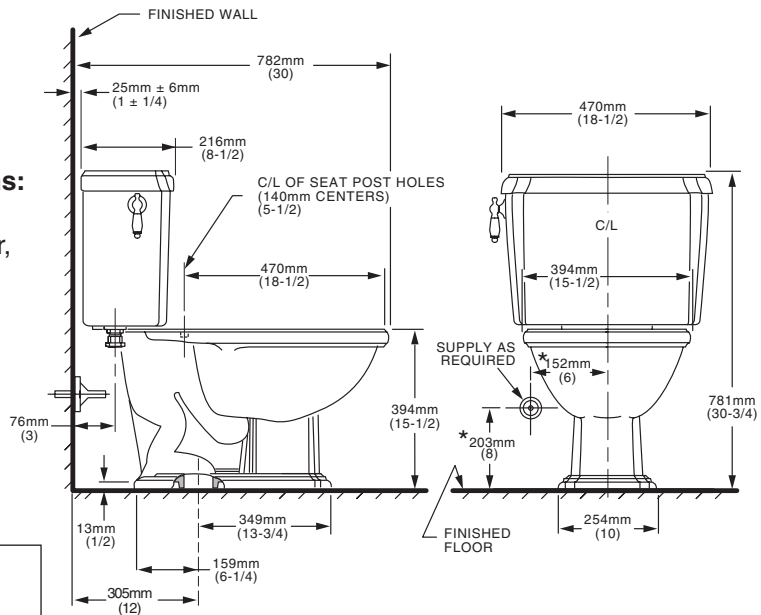

ANTIQUITY™ ELONGATED TOILET

2464.019

- Vitreous china
- Low-consumption (6.0 Lpf/1.6 gpf)
- Elongated siphon action bowl
- Close-coupled tank
- Turn-of-the-Century detailing on tank and bowl
- Side-mounted antique trip lever with ceramic handle insert
- Internal trapway area fully glazed
- 2 bolt caps
- 100% factory flush tested

3208.016 Bowl

4094.015 Tank

Nominal Dimensions:

782 x 470 x 781mm
(30" x 18-1/2" x 30-3/4")

Fixture only, seat and supply by others

Compliance Certifications -

Meets or Exceeds the Following Specifications:

- ASME A112.19.2M for Vitreous China Fixtures - includes Flush Performance, Ball Pass Diameter, Trap Seal Depth and all Dimensions

To Be Specified:

- Color:
 - White Bone Silver Shell
 - Linen Black
- Seat: American Standard #5324.019 "Rise and Shine" solid plastic closed front seat with cover.
- Alternate Seat: American Standard #5311.012 "Laurel" molded closed front seat with cover.
- Supply with stop:

NOTES:
THIS COMBINATION IS DESIGNED TO ROUGH-IN AT A MINIMUM DIMENSION OF 305MM (12") FROM FINISHED WALL TO C/L OF OUTLET.
* DIMENSIONS SHOWN FOR LOCATION OF SUPPLY ARE SUGGESTED. SUPPLY NOT INCLUDED WITH FIXTURE AND MUST BE ORDERED SEPARATELY.