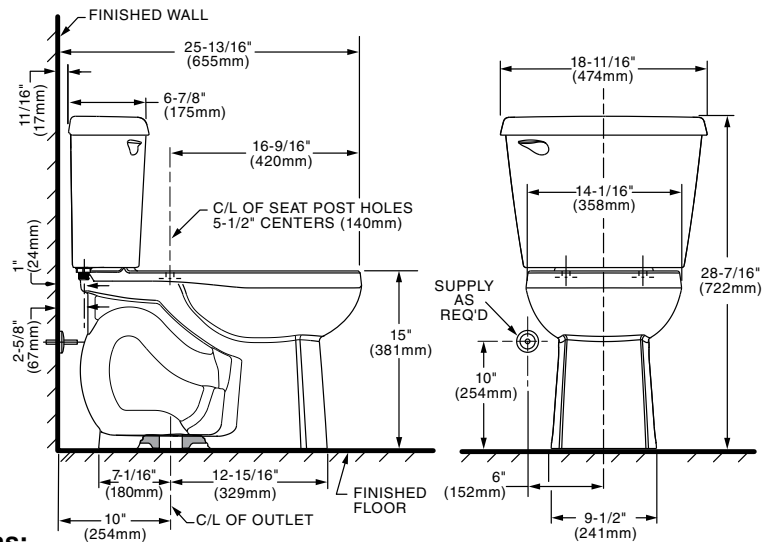

**Colony® 3 Round Front 10" Rough Toilet**

- ❑ **250DB.104**
  - Combination bowl and tank, less seat
  - High Efficiency Toilet (HET), ultra-low consumption (4.8 Lpf/1.28 gpf), utilizes 20% less water
  - Meets EPA WaterSense® criteria
  - PowerWash® rim scrubs bowl with each flush
  - 3" flush valve with 2" trapway for optimal flushing performance
  - 10" (254mm) rough-in
  - Generous 9" x 8" water surface area
  - Color matched trip lever is supplied
  - Limited lifetime warranty on chinaware, limited 2 year warranty on all mechanical parts and limited 1 year warranty on seat which is purchased separately

- ❑ **3437D.101** Round Front Bowl
- ❑ **4425B.104** Tank

**Nominal Dimensions:**

25-13/16" x 18-11/16" x 28-7/16"  
(655 x 474 x 722mm)

Fixture only. Toilet seat, wax ring and supply line are purchased separately.

**Compliance Certifications - Meets or Exceeds the Following Specifications:**

- ASME A112.19.2/CSA B45.1 for Vitreous China Fixtures
- US EPA WaterSense® Specification for HETs

**NOTES:**

THIS TOILET IS DESIGNED TO ROUGH-IN AT A MINIMUM DIMENSION OF 254MM (10") FROM FINISHED WALL TO C/L OF OUTLET. SUPPLY NOT INCLUDED WITH FIXTURE AND MUST BE ORDERED SEPARATELY. \* DIMENSION SHOWN FOR LOCATION OF SUPPLY IS SUGGESTED.

**IMPORTANT:** Dimensions of fixtures are nominal and may vary within the range of tolerances established by ANSI Standard A112.19.2. These measurements are subject to change or cancellation. No responsibility is assumed for use of superseded or voided pages.