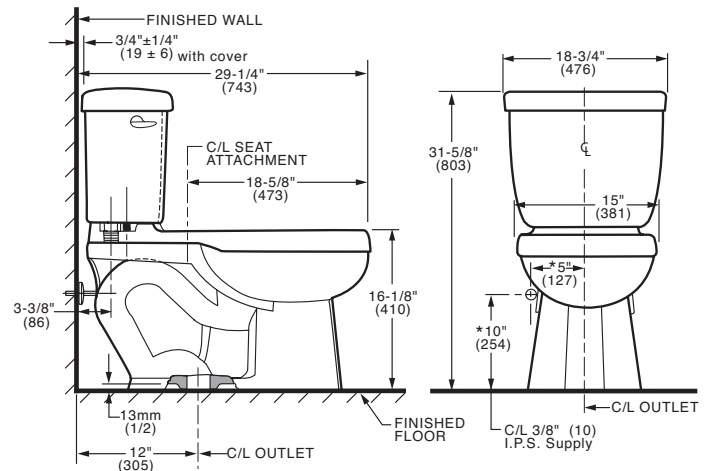

**TITAN™ PRO RIGHT HEIGHT™
ELONGATED TOILET**

- 2839.016**
 - Vitreous china
 - Extended footprint for easier remodeling
 - Top rated performance
 - Low-consumption (6.0 Lpf/1.6 gpf)
 - Features **ProOne™ Flushing System**
 - 3" flush valve with chlorine resistant flapper
 - Elongated dual water-jet feed™ bowl
 - 2-1/8" fully-glazed trapway
 - Side-mounted trip lever
 - 16-1/8" rim height for accessible applications
 - Concealed sanitary bar
 - 100% factory flush tested
 - 2 color-matched bolt caps
 - 10 year warranty

- 3892.016** Bowl
- 4337.016** Tank

Nominal Dimensions:

743 x 476 x 803mm
(29-1/4" x 18-3/4" x 31-5/8")

Fixture only, seat and supply by others

Compliance Certifications -

Meets or Exceeds the Following Specifications:

- ASME A112.19.2M for Vitreous China Fixtures- includes Flush Performance, Ball Pass Diameter, Trap Seal Depth and all Dimensions
- Los Angeles Department of Water and Power Supplementary Purchase Specification for Non-Adjustability - July, 2003 revision

NOTES:

THIS TOILET IS DESIGNED TO ROUGH-IN AT A MINIMUM DIMENSION OF 305MM (12") FROM FINISHED WALL TO C/L OF OUTLET. SUPPLY NOT INCLUDED WITH FIXTURE AND MUST BE ORDERED SEPARATELY.

* DIMENSION SHOWN FOR LOCATION OF SUPPLY IS SUGGESTED.