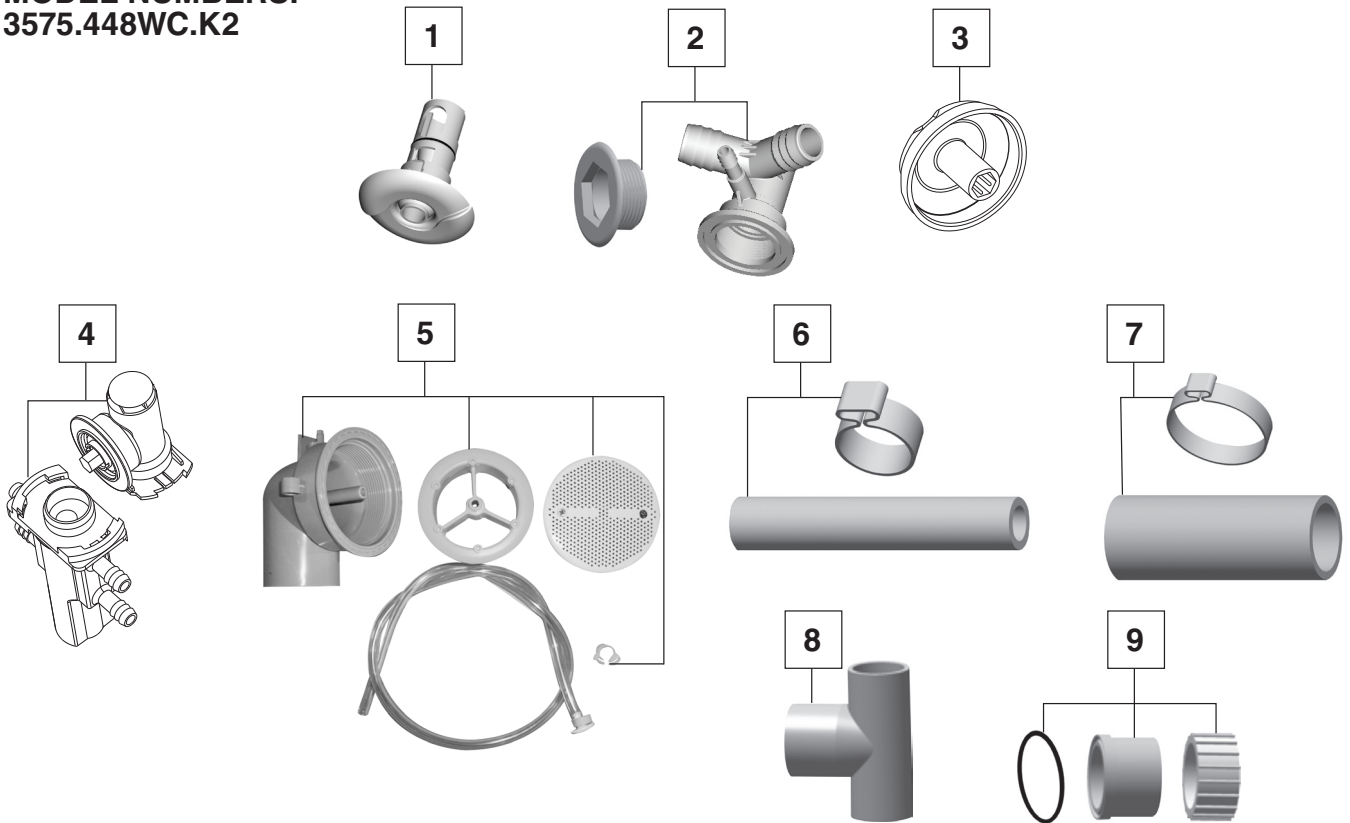

**GREEN TEA® 6' x 42"**  
**ECOSILENT® COMBO**  
**MASSAGE SYSTEM**

**MODEL NUMBERS:**  
**3575.448WC.K2**

NO.	DESCRIPTION	PART #	AVAILABLE COLOR	QTY
1	Luxury Jet Cover & Nozzle Assembly — Small	754468-201.XXX0A	011, 020, 021, 222	1
2	Kit: Clean Small Jet Body & Threaded Escutcheon, Antimicrobial PVC	755009-151.0070A	N/A	1
3	Submersible Air Volume Control & Cap	753665-201.XXX0A	011, 020, 021, 178, 222	1
4	Kit: Submersible Air Control, Manifold & Escutcheon, Antimicrobial PVC	755012-151.0070A	N/A	1
5	Kit: NuWhirl Suction Fitting, Elbow, Body, Tubing Assembly & Clamp Antimicrobial PVC	755017-151.XXX0A	011, 020, 021, 178, 222	1
6	Kit: 3/8" Hose Kit, Antimicrobial PVC with couplings (not shown)	755026-151.0070A	N/A	2 FT
7	Kit: 1" Hose Kit, Antimicrobial PVC with couplings (not shown)	755027-151.0070A	N/A	2 FT
8	Discharge Tee Antimicrobial PVC	047438-0050C	N/A	1
9	Pump Suction/Discharge Coup Antimicrobial PVC	047186-0050C	N/A	1

**Available Colors:** 011 - Artic White, 020 - White, 021 - Bone, 178 - Black, 222 - Linen