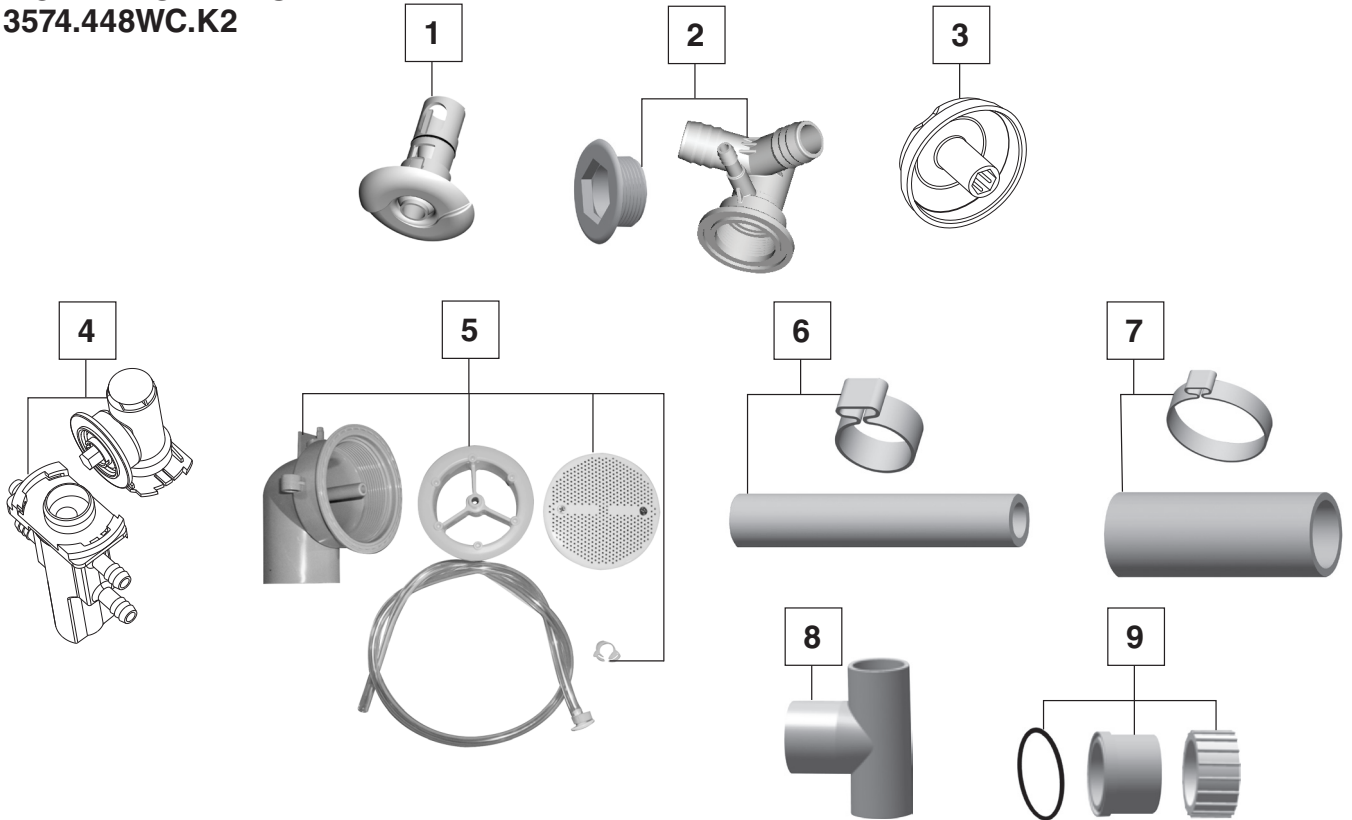

GREEN TEA® 5' x 42"
ECOSILENT® COMBO
MASSAGE SYSTEM

MODEL NUMBERS:
3574.448WC.K2

NO.	DESCRIPTION	PART #	AVAILABLE COLOR	QTY
1	Luxury Jet Cover & Nozzle Assembly — Small	754468-201.XXX0A	011, 020, 021, 222	1
2	Kit: Clean Small Jet Body & Threaded Escutcheon, Antimicrobial PVC	755009-151.0070A	N/A	1
3	Submersible Air Volume Control & Cap	753665-201.XXX0A	011, 020, 021, 178, 222	1
4	Kit: Submersible Air Control, Manifold & Escutcheon, Antimicrobial PVC	755012-151.0070A	N/A	1
5	Kit: NuWhirl Suction Fitting, Elbow, Body, Tubing Assembly & Clamp Antimicrobial PVC	755017-151.XXX0A	011, 020, 021, 178, 222	1
6	Kit: 3/8" Hose Kit, Antimicrobial PVC with couplings (not shown)	755026-151.0070A	N/A	2 FT
7	Kit: 1" Hose Kit, Antimicrobial PVC with couplings (not shown)	755027-151.0070A	N/A	2 FT
8	Discharge Tee Antimicrobial PVC	047438-0050C	N/A	1
9	Pump Suction/Discharge Coup Antimicrobial PVC	047186-0050C	N/A	1

Available Colors: 011 - Artic White, 020 - White, 021 - Bone, 178 - Black, 222 - Linen